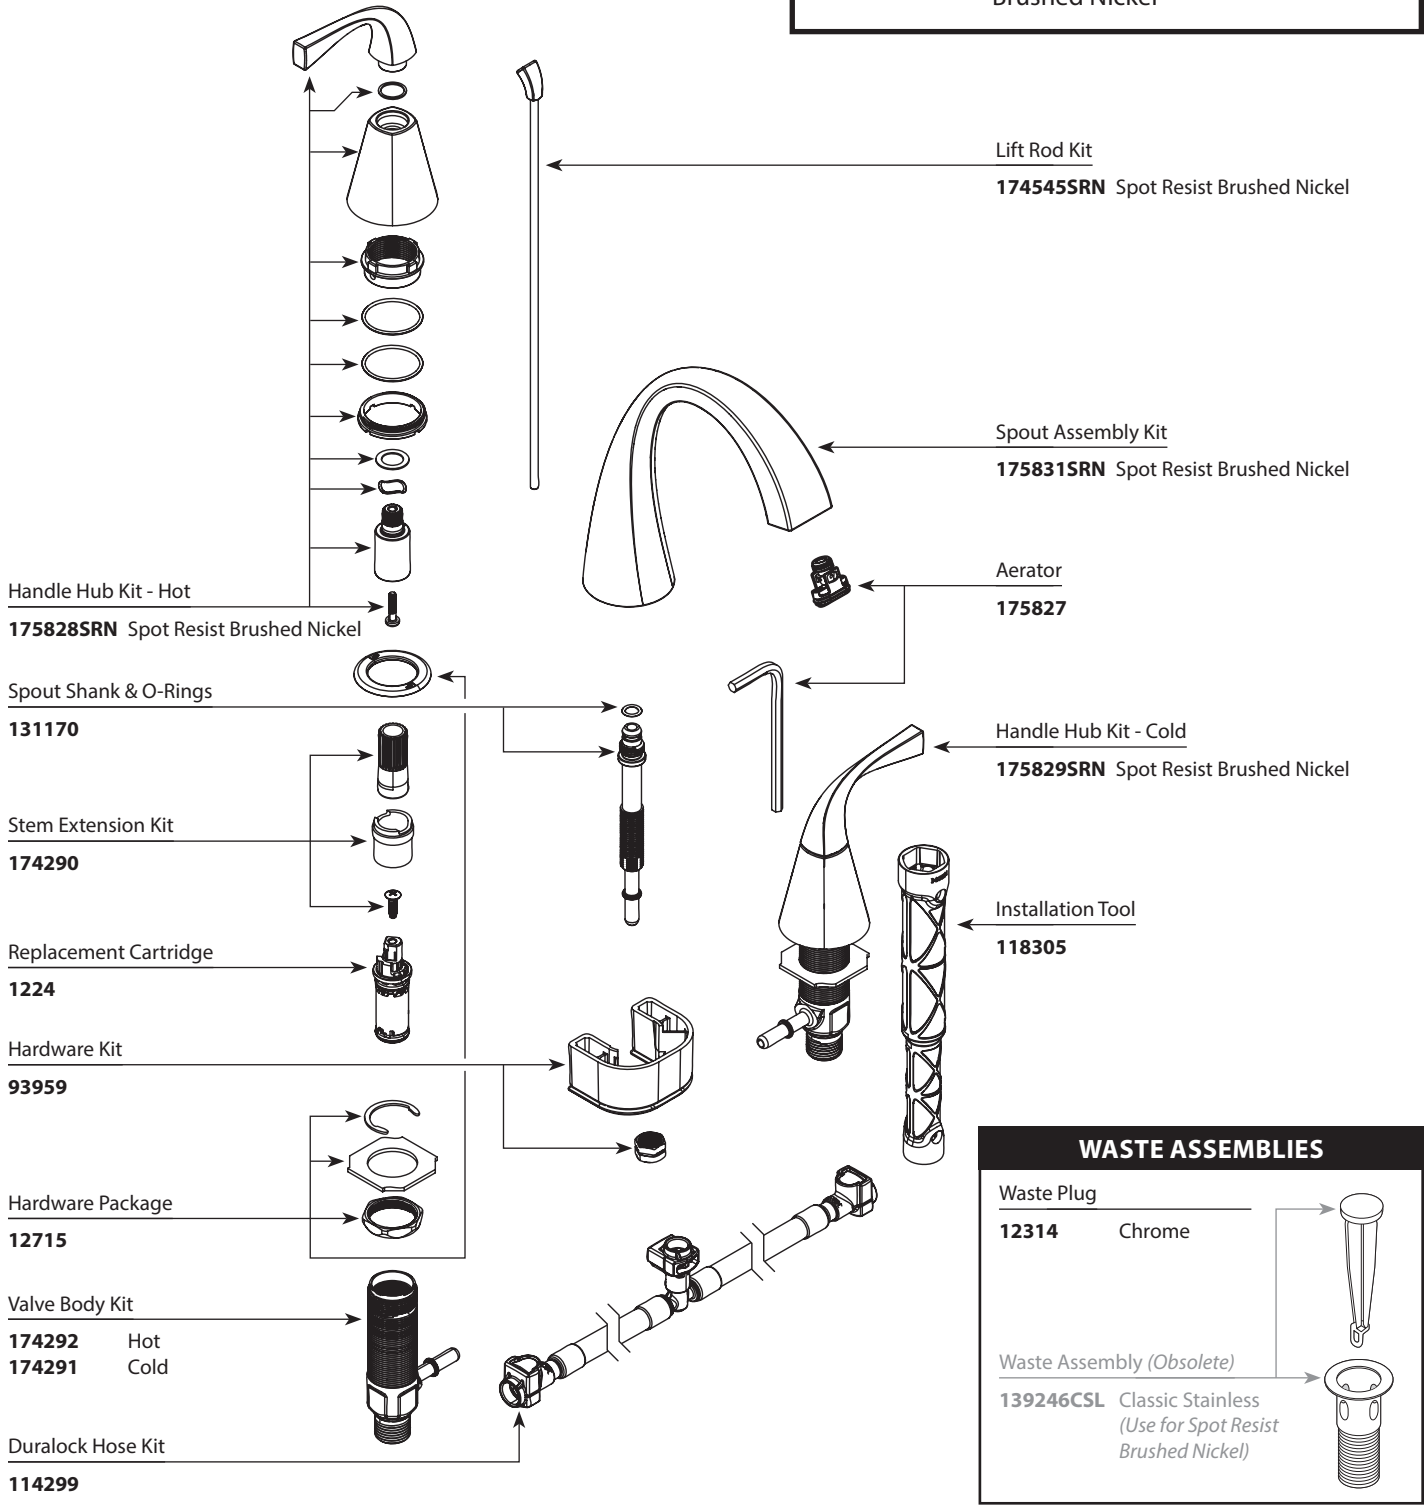

Buy it for looks. Buy it for life.®

Illustrated Parts

*There is more than 1 version of this model.
Page down to identify the version you have.*

■ **Order by Part Number**

OXBY™ Two-Handle Widespread Lavatory Faucet		
MODEL	FINISH	NOTES
84661SRN	Spot Resist Brushed Nickel	Non-Metallic Waste

WASTE ASSEMBLIES

For Waste Service Order Full Assembly

Non-Metallic Waste Assembly
151018CSL Classic Stainless
 (Use for Spot Resist
 Brushed Nickel)

MOEN® EXPOSED BRASS/BRASS
 84661SRN

Buy it for looks. Buy it for life.®

Illustrated Parts

OXBY™		
Two-Handle Widespread Lavatory Faucet		
MODEL	FINISH	NOTES
84661SRN	Spot Resist Brushed Nickel	Non-Metallic Waste

■ Order by Part Number

MOEN® KEEPING STANDARDS
 HIGH