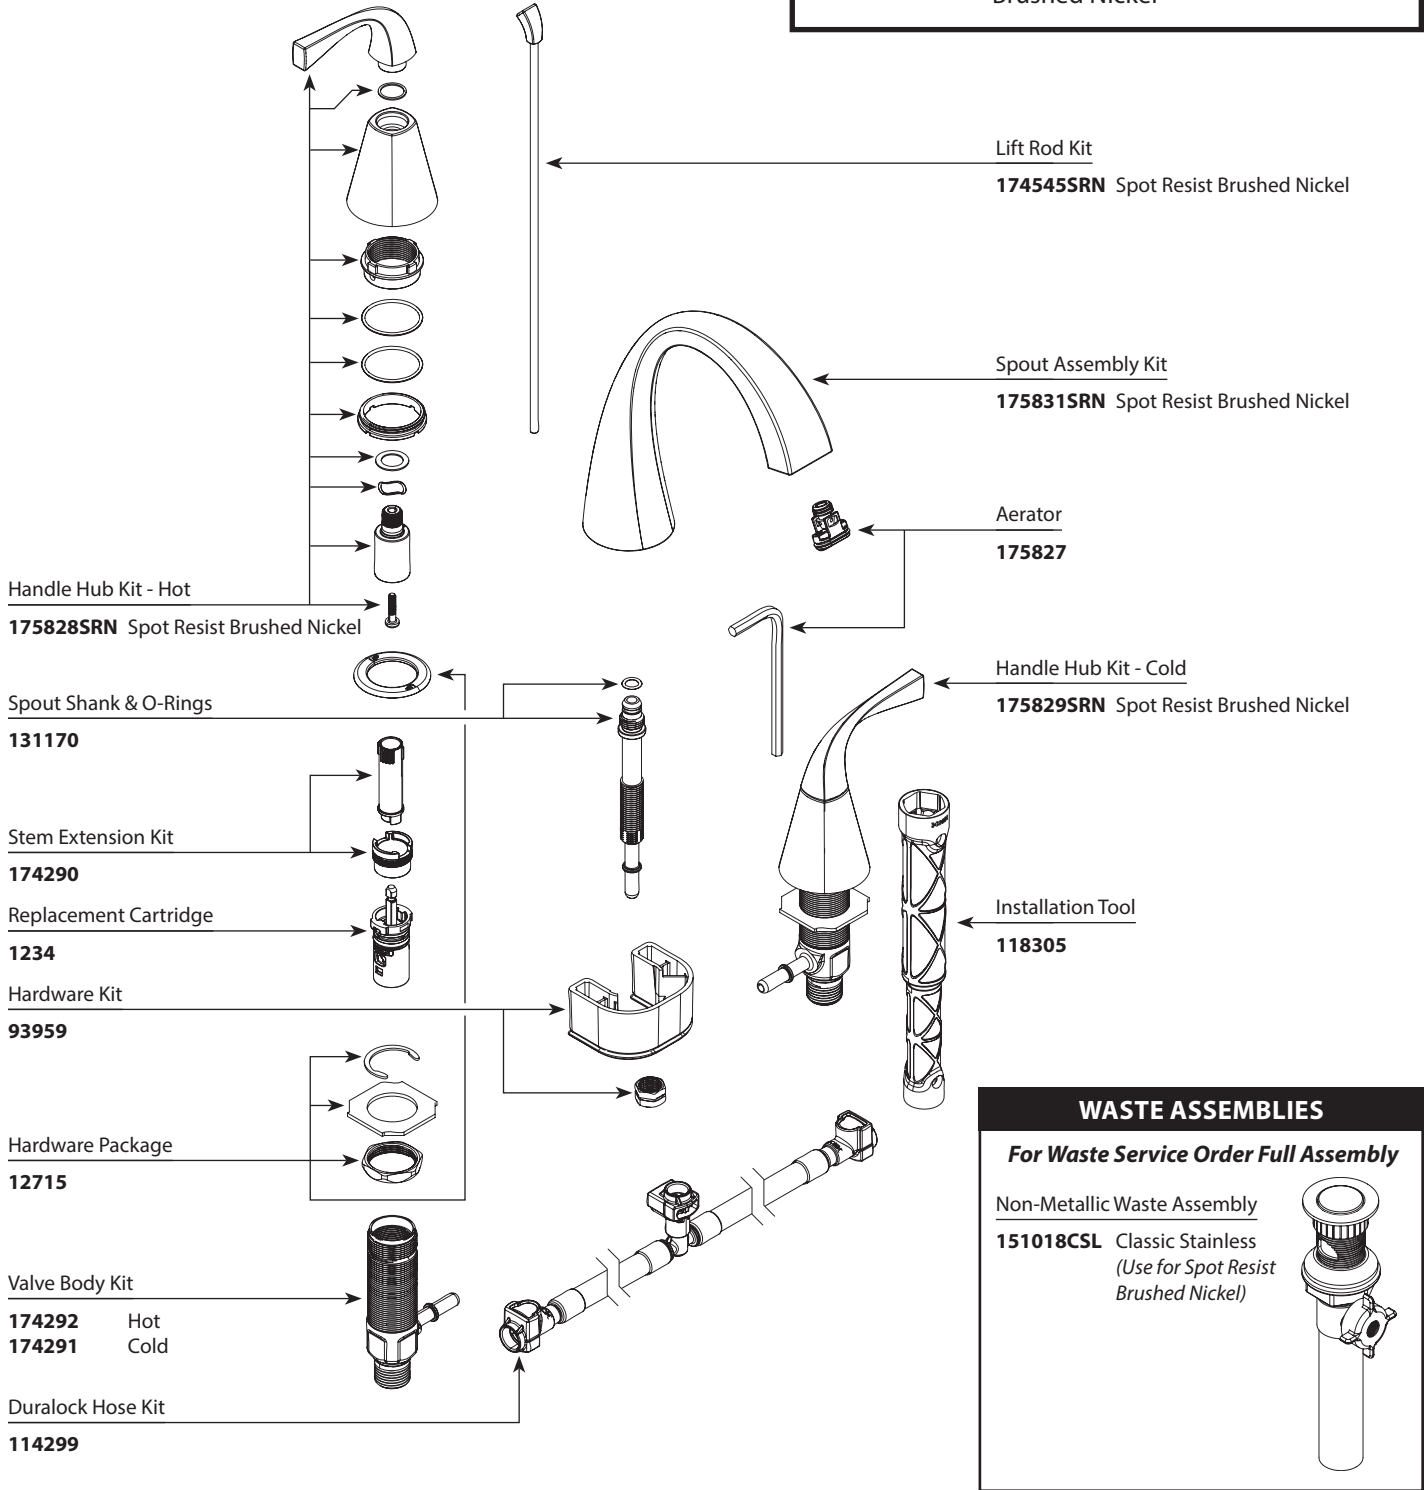

Buy it for looks. Buy it for life.®

Illustrated Parts

*There is more than 1 version of this model.
Page down to identify the version you have.*

■ **Order by Part Number**

OXBY™ Two-Handle Widespread Lavatory Faucet		
MODEL	FINISH	NOTES
84661SRN	Spot Resist Brushed Nickel	Non-Metallic Waste

WASTE ASSEMBLIES

For Waste Service Order Full Assembly

Non-Metallic Waste Assembly
151018CSL Classic Stainless
 (Use for Spot Resist
 Brushed Nickel)

MOEN® EXPOSED BRASS/BRASS
 84661SRN

Buy it for looks. Buy it for life.®

Illustrated Parts

OXBY™		
Two-Handle Widespread Lavatory Faucet		
MODEL	FINISH	NOTES
84661SRN	Spot Resist Brushed Nickel	Non-Metallic Waste

■ Order by Part Number

MOEN® KEEPING STANDARDS
 HIGH