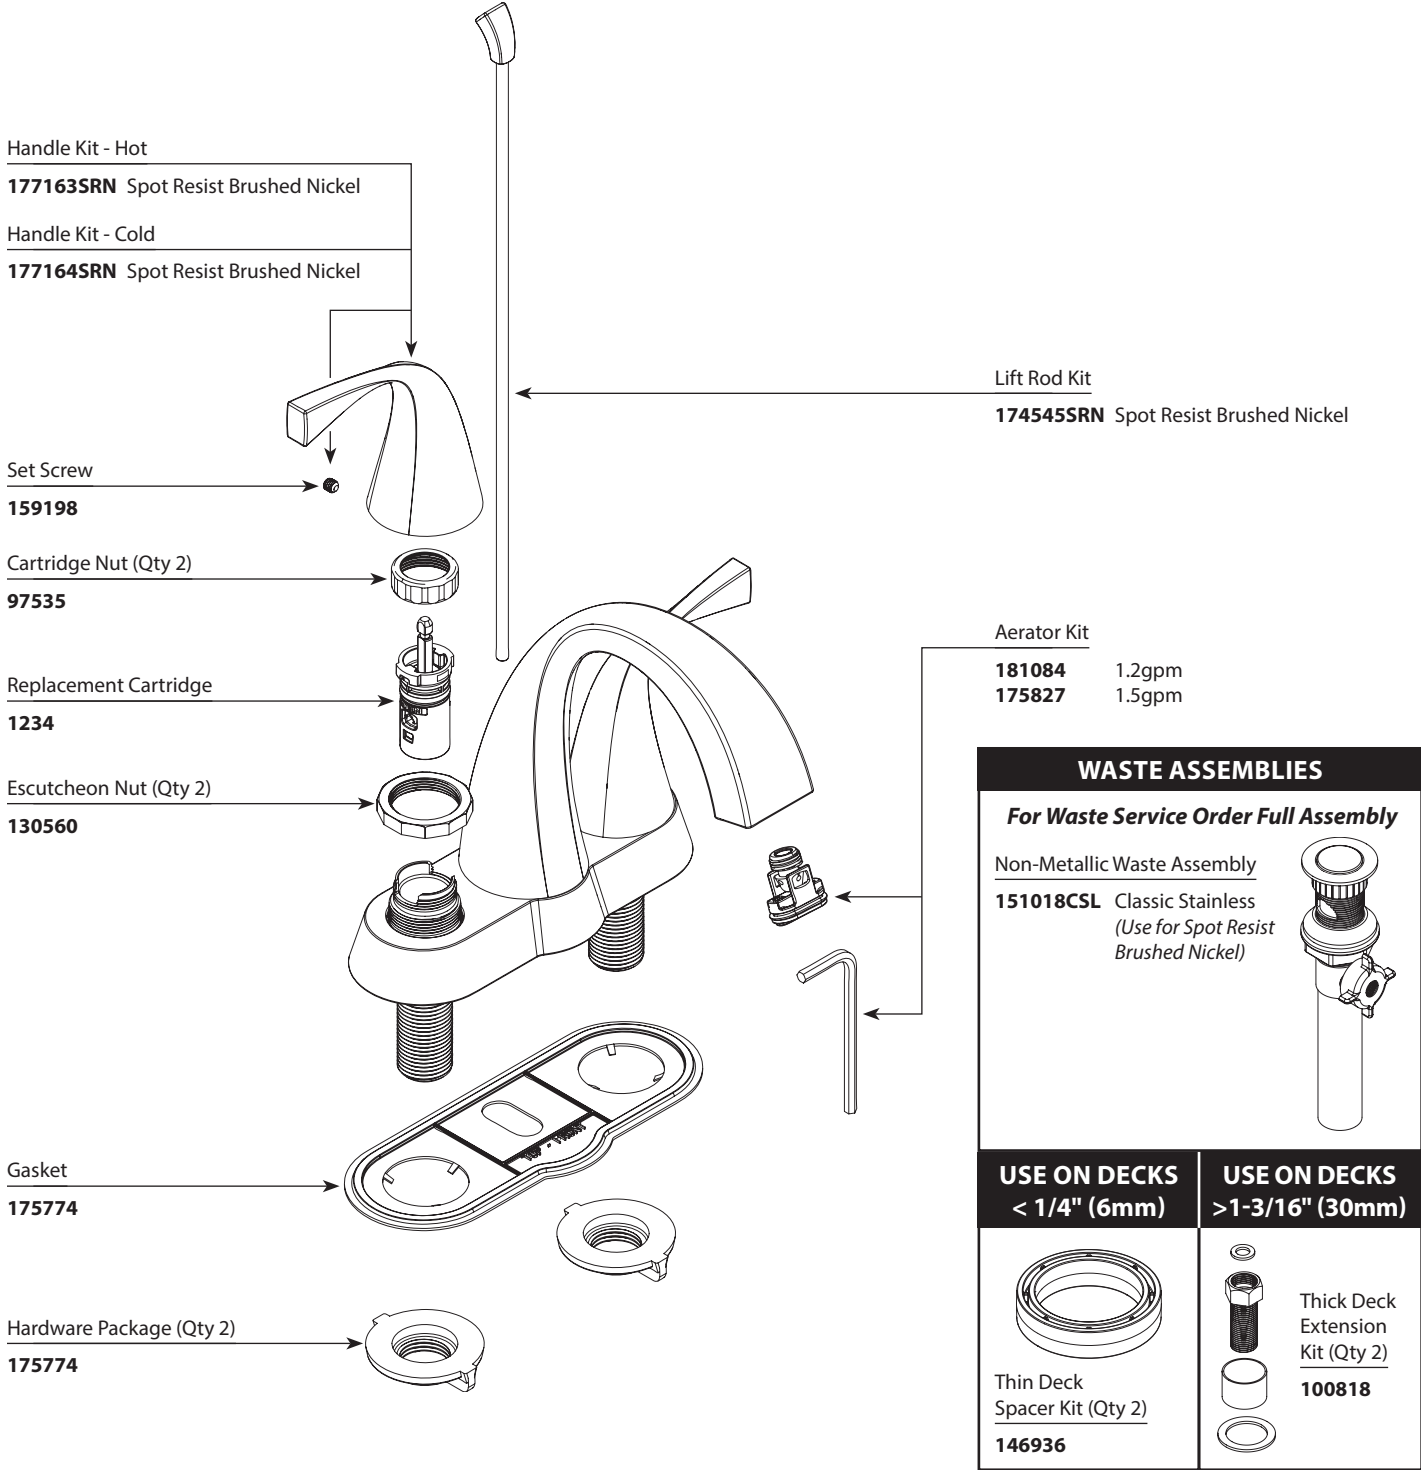

Buy it for looks. Buy it for life.®

Illustrated Parts

■ Order by Part Number

*There is more than 1 version of this model.
Page down to identify the version you have.*

OXBY™		
Two Handle Lavatory Faucet		
MODEL	FINISH	NOTES
84660SRN	Spot Resist Brushed Nickel	Non-Metallic Waste

Buy it for looks. Buy it for life.®

Illustrated Parts

■ Order by Part Number

OXBY™		
Two Handle Lavatory Faucet		
MODEL	FINISH	NOTES
84660SRN	Spot Resist Brushed Nickel	Non-Metallic Waste

WASTE ASSEMBLIES	
Waste Assembly (Obsolete) 139246CSL Classic Stainless (Use for Spot Resist Brushed Nickel)	
USE ON DECKS < 1/4" (6mm)	USE ON DECKS > 1-3/16" (30mm)
 Thin Deck Spacer Kit (Qty 2) 146936	 Thick Deck Extension Kit (Qty 2) 100818

146936 181084 175827 100818
 139246CSL 130560 175774 13678 1224 97535 159198 175862SRN 175773SRN