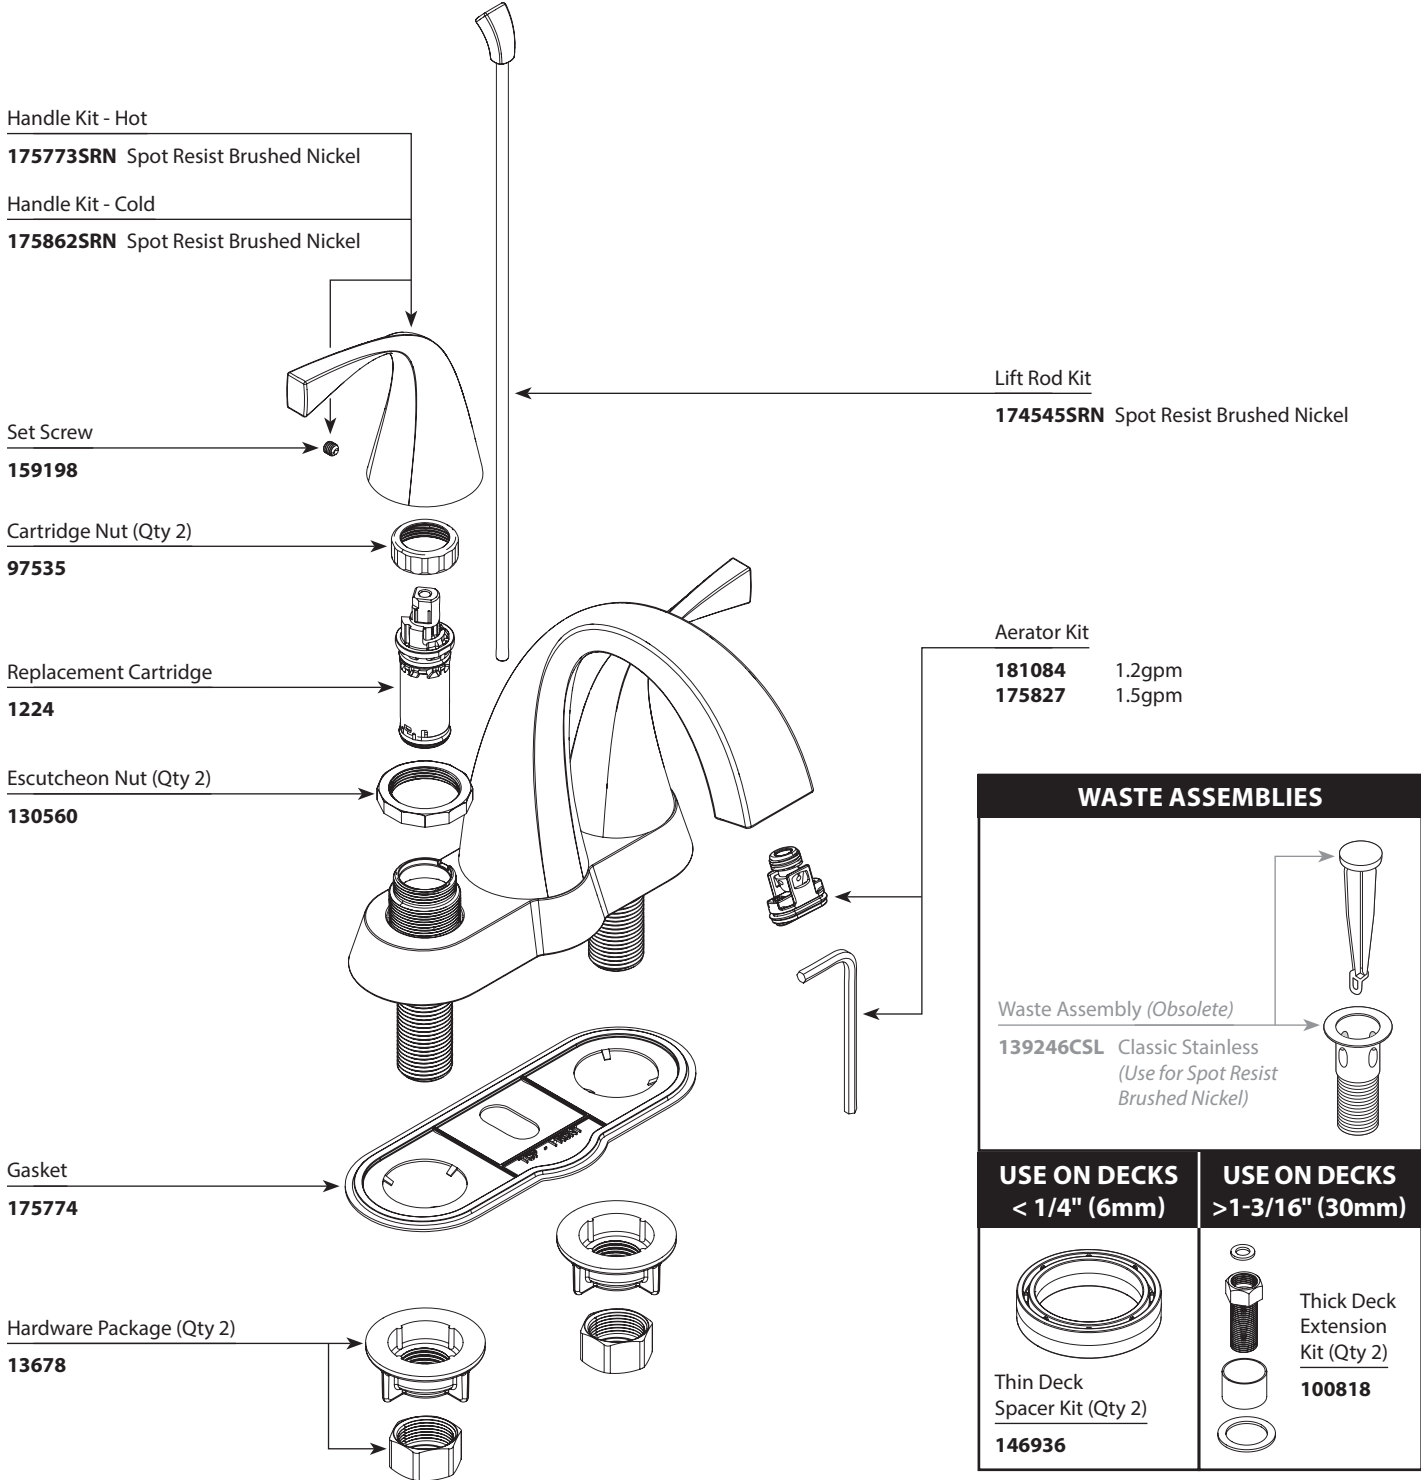

Buy it for looks. Buy it for life.®

Illustrated Parts

■ Order by Part Number

OXBY™		
Two Handle Lavatory Faucet		
MODEL	FINISH	NOTES
84660SRN	Spot Resist Brushed Nickel	Non-Metallic Waste

WASTE ASSEMBLIES	
Waste Assembly (Obsolete) 139246CSL Classic Stainless (Use for Spot Resist Brushed Nickel)	
USE ON DECKS < 1/4" (6mm)	USE ON DECKS > 1-3/16" (30mm)
 Thin Deck Spacer Kit (Qty 2) 146936	 Thick Deck Extension Kit (Qty 2) 100818