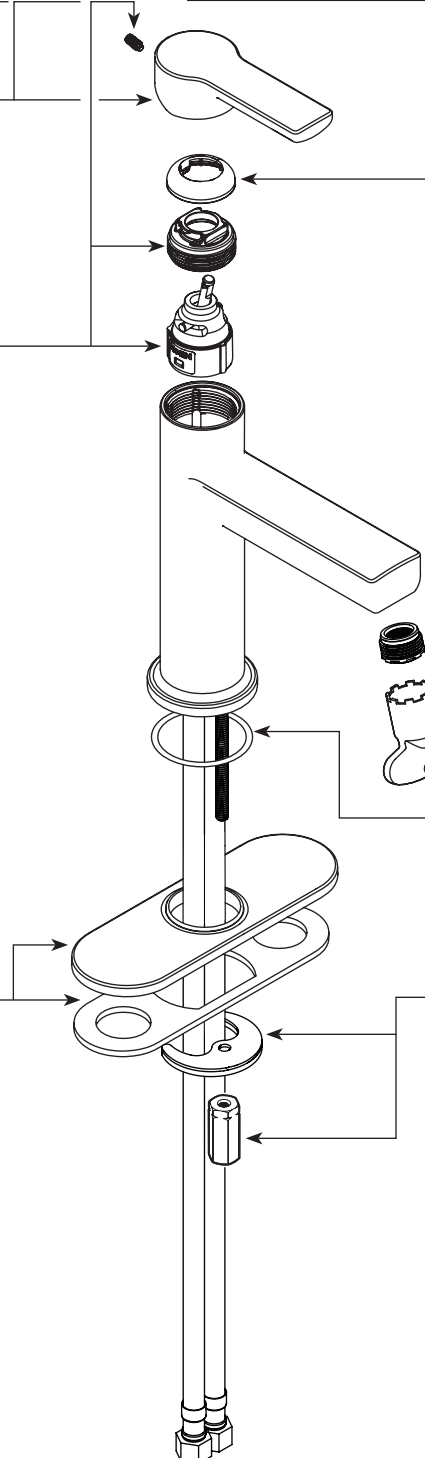

■ Order by Part Number

RINZA™ Single-Handle Lavatory Faucet		
MODEL	FINISH	NOTES
84627	Chrome	Spring-Loaded Waste
84627SRN	Spot Resist Brushed Nickel	Spring-Loaded Waste
84627BL	Matte Black	Spring-Loaded Waste

Set Screw (Requires 3/32" hex key)

159195

Handle Kit

198949 Chrome
198949SRN Spot Resist Brushed Nickel
198949BL Matte Black

Handle Dome

160660 Chrome
160660SRS Spot Resist Brushed Nickel
160660BL Matte Black

Cartridge, Cartridge Nut & Set Screw

160657

Aerator Kit - Includes Tool

183732

Deck Gasket

150567

Deck Plate Kit

172666 Chrome
172666SRN Spot Resist Brushed Nickel
172666BL Matte Black

Mounting Hardware

146190

Installation Tool

118305

WASTE ASSEMBLIES	
For Waste Service Order Full Assembly	
Spring-Loaded Waste - Full Assembly	
186478	Chrome
186478CSL	Classic Stainless (Used for Spot Resist Brushed Nickel)
186478BL	Matte Black