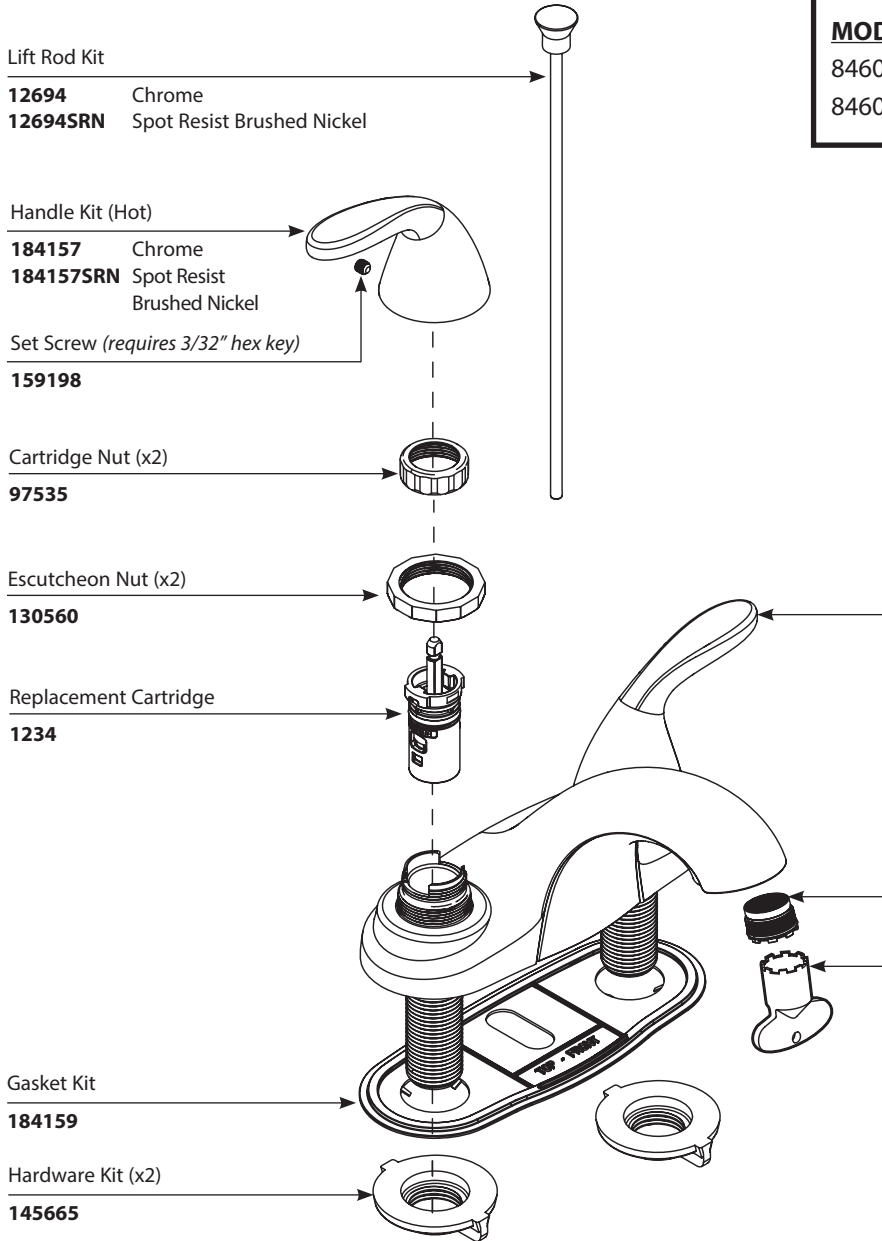

■ Order by Part Number

## Illustrated Parts

Adler™ Two Handle Lavatory Faucet		
MODEL	TYPE	FINISH
84603	Lever	Chrome
84603SRN	Lever	Spot Resist Brushed Nickel

WASTE ASSEMBLIES	
<p><b>Non-Metallic Waste Assembly</b></p> <p><b>151018</b> Chrome <b>151018CSL</b> Classic Stainless <i>(Use for Micro-ban Spot Resist Brushed Nickel and Spot Resist Brushed Nickel)</i></p> 	
<p><b>USE ON DECKS &lt; 1/4" (6mm)</b></p>  <p>Thin Deck Spacer Kit (Qty 2) <b>146936</b></p>	<p><b>USE ON DECKS &gt; 1-3/16" (30mm)</b></p>  <p>Thick Deck Extension Kit (Qty 2) <b>100818</b></p>