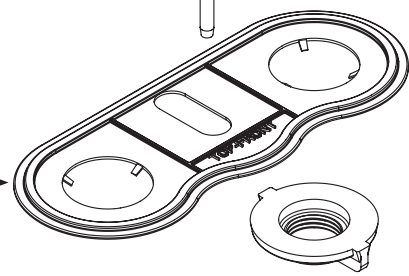

Replacement Cartridge

1224

Lift Rod Kit

158767SRS Spot Resist
Brushed Nickel

Aerator Kit - Includes Tool

180158 1.2gpm
137401 1.5gpm

Gasket

158677

Hardware Kit (Qty 2)

145665

WASTE ASSEMBLIES	
<p>Non-Metallic Waste Assembly</p> <p>151018CSL Classic Stainless (Use for Spot Resist Brushed Nickel)</p> 	
<p>USE ON DECKS < 1/4" (6mm)</p>  <p>Thin Deck Spacer Kit (Qty 2) 146936</p>	<p>USE ON DECKS > 1-3/16" (30mm)</p>  <p>Thick Deck Extension Kit (Qty 2) 100818</p>