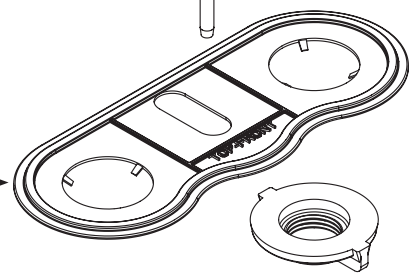

158767SRS Spot Resist
Brushed Nickel

Aerator Kit - Includes Tool

180158 1.2gpm

137401 1.5gpm

Gasket

158677

Hardware Kit (Qty 2)

145665

WASTE ASSEMBLIES	
<p>Waste Plug</p> <p>12314 Chrome</p>	
<p>Waste Assembly (<i>Obsolete</i>)</p> <p>139246CSL Classic Stainless <i>(Use for Spot Resist Brushed Nickel)</i></p>	
<p>USE ON DECKS < 1/4" (6mm)</p>	<p>USE ON DECKS > 1-3/16" (30mm)</p>
<p>Thin Deck Spacer Kit (Qty 2)</p> <p>146936</p>	<p>Thick Deck Extension Kit (Qty 2)</p> <p>100818</p>