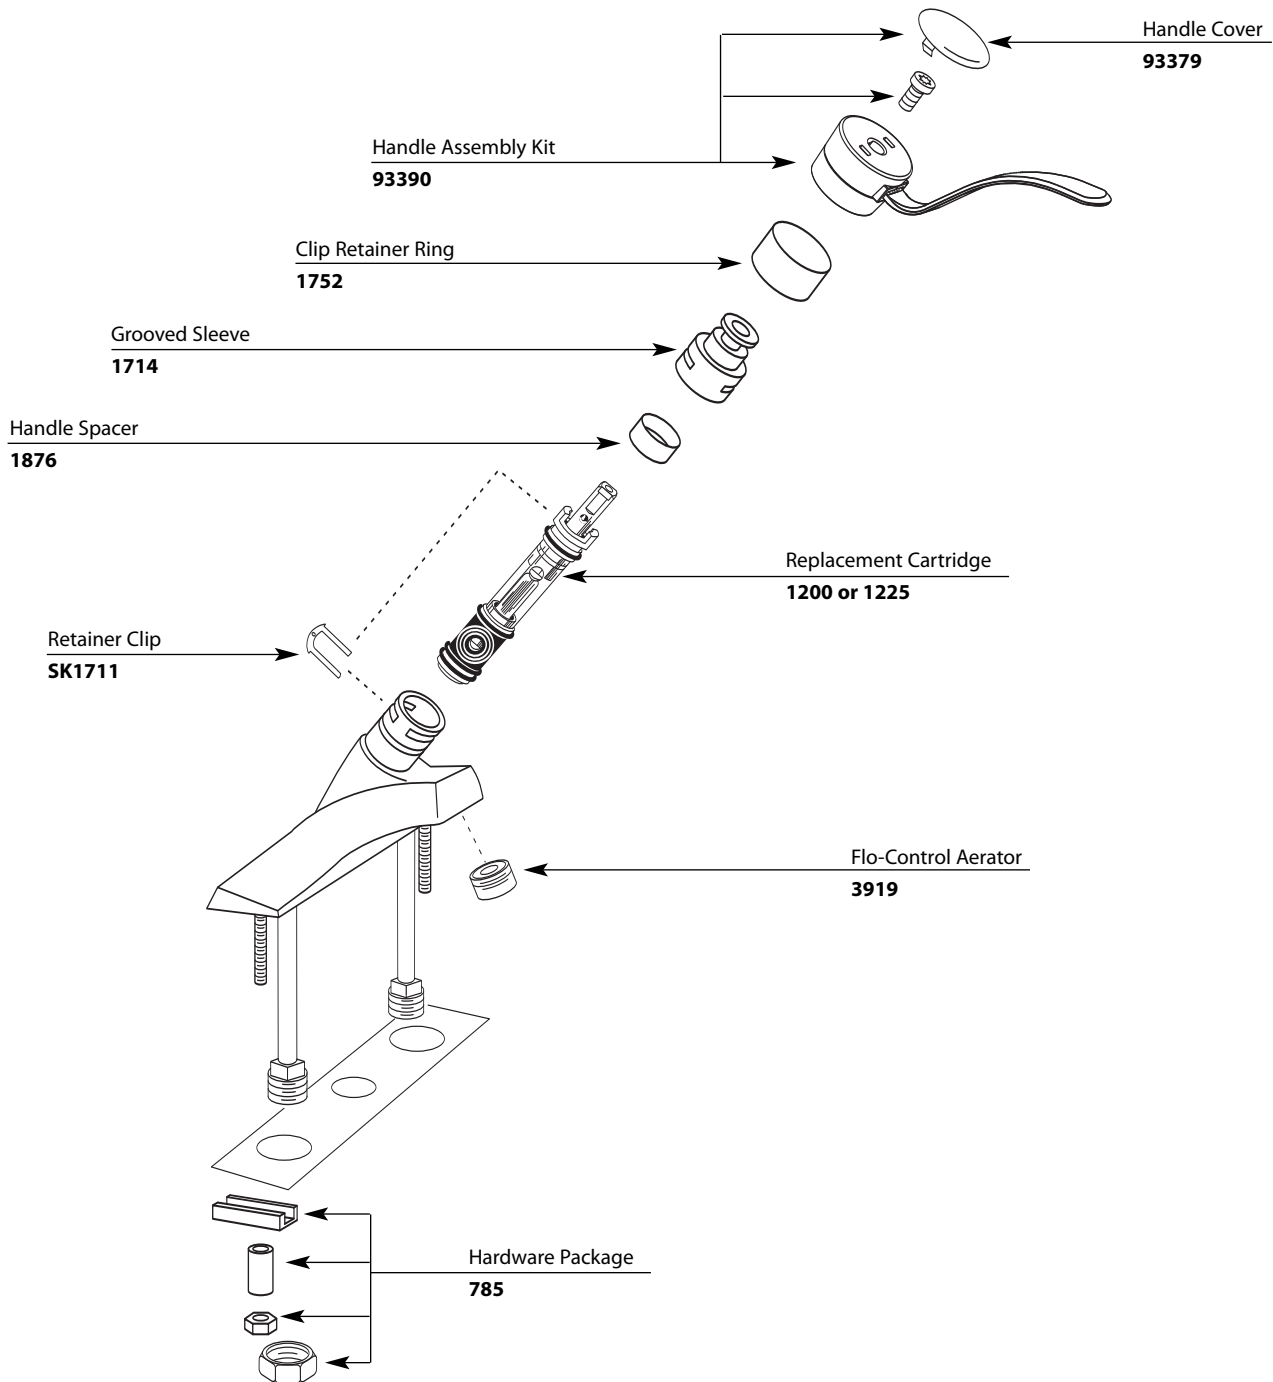

# Illustrated Parts

■ Order by Part Number

Single-Handle Lavatory Faucet		
MODEL	HANDLE	FINISH
8455	Lever	Chromew/Pop-Up Waste

TO ORDER PARTS CALL: 1-800-BUY-MOEN  
[www.moen.com](http://www.moen.com)