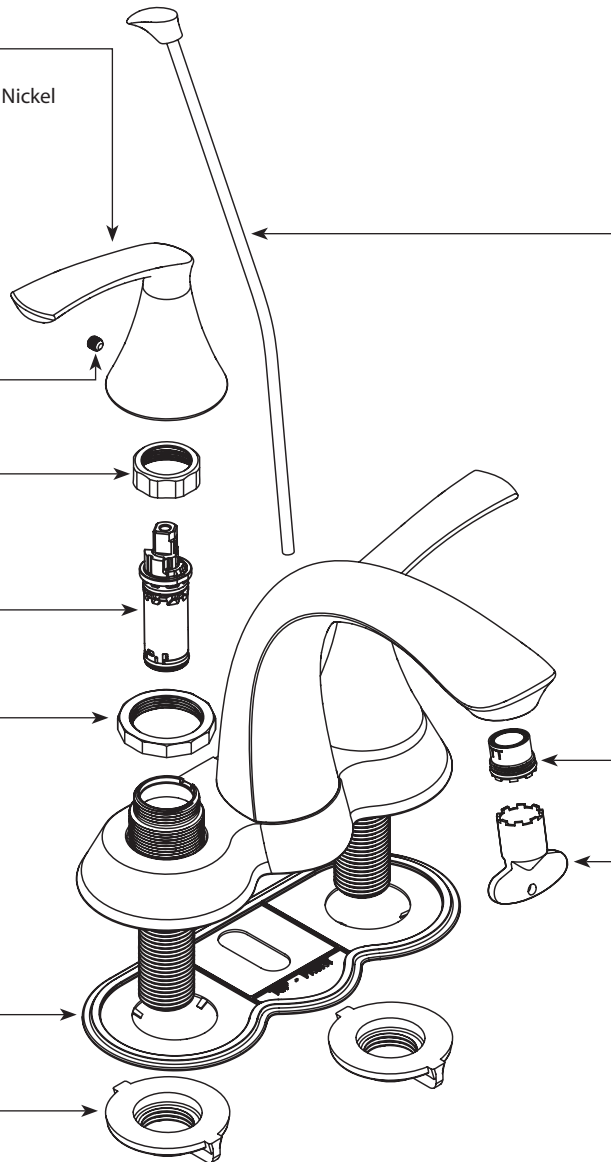

DARCY™ Two Handle Lavatory Faucet		
MODEL	FINISH	NOTES
84550	Chrome	Non-Metallic Waste
84550SRN	Spot Resist Brushed Nickel	Non-Metallic Waste
84550MSRN	Spot Resist Brushed Nickel	Non-Metallic Waste

■ Order by Part Number

Handle Kit - Hot

- 171358** Chrome
- 171358SRN** Spot Resist Brushed Nickel

Handle Kit - Cold

- 171359** Chrome
- 171359SRN** Spot Resist Brushed Nickel

Set Screw (Requires 3/32" hex key)

159198

Cartridge Nut (Qty 2)

145665

Lift Rod Kit

- 171360** Chrome
- 171360SRN** Spot Resist Brushed Nickel

Aerator - Includes Tool

- 180158** 1.2gpm
- 137401** 1.5gpm
- 143326** (Used with models before 9/15/2014)

WASTE ASSEMBLIES

Waste Plug

- 12314** Chrome

Waste Assembly (Obsolete)

- 139246** Chrome
- 139246CSL** Classic Stainless (Use for Spot Resist Brushed Nickel and Spot Resist Brushed Nickel)

USE ON DECKS < 1/4" (6mm)

Thin Deck Spacer Kit (Qty 2)