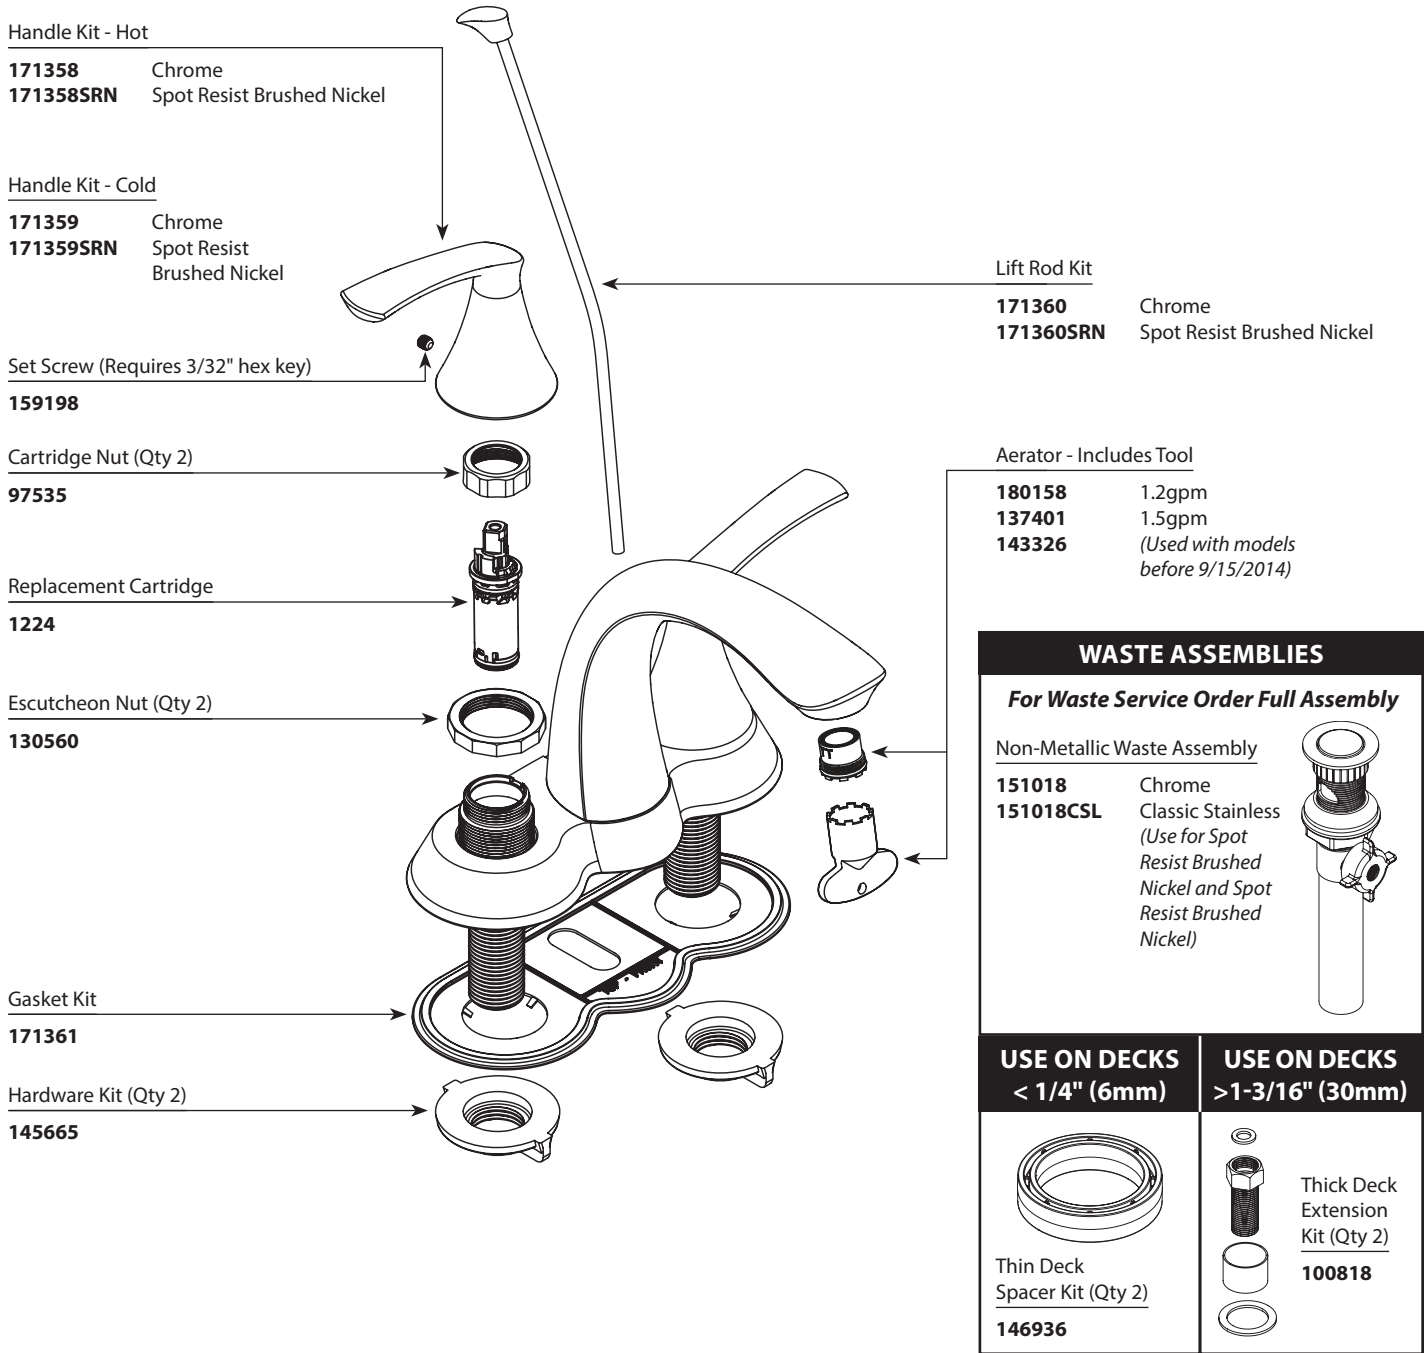

*There is more than 1 version of this model.
Page down to identify the version you have.*

■ **Order by Part Number**

DARCY™ Two Handle Lavatory Faucet		
MODEL	FINISH	NOTES
84550	Chrome	Non-Metallic Waste
84550SRN	Spot Resist Brushed Nickel	Non-Metallic Waste
84550MSRN	Spot Resist Brushed Nickel	Non-Metallic Waste

DARCY™ Two Handle Lavatory Faucet		
MODEL	FINISH	NOTES
84550	Chrome	Non-Metallic Waste
84550SRN	Spot Resist Brushed Nickel	Non-Metallic Waste
84550MSRN	Spot Resist Brushed Nickel	Non-Metallic Waste

■ Order by Part Number

Handle Kit - Hot

- 171358** Chrome
- 171358SRN** Spot Resist Brushed Nickel

Handle Kit - Cold

- 171359** Chrome
- 171359SRN** Spot Resist Brushed Nickel

Set Screw (Requires 3/32" hex key)

159198

Cartridge Nut (Qty 2)

- 12314** Chrome

Waste Assembly (Obsolete)

- 139246** Chrome
- 139246CSL** Classic Stainless (Use for Spot Resist Brushed Nickel and Spot Resist Brushed Nickel)

USE ON DECKS < 1/4" (6mm)

Thin Deck Spacer Kit (Qty 2)