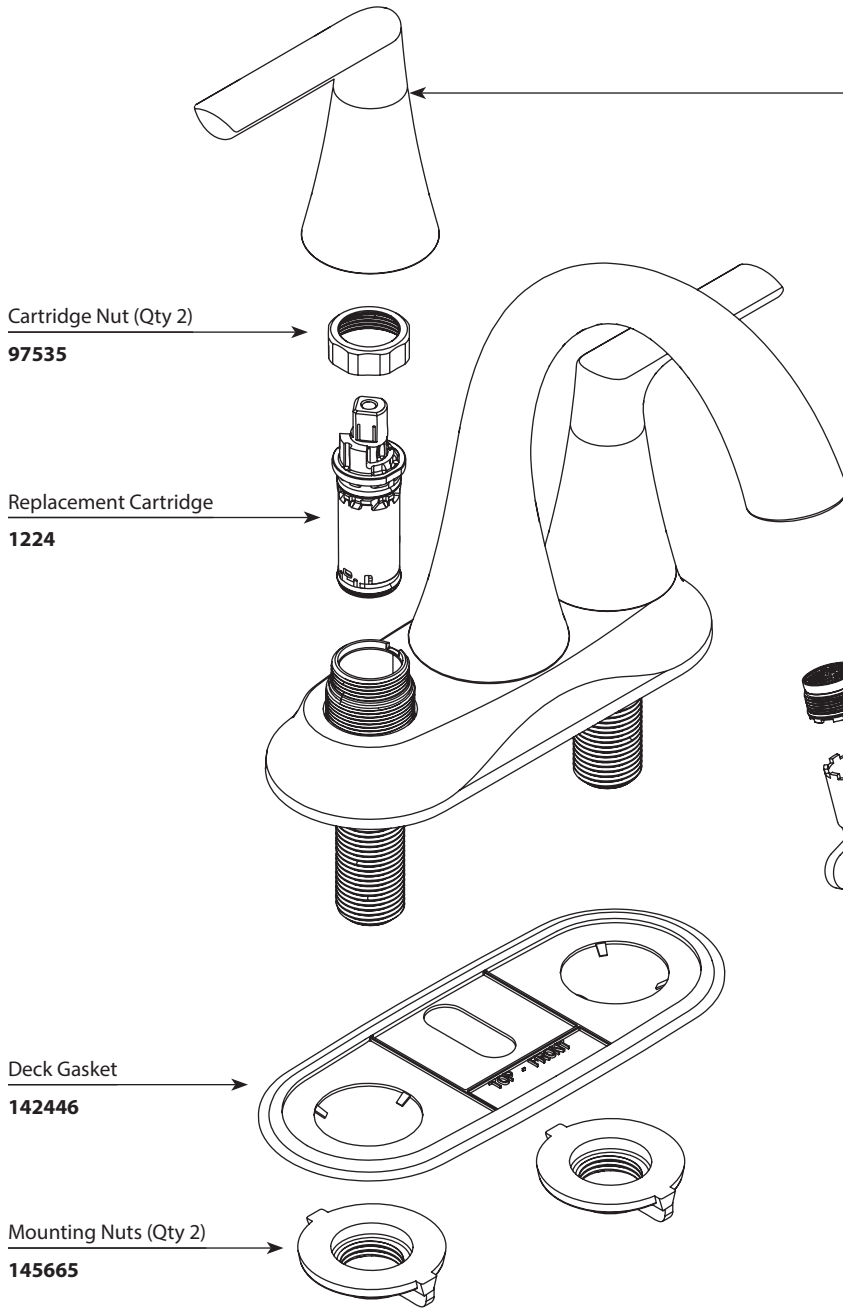

■ Order by Part Number

KOREK™ 4" Lavatory Faucet		
MODEL	HANDLE	FINISH
84467	Lever	Chrome
84467SRN	Lever	Spot Resist Brushed Nickel
84467BL	Lever	Matte Black

Handle Kit - Hot

- 205364** Chrome
- 205364SRN** Spot Resist Brushed Nickel
- 205364BL** Matte Black

Handle Kit - Cold

- 205365** Chrome
- 205365SRN** Spot Resist Brushed Nickel
- 205365BL** Matte Black

Aerator Kit (Includes tool)

- 181085** 1.2gpm

WASTE ASSEMBLIES	
<p>Top only:</p> <ul style="list-style-type: none"> 186479 Chrome 186479SRN Spot Resist Brushed Nickel 186479BL Matte Black 	
<p>Full assembly:</p> <ul style="list-style-type: none"> 186478 Chrome 186478SRN Spot Resist Brushed Nickel 186478BL Matte Black 	
<p>USE ON DECKS < 1/4" (6mm)</p> <p>Thin Deck Spacer Kit (Qty 2) 146936</p>	<p>USE ON DECKS > 1-3/16" (30mm)</p> <p>Thick Deck Extension Kit (Qty 2) 100818</p>