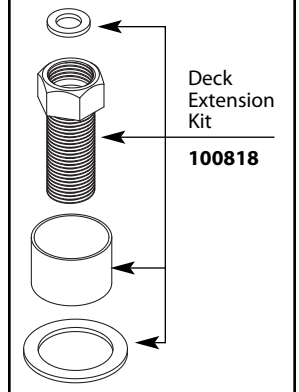

Hardware Package

145665

Deck Gasket

123227

O-Ring
103460

Pop Up & O-Ring

- 103459** Chrome
- 103459BN** Brushed Nickel
- 103459ORB** Oil Rubbed Bronze

Drain Seat

- 103458** Chrome
- 103458BN** Brushed Nickel
- 103458ORB** Oil Rubbed Bronze

USE ON DECKS > 1-1/8" (29mm)

Deck Extension Kit
100818

USE ON DECKS < 1/4" (6mm)

Thin Deck Spacer Kit
146936