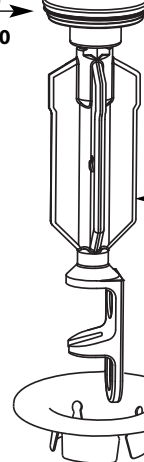

Buy it for looks. Buy it for life.®

Illustrated Parts

Lever Handle Insert

- 97557** Chrome
- 97557SL** Brushed Nickel
- 97557ORB** Oil Rubbed Bronze

Hub & Elbow Assembly - Hot

- 100553** Chrome
- 100553SL** Brushed Nickel
- 100553ORB** Oil Rubbed Bronze

Handle Adapter Kit

100561 Hot & Cold Handle Adapter Kit

Cartridge Nut (2)

97535

Replacement Cartridge

1224

Aerator Kit

- 101010** Chrome
- 101010BN** Brushed Nickel
- 101010ORB** Oil Rubbed Bronze

Hardware Package

145665

Deck Gasket

123227

O-Ring
103460

Pop Up & O-Ring

- 103459** Chrome
- 103459BN** Brushed Nickel
- 103459ORB** Oil Rubbed Bronze

Drain Seat

- 103458** Chrome
- 103458BN** Brushed Nickel
- 103458ORB** Oil Rubbed Bronze

USE ON DECKS > 1-1/8" (29mm)

Deck Extension Kit
100818

USE ON DECKS < 1/4" (6mm)

Thin Deck Spacer Kit
146936