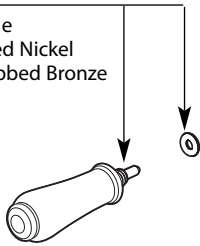

Buy it for looks. Buy it for life.®

Illustrated Parts

Lever Handle Insert

- 97557** Chrome
- 97557SL** Brushed Nickel
- 97557ORB** Oil Rubbed Bronze

Hub & Elbow Assembly - Hot

- 100553** Chrome
- 100553SL** Brushed Nickel
- 100553ORB** Oil Rubbed Bronze

Small Chassis

100566

Hub & Elbow Assembly - Cold

- 100552** Chrome
- 100552SL** Brushed Nickel
- 100552ORB** Oil Rubbed Bronze

Lift Rod Kit

- 103464** Chrome
- 103464BN** Brushed Nickel
- 103464ORB** Oil Rubbed Bronze