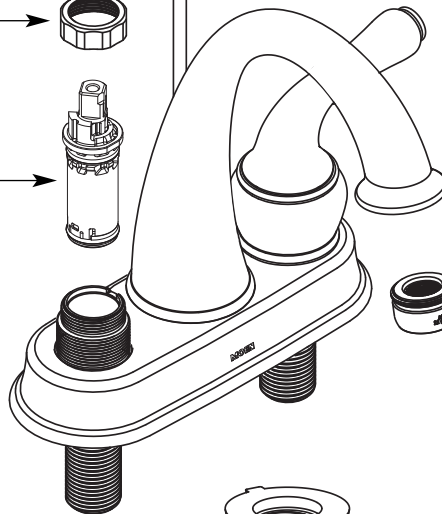

Handle Adapter Kit

100561 Hot & Cold Handle Adapter Kit

Cartridge Nut (2)

97535

Replacement Cartridge

1224

Aerator Kit

- 101010** Chrome
- 101010BN** Brushed Nickel
- 101010ORB** Oil Rubbed Bronze

Hardware Package

145665

Deck Gasket

123227

O-Ring
103460

Pop Up & O-Ring

- 103459** Chrome
- 103459BN** Brushed Nickel
- 103459ORB** Oil Rubbed Bronze

Drain Seat