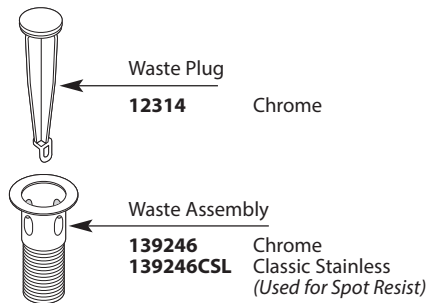

**150565MSRN** Spot Resist  
Stainless

**150565MBRB** Mediterranean  
Bronze

Duralast™ Cartridge,  
Cartridge Nut & Set Screw

**160657**

Aerator Kit (1.2gpm)

**181036**

Waste Plug

**12314**

Chrome

Waste Assembly

**139246**

**139246CSL**

Chrome  
Classic Stainless  
(Used for Spot Resist)

Waste Assembly

**151018CSL**

Classic Stainless  
(Use for Spot Resist  
Stainless)