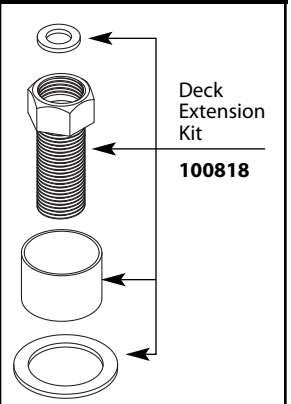

1224

Deck Gasket

123663

Hardware Kit (2)

145665

USE ON DECKS > 1-1/8" (29mm)

USE ON DECKS < 1/4" (6mm)

Aerator Kit