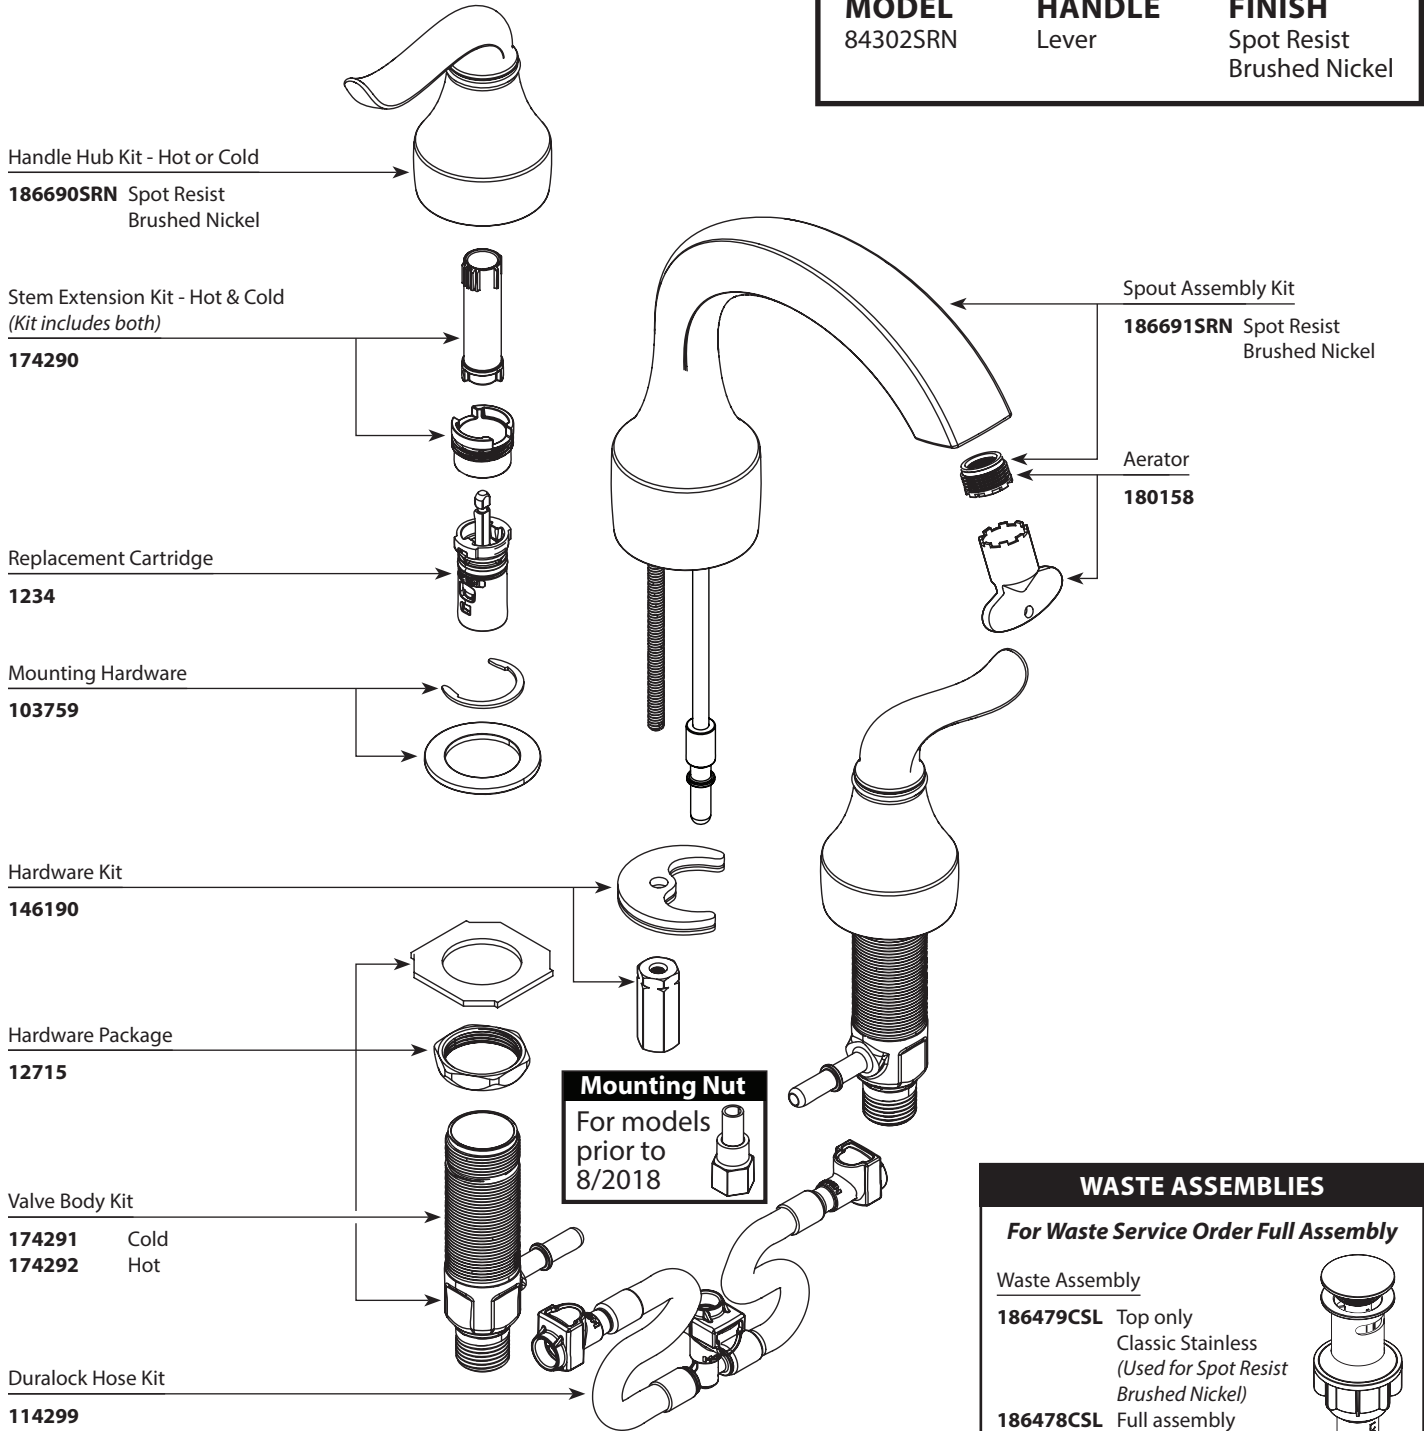

■ Order by Part Number

## Illustrated Parts

HAMDEN™		
Two-Handle Widespread Lavatory Faucet		
<b>MODEL</b>	<b>HANDLE</b>	<b>FINISH</b>
84302SRN	Lever	Spot Resist Brushed Nickel

WASTE ASSEMBLIES	
<b>For Waste Service Order Full Assembly</b>	
Waste Assembly	
<b>186479CSL</b>	Top only Classic Stainless (Used for Spot Resist Brushed Nickel)
<b>186478CSL</b>	Full assembly Classic Stainless (Used for Spot Resist Brushed Nickel)