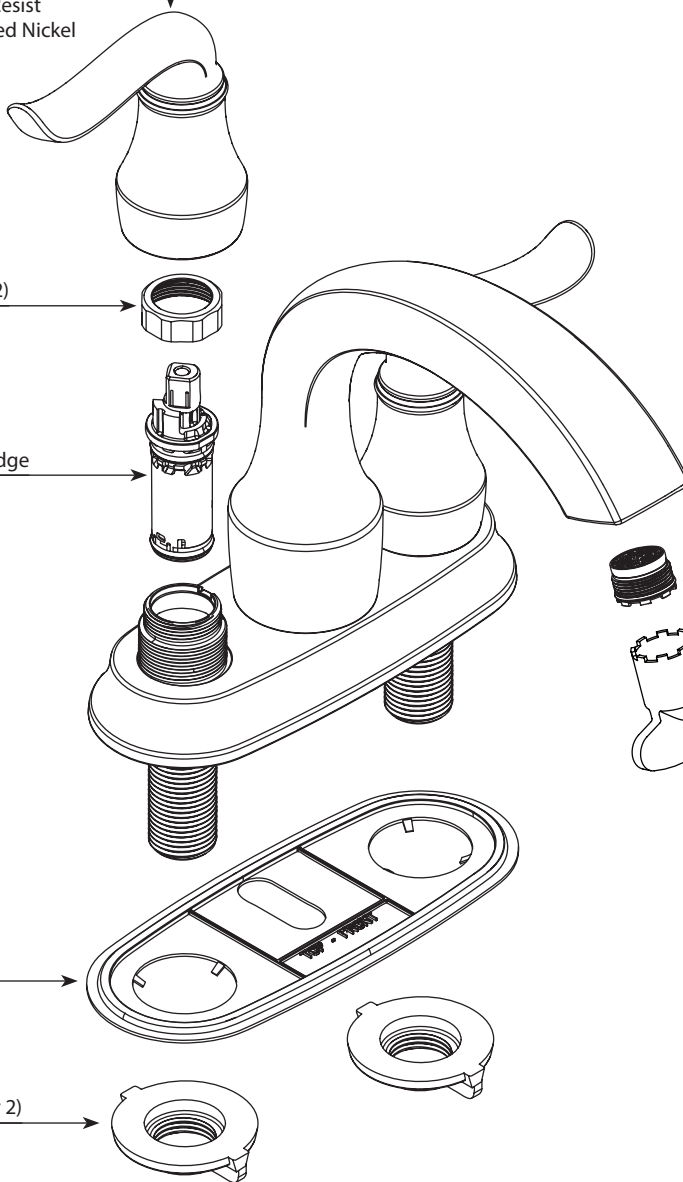

Buy it for looks. Buy it for life.®

Illustrated Parts

■ Order by Part Number

HAMDEN™ 4" Lavatory Faucet		
MODEL	HANDLE	FINISH
84300SRN	Lever	Spot Resist Brushed Nickel

Handle Kit - Hot

186689SRN Spot Resist
Brushed Nickel

Handle Kit - Cold

186698SRN Spot Resist
Brushed Nickel

Cartridge Nut (Qty 2)

97535

Replacement Cartridge

1224

Aerator Kit (Includes tool)

180158 1.2gpm

Deck Gasket

142446

Mounting Nuts (Qty 2)

145665

WASTE ASSEMBLIES	
<p>Top only:</p> <p>186479CSL Classic Stainless (Use for Spot Resist Brushed Nickel)</p>	
<p>Full assembly:</p> <p>186478CSL Classic Stainless (Use for Spot Resist Brushed Nickel)</p>	
<p>USE ON DECKS < 1/4" (6mm)</p>	<p>USE ON DECKS > 1-3/16" (30mm)</p>
<p>Thin Deck Spacer Kit (Qty 2)</p> <p>146936</p>	<p>Thick Deck Extension Kit (Qty 2)</p> <p>100818</p>