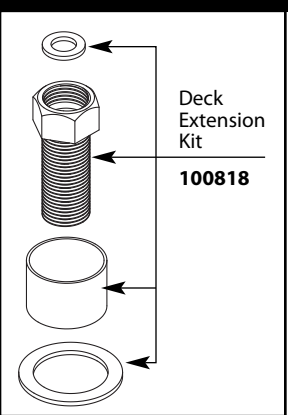

# Illustrated Parts

**Torrance**  
**Two-Handle 4" Lavatory Faucet**

<u>MODEL</u>	<u>TYPE</u>	<u>FINISH</u>
84299	Lever	Chrome

Lever Handle Kit

129918 Hot  
129919 Cold

Set Screw Kit

129920

Cartridge Nut (2)

97535

Replacement Cartridge

1224

Lift Rod Kit

103464

Chrome

USE ON DECKS > 1-1/8" (29mm)

USE ON DECKS < 1/4" (6mm)

Aerator Kit

101010

Chrome

Deck Gasket

115057

Hardware Kit (2)

145665

O-Ring