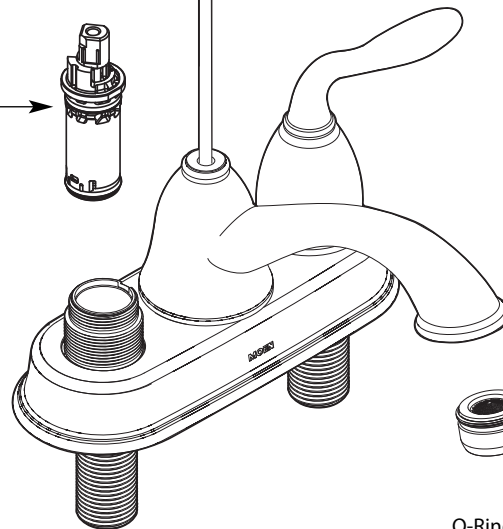

# Illustrated Parts

**Torrance**  
**Two-Handle 4" Lavatory Faucet**

<u>MODEL</u>	<u>TYPE</u>	<u>FINISH</u>
84299	Lever	Chrome

Lever Handle Kit

129918 Hot  
129919 Cold

Set Screw Kit

129920

Cartridge Nut (2)

97535

Replacement Cartridge

1224

Lift Rod Kit

103464

Chrome

USE ON DECKS > 1-1/8" (29mm)

USE ON DECKS < 1/4" (6mm)

Aerator Kit

101010

Chrome

Deck Gasket

115057

Hardware Kit (2)

145665

O-Ring