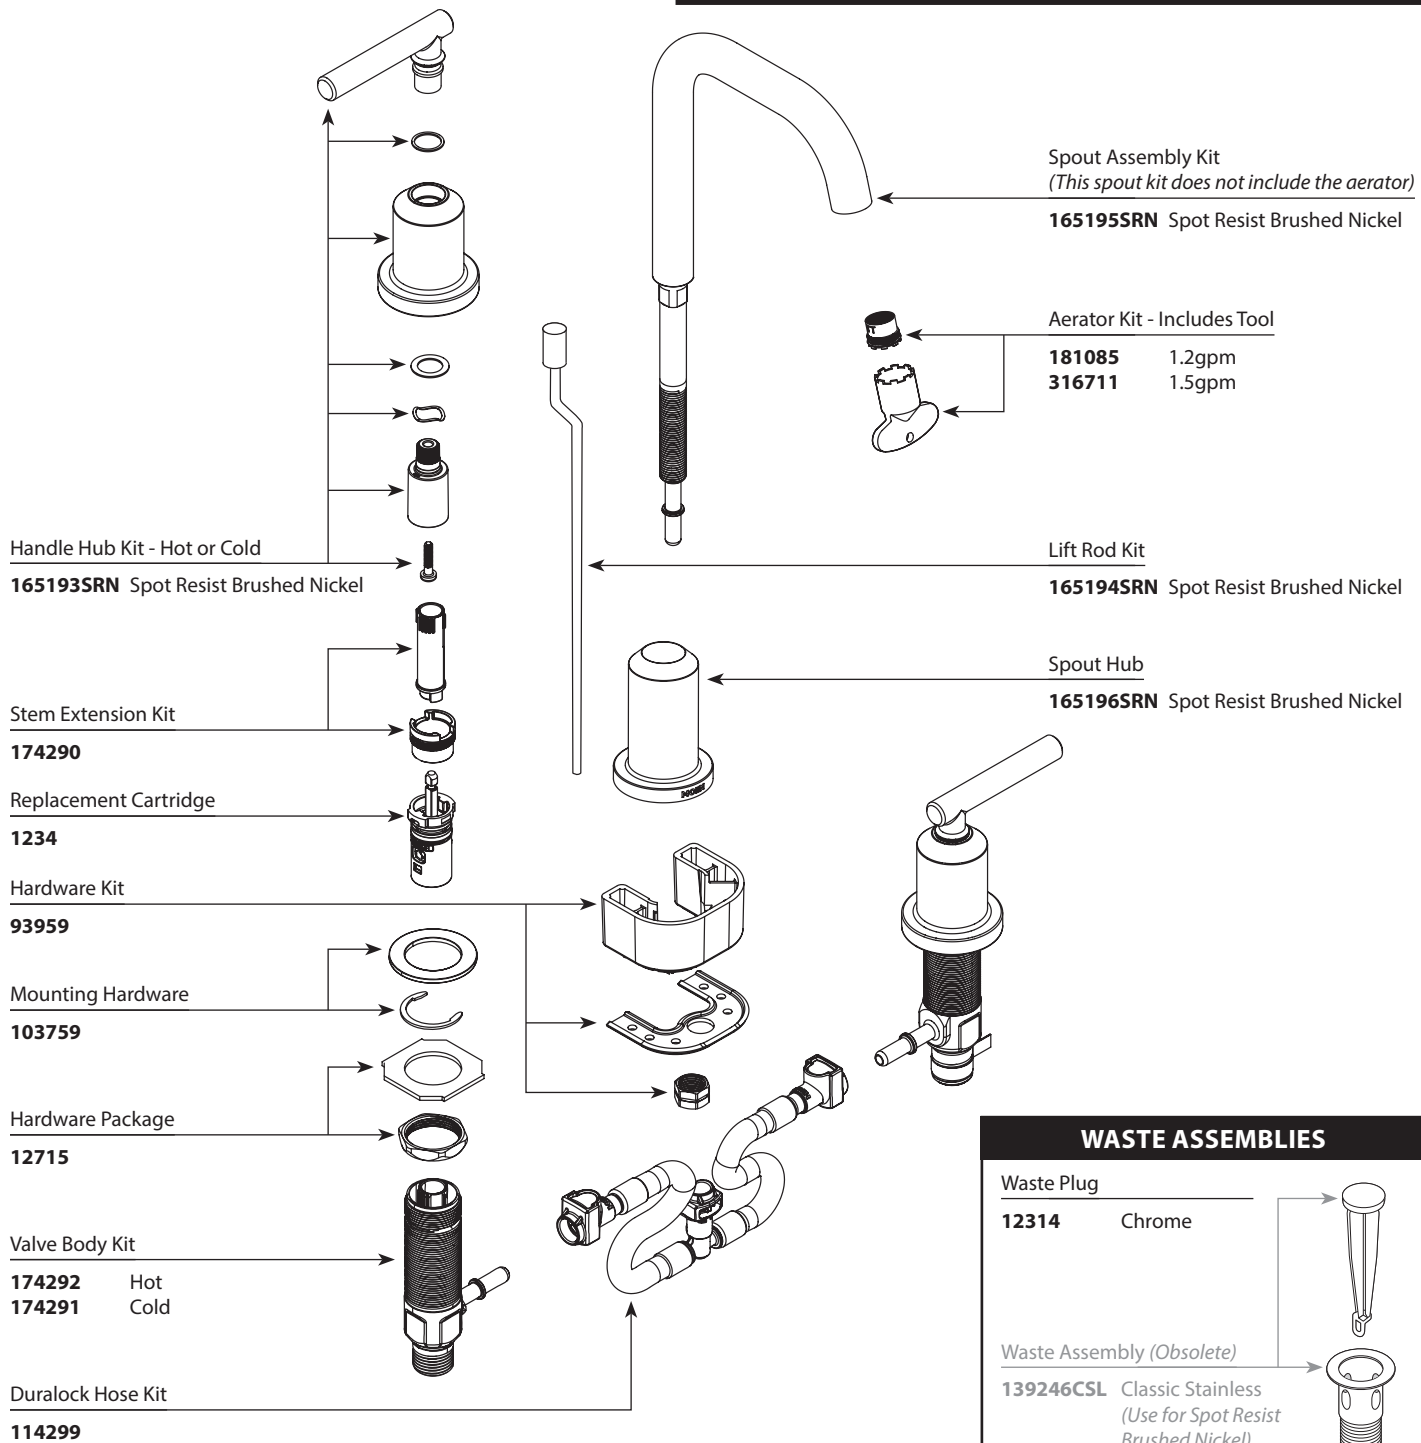

Buy it for looks. Buy it for life.®

Illustrated Parts

*There is more than 1 version of this model.
Page down to identify the version you have.*

■ Order by Part Number

GIBSON™
Two-Handle Widespread Lavatory Faucet

MODEL	FINISH	NOTES
84229SRN	Spot Resist Brushed Nickel	Non-Metallic Waste

WASTE ASSEMBLIES

For Waste Service Order Full Assembly

Non-Metallic Waste Assembly	
151018CSL Classic Stainless (Use for Spot Resist Brushed Nickel)	

Buy it for looks. Buy it for life.®

Illustrated Parts

■ Order by Part Number

GIBSON™		
Two-Handle Widespread Lavatory Faucet		
MODEL	FINISH	NOTES
84229SRN	Spot Resist Brushed Nickel	Non-Metallic Waste

WASTE ASSEMBLIES		
Waste Plug	12314	Chrome
Waste Assembly (Obsolete)	139246CSL	Classic Stainless <i>(Use for Spot Resist Brushed Nickel)</i>