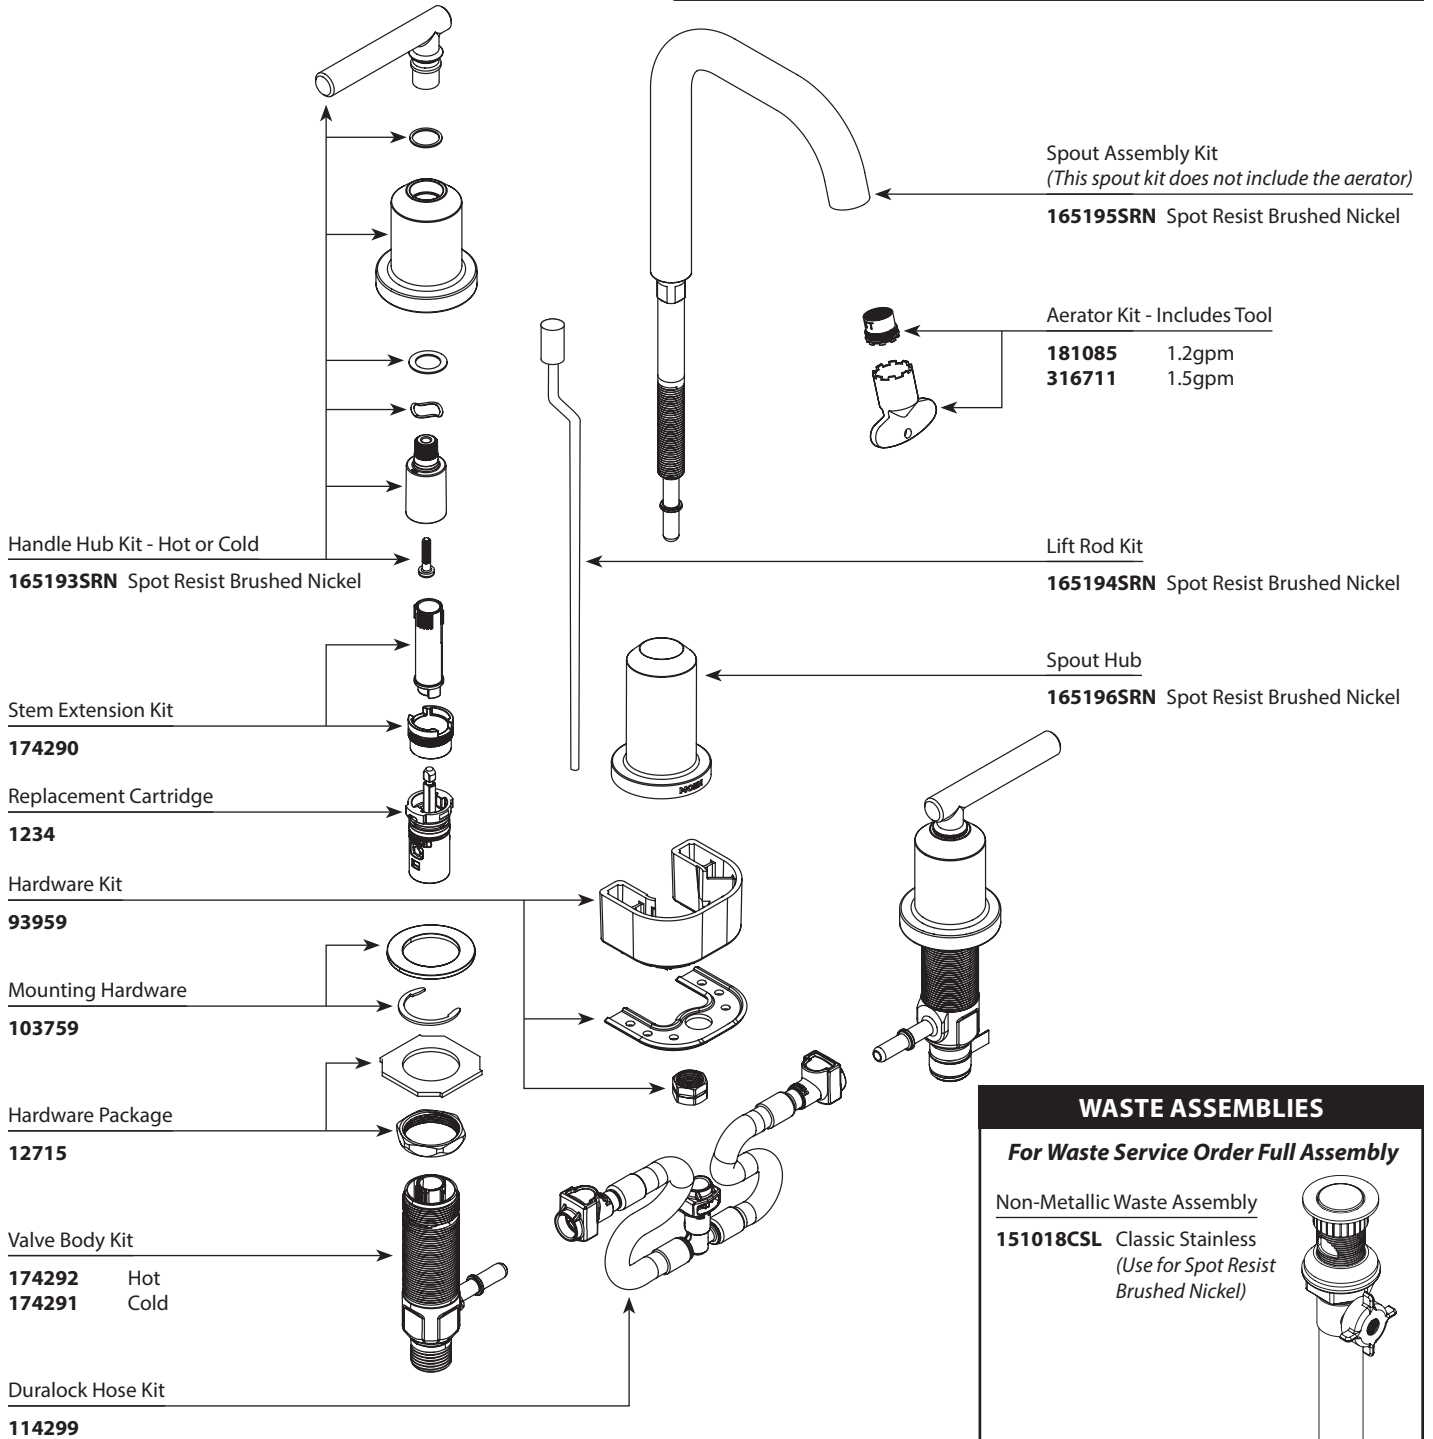

Buy it for looks. Buy it for life.®

Illustrated Parts

*There is more than 1 version of this model.
Page down to identify the version you have.*

■ Order by Part Number

GIBSON™
Two-Handle Widespread Lavatory Faucet

MODEL	FINISH	NOTES
84229SRN	Spot Resist Brushed Nickel	Non-Metallic Waste

WASTE ASSEMBLIES

For Waste Service Order Full Assembly

Non-Metallic Waste Assembly	
151018CSL Classic Stainless (Use for Spot Resist Brushed Nickel)	

Buy it for looks. Buy it for life.®

Illustrated Parts

■ Order by Part Number

GIBSON™		
Two-Handle Widespread Lavatory Faucet		
MODEL	FINISH	NOTES
84229SRN	Spot Resist Brushed Nickel	Non-Metallic Waste

WASTE ASSEMBLIES		
Waste Plug	12314	Chrome
Waste Assembly (Obsolete)	139246CSL	Classic Stainless <i>(Use for Spot Resist Brushed Nickel)</i>