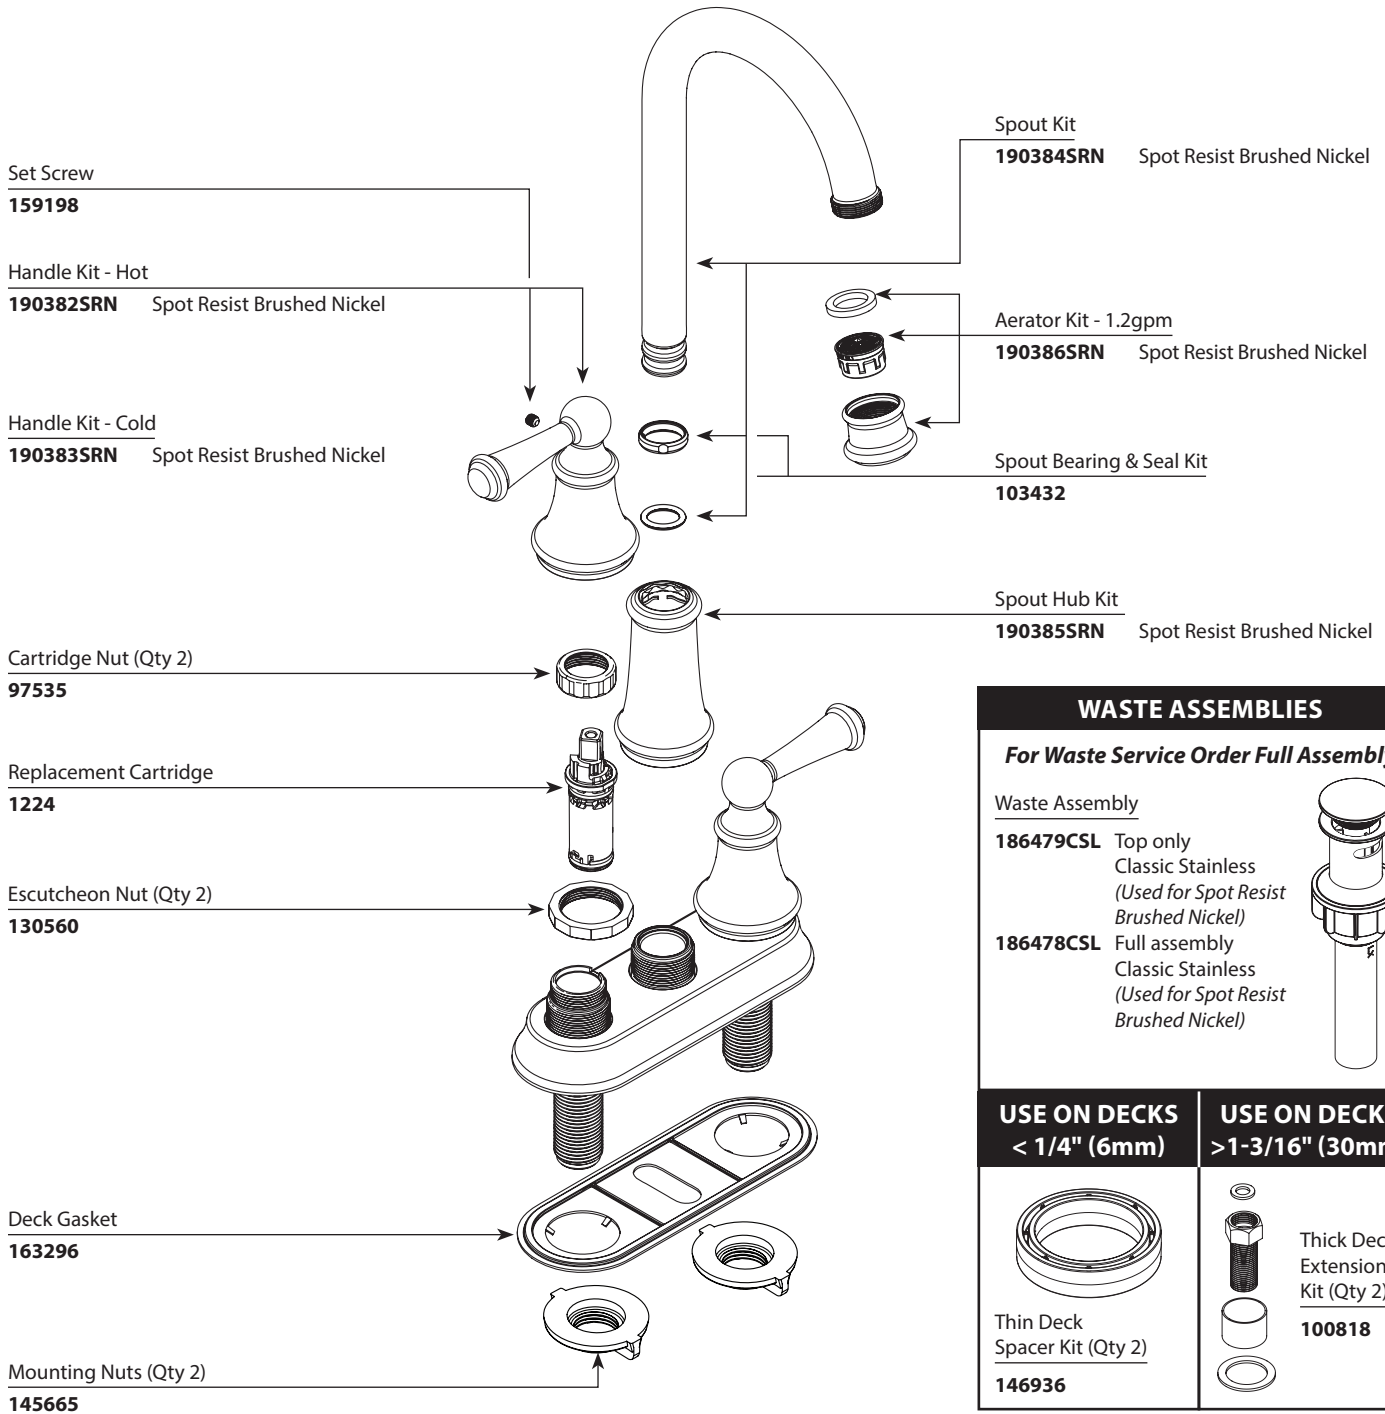

Buy it for looks. Buy it for life.®

Illustrated Parts

■ Order by Part Number

Brecklyn®		
Two Handle Centerset Lavatory Faucet		
MODEL	FINISH	NOTES
84162SRN	Spot Resist Brushed Nickel	Push Down Waste

WASTE ASSEMBLIES	
For Waste Service Order Full Assembly	
Waste Assembly 186479CSL Top only Classic Stainless <i>(Used for Spot Resist Brushed Nickel)</i> 186478CSL Full assembly Classic Stainless <i>(Used for Spot Resist Brushed Nickel)</i>	
 Thin Deck Spacer Kit (Qty 2) 146936	 Thick Deck Extension Kit (Qty 2) 100818