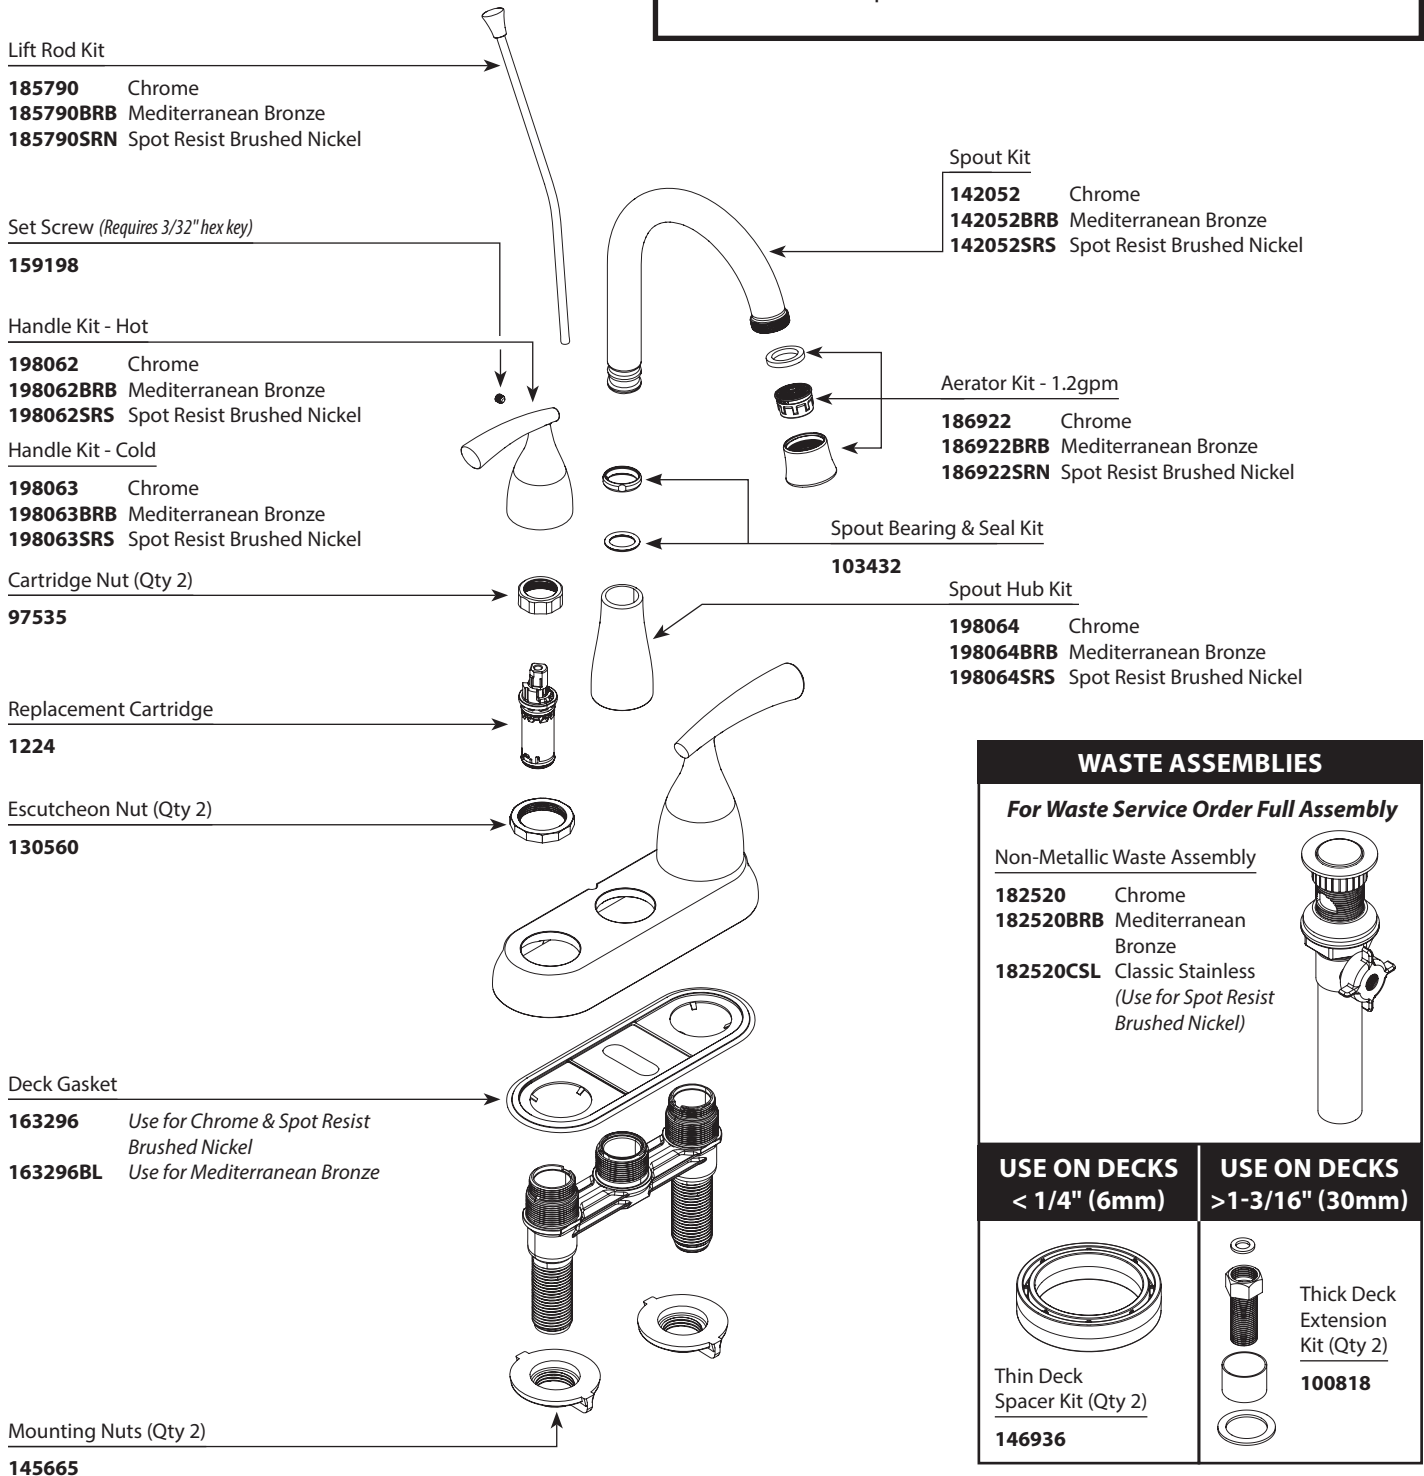

■ Order by Part Number

ESSIE™		
Two Handle Centerset Lavatory Faucet		
MODEL	FINISH	NOTES
84128	Chrome	Non-Metallic Waste
84128BRB	Mediterranean Bronze	Non-Metallic Waste
84128SRN	Spot Resist Brushed Nickel	Non-Metallic Waste

WASTE ASSEMBLIES	
For Waste Service Order Full Assembly	
Non-Metallic Waste Assembly	
182520 Chrome	
182520BRB Mediterranean Bronze	
182520CSL Classic Stainless <i>(Use for Spot Resist Brushed Nickel)</i>	
USE ON DECKS < 1/4" (6mm)	USE ON DECKS > 1-3/16" (30mm)
 Thin Deck Spacer Kit (Qty 2) 146936	 Thick Deck Extension Kit (Qty 2) 100818