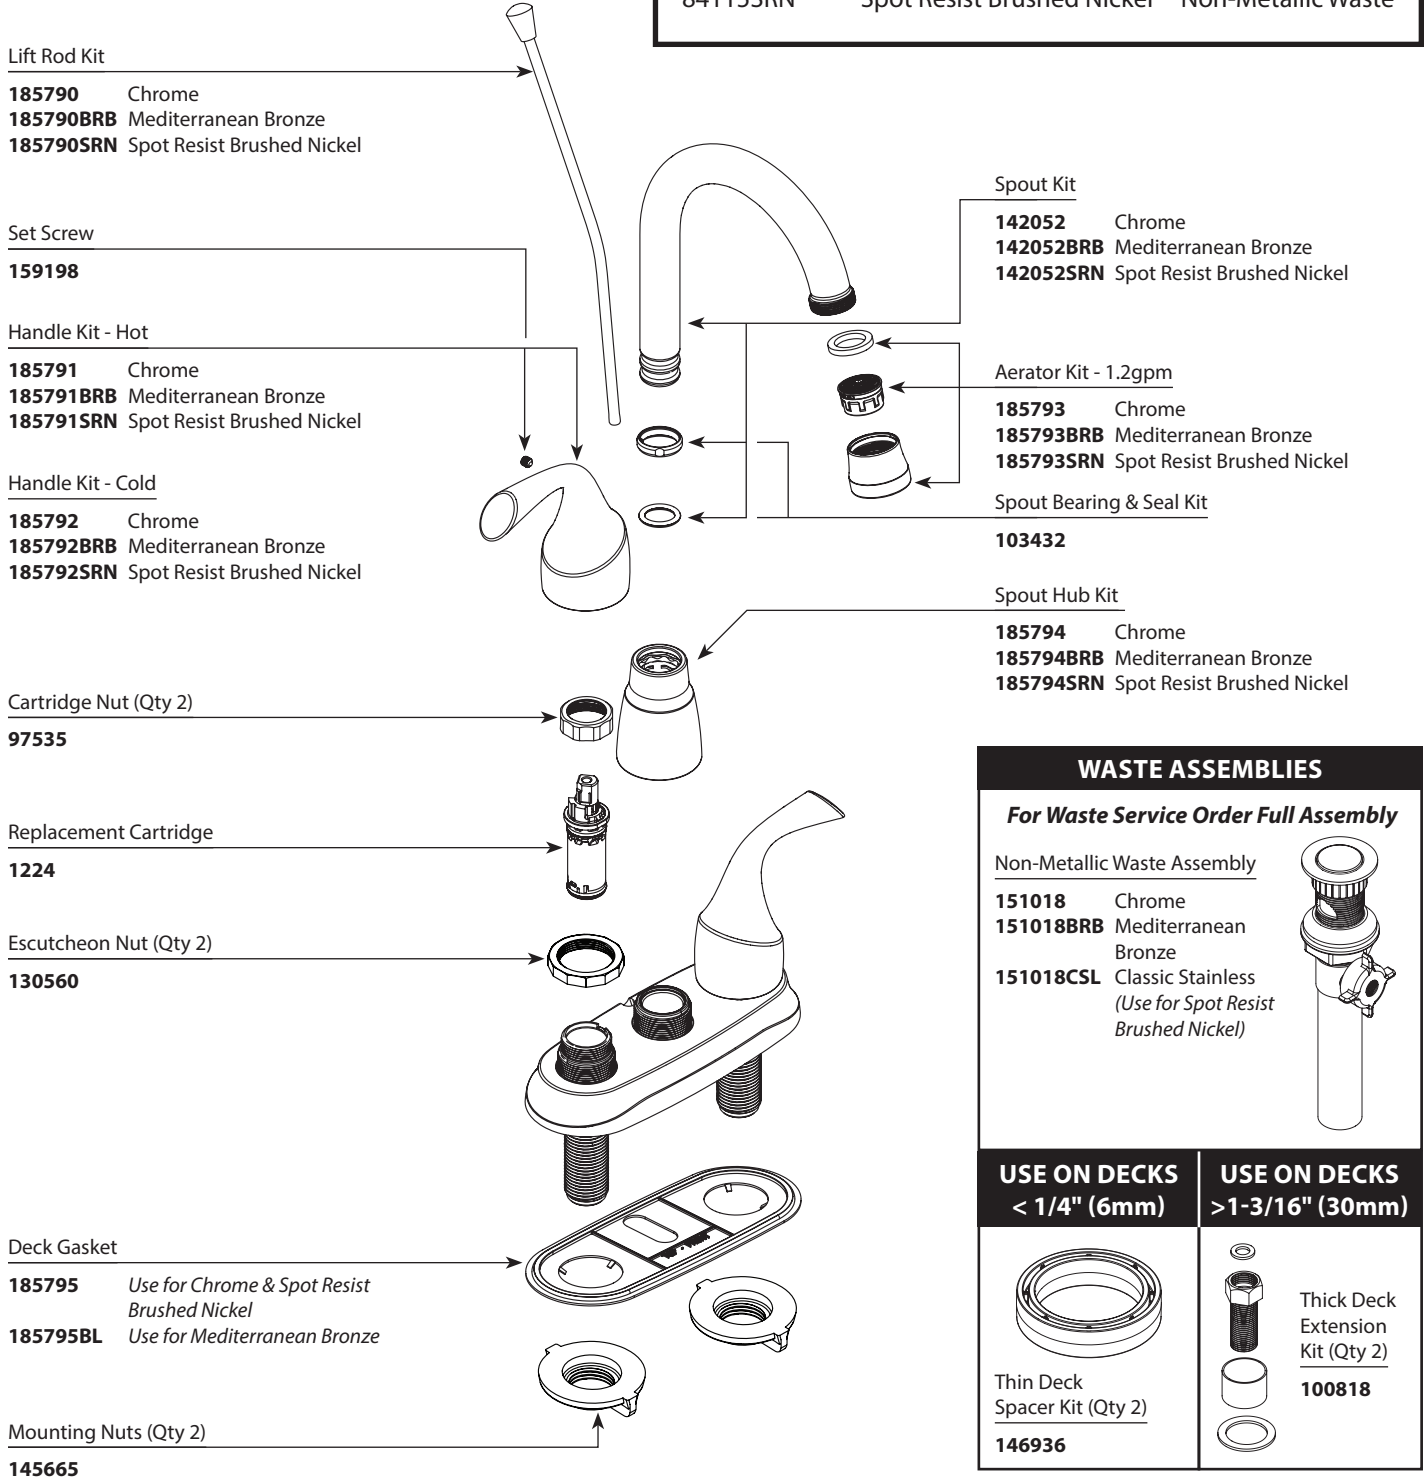

# Illustrated Parts

■ Order by Part Number

IDORA®		
Two Handle Centerset Lavatory Faucet		
MODEL	FINISH	NOTES
84115	Chrome	Non-Metallic Waste
84115BRB	Mediterranean Bronze	Non-Metallic Waste
84115SRN	Spot Resist Brushed Nickel	Non-Metallic Waste

WASTE ASSEMBLIES	
<b>For Waste Service Order Full Assembly</b>	
<u>Non-Metallic Waste Assembly</u>	
<b>151018</b> Chrome	
<b>151018BRB</b> Mediterranean Bronze	
<b>151018CSL</b> Classic Stainless (Use for Spot Resist Brushed Nickel)	
<b>USE ON DECKS &lt; 1/4" (6mm)</b>	<b>USE ON DECKS &gt; 1-3/16" (30mm)</b>
 Thin Deck Spacer Kit (Qty 2) <b>146936</b>	 Thick Deck Extension Kit (Qty 2) <b>100818</b>