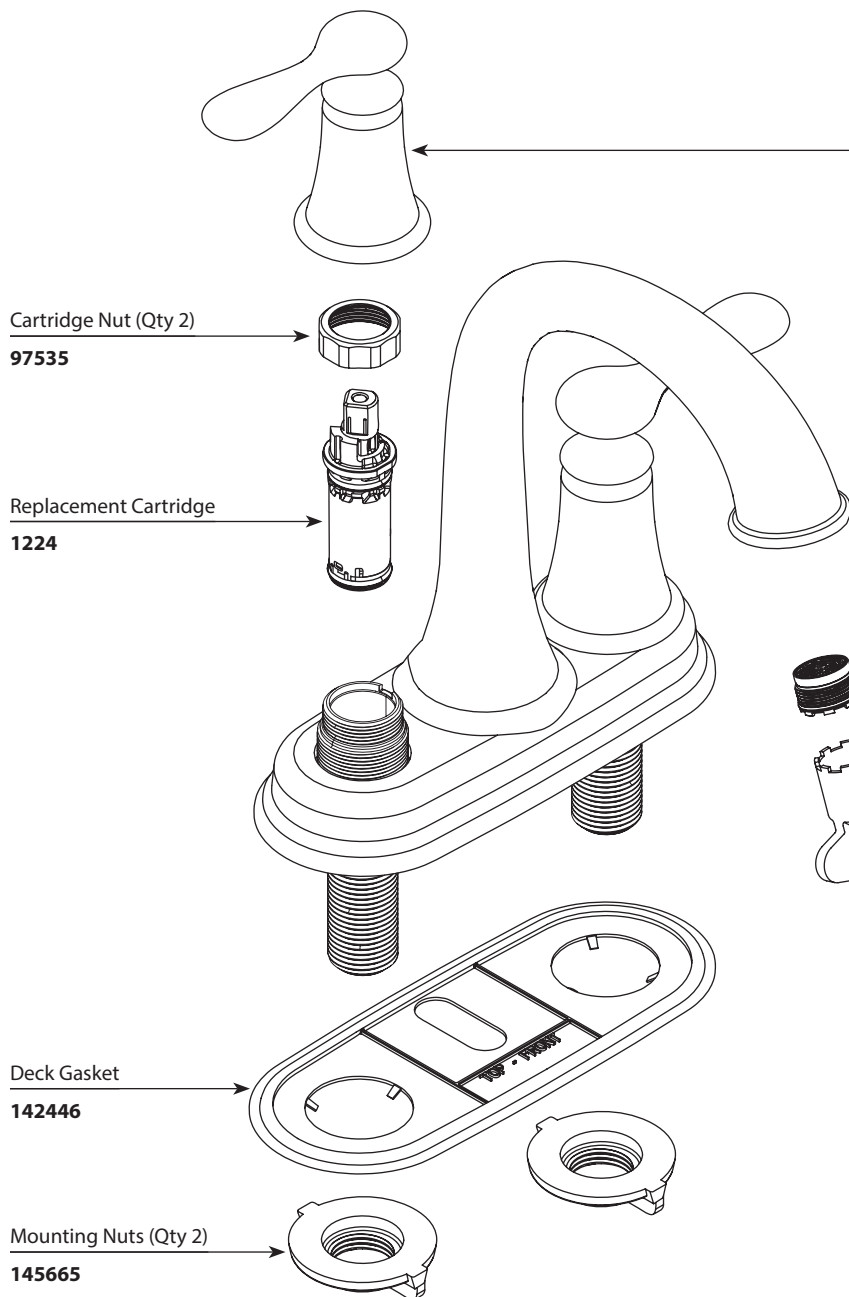

■ Order by Part Number

<b>ELLCOTT™</b>		
<b>4" Lavatory Faucet</b>		
<b>MODEL</b>	<b>HANDLE</b>	<b>FINISH</b>
84092	Lever	Chrome
84092SRN	Lever	Spot Resist Brushed Nickel

**Handle Kit - Hot**

- 203696** Chrome
- 203696SRN** Spot Resist Brushed Nickel

**Handle Kit - Cold**

- 203697** Chrome
- 203697SRN** Spot Resist Brushed Nickel

**Aerator Kit (Includes tool)**

- 181085** 1.2gpm

<b>WASTE ASSEMBLIES</b>	
<p><b>Top only:</b></p> <ul style="list-style-type: none"> <li><b>186479</b> Chrome</li> <li><b>186479SRN</b> Spot Resist Brushed Nickel</li> </ul>	
<p><b>Full assembly:</b></p> <ul style="list-style-type: none"> <li><b>186478</b> Chrome</li> <li><b>186478CSL</b> Spot Resist Brushed Nickel</li> </ul>	
<p><b>USE ON DECKS</b> <b>&lt; 1/4" (6mm)</b></p> <p><b>Thin Deck Spacer Kit (Qty 2)</b> <b>146936</b></p>	<p><b>USE ON DECKS</b> <b>&gt; 1-3/16" (30mm)</b></p> <p><b>Thick Deck Extension Kit (Qty 2)</b> <b>100818</b></p>