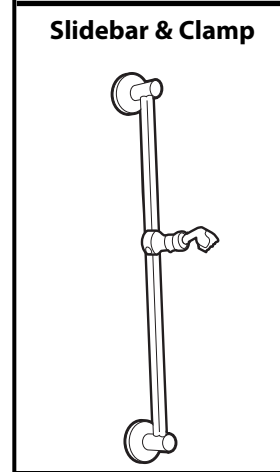

### Three-Function Commercial Tub/Shower System

MODEL	Showerhead	Tub Filler	Handshower	Vacuum Breaker	Drop Ell	Slide Bar	Wall Bracket
8360 3 Function Transfer Valve							
8341 Posi-Temp & 3 Function Transfer Valve		x	x	x	x	x	
8342 Posi-Temp & 3 Function Transfer Valve	x		x	x	x	x	
8342LF16 Posi-Temp & 3 Function Transfer Valve	x		x	x	x	x	
8343 Posi-Temp & 3 Function Transfer Valve	x	x	x	x	x	x	
8348 Posi-Temp			x	x	x		x
8346 Posi-Temp			x	x	x	x	
52710 Less Valves			x	x	x	x	

■ Order by Part Number

\* See Additional Parts Chart on Next Page

■ Order by Part Number

\* **Parts Chart**

Shower Head, Arm, Flange  
XXXXXX

Vacuum Breaker  
52703

Drop ell  
A725

Tub Spout  
3804

Clamp  
100686

Hand Held Shower Wand  
8349

Metal Hose  
A726

Slidebar & Clamp  
101629

Wall Bracket  
104414