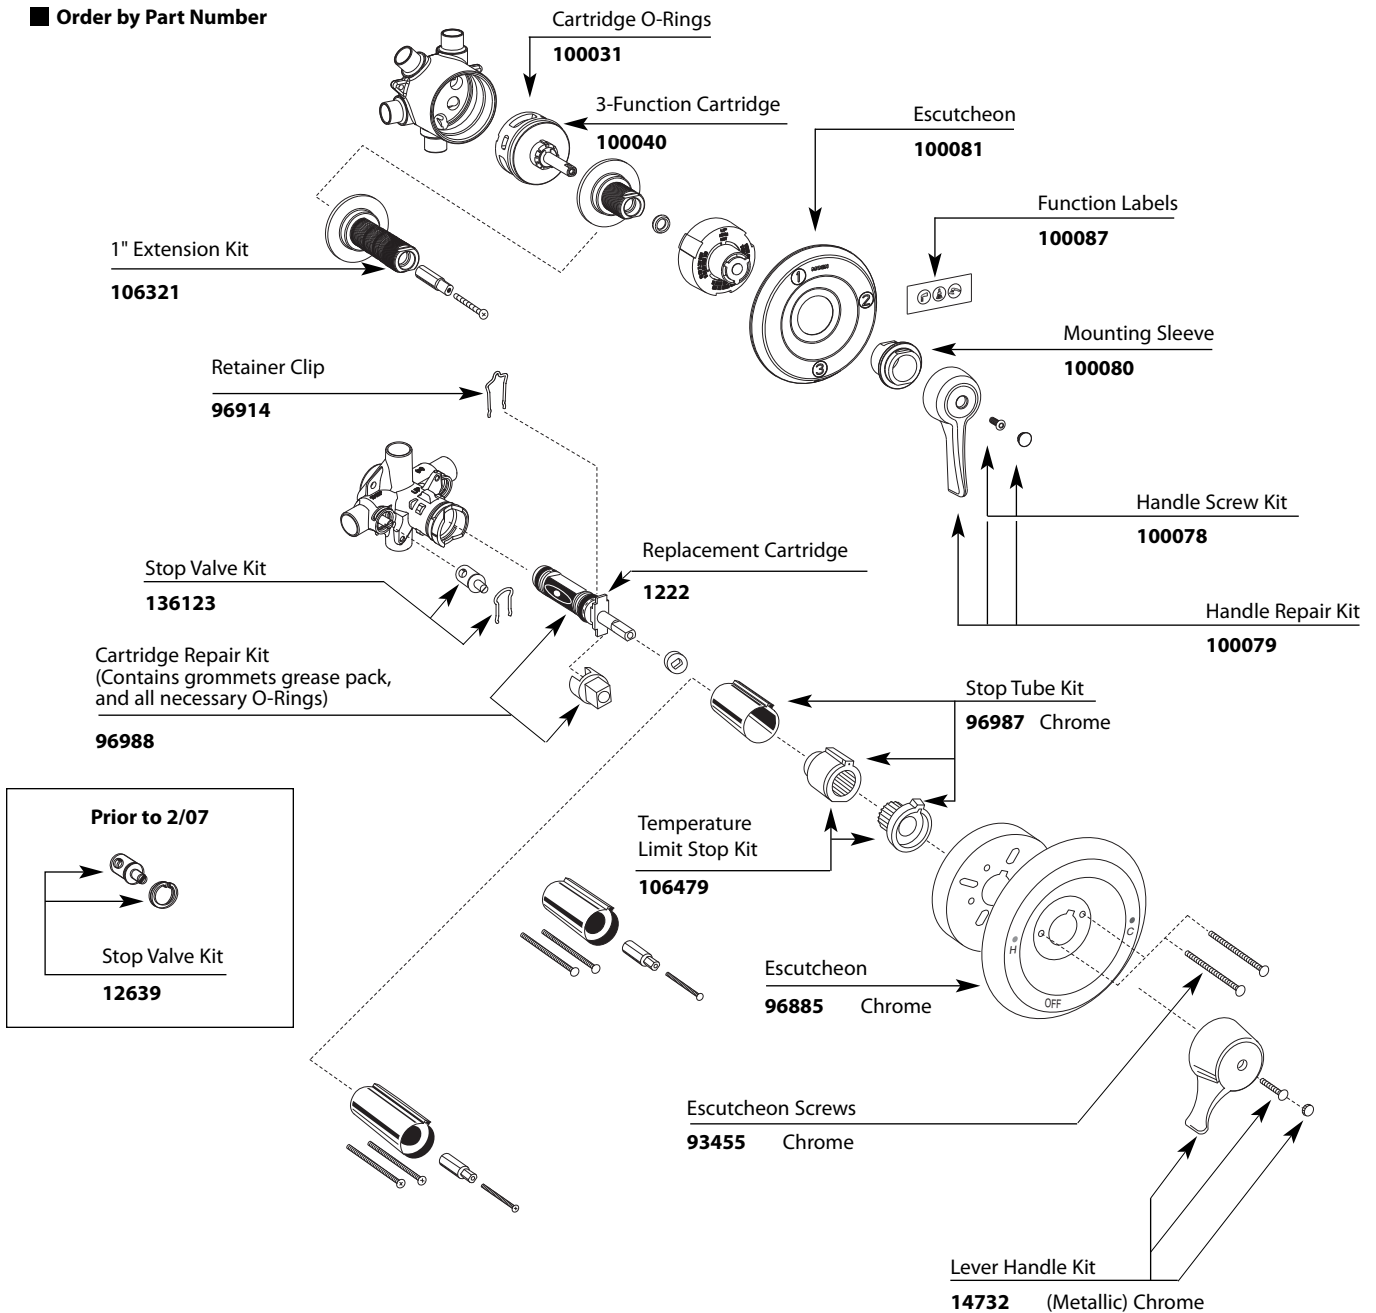

### Three-Function Commercial Tub/Shower System

MODEL	Showerhead	Tub Filler	Handshower	Vacuum Breaker	Drop Ell	Slide Bar	Wall Bracket
8360 3 Function Transfer Valve							
8341 Posi-Temp & 3 Function Transfer Valve		x	x	x	x	x	
8342 Posi-Temp & 3 Function Transfer Valve	x		x	x	x	x	
8342LF16 Posi-Temp & 3 Function Transfer Valve	x		x	x	x	x	
8343 Posi-Temp & 3 Function Transfer Valve	x	x	x	x	x	x	
8348 Posi-Temp			x	x	x		x
8346 Posi-Temp			x	x	x	x	
52710 Less Valves			x	x	x	x	

■ Order by Part Number

\* See Additional Parts Chart on Next Page

■ Order by Part Number

\* **Parts Chart**

Shower Head, Arm, Flange  
XXXXXX

Vacuum Breaker  
52703

Drop ell  
A725

Tub Spout  
3804

Clamp  
100686

Hand Held Shower Wand  
8349

Metal Hose  
A726

Slidebar & Clamp  
101629

Wall Bracket  
104414