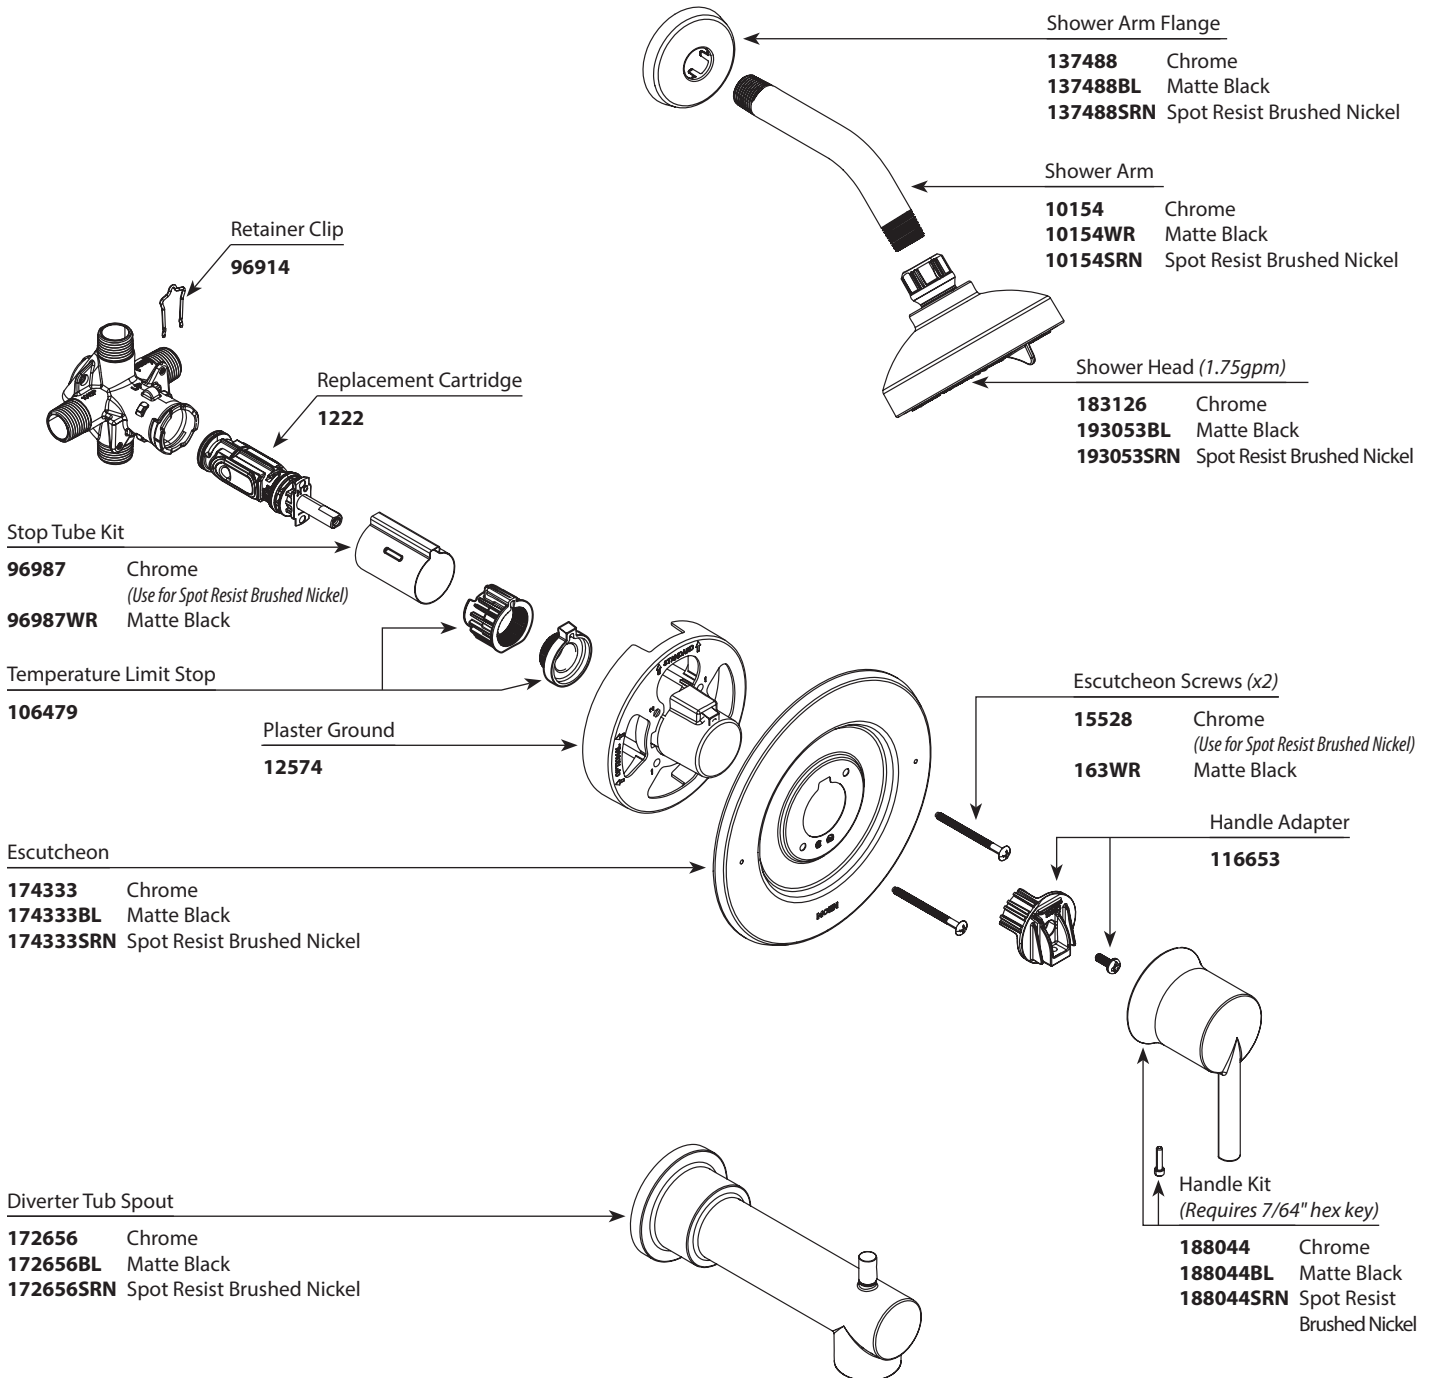

■ Order by Part Number

*There is more than one version of this model.  
Page down to identify the version you have.*

ARLYS™ Single-Handle Lever Tub/Shower Valve & Trim Kit	
MODEL	FINISH
82770	Chrome
82770BL	Matte Black
82770SRN	Spot Resist Brushed Nickel

■ Order by Part Number

<b>ARLYS™</b>	
<b>Single-Handle Lever Tub/Shower Valve &amp; Trim Kit</b>	
<b>MODEL</b>	<b>FINISH</b>
82770	Chrome