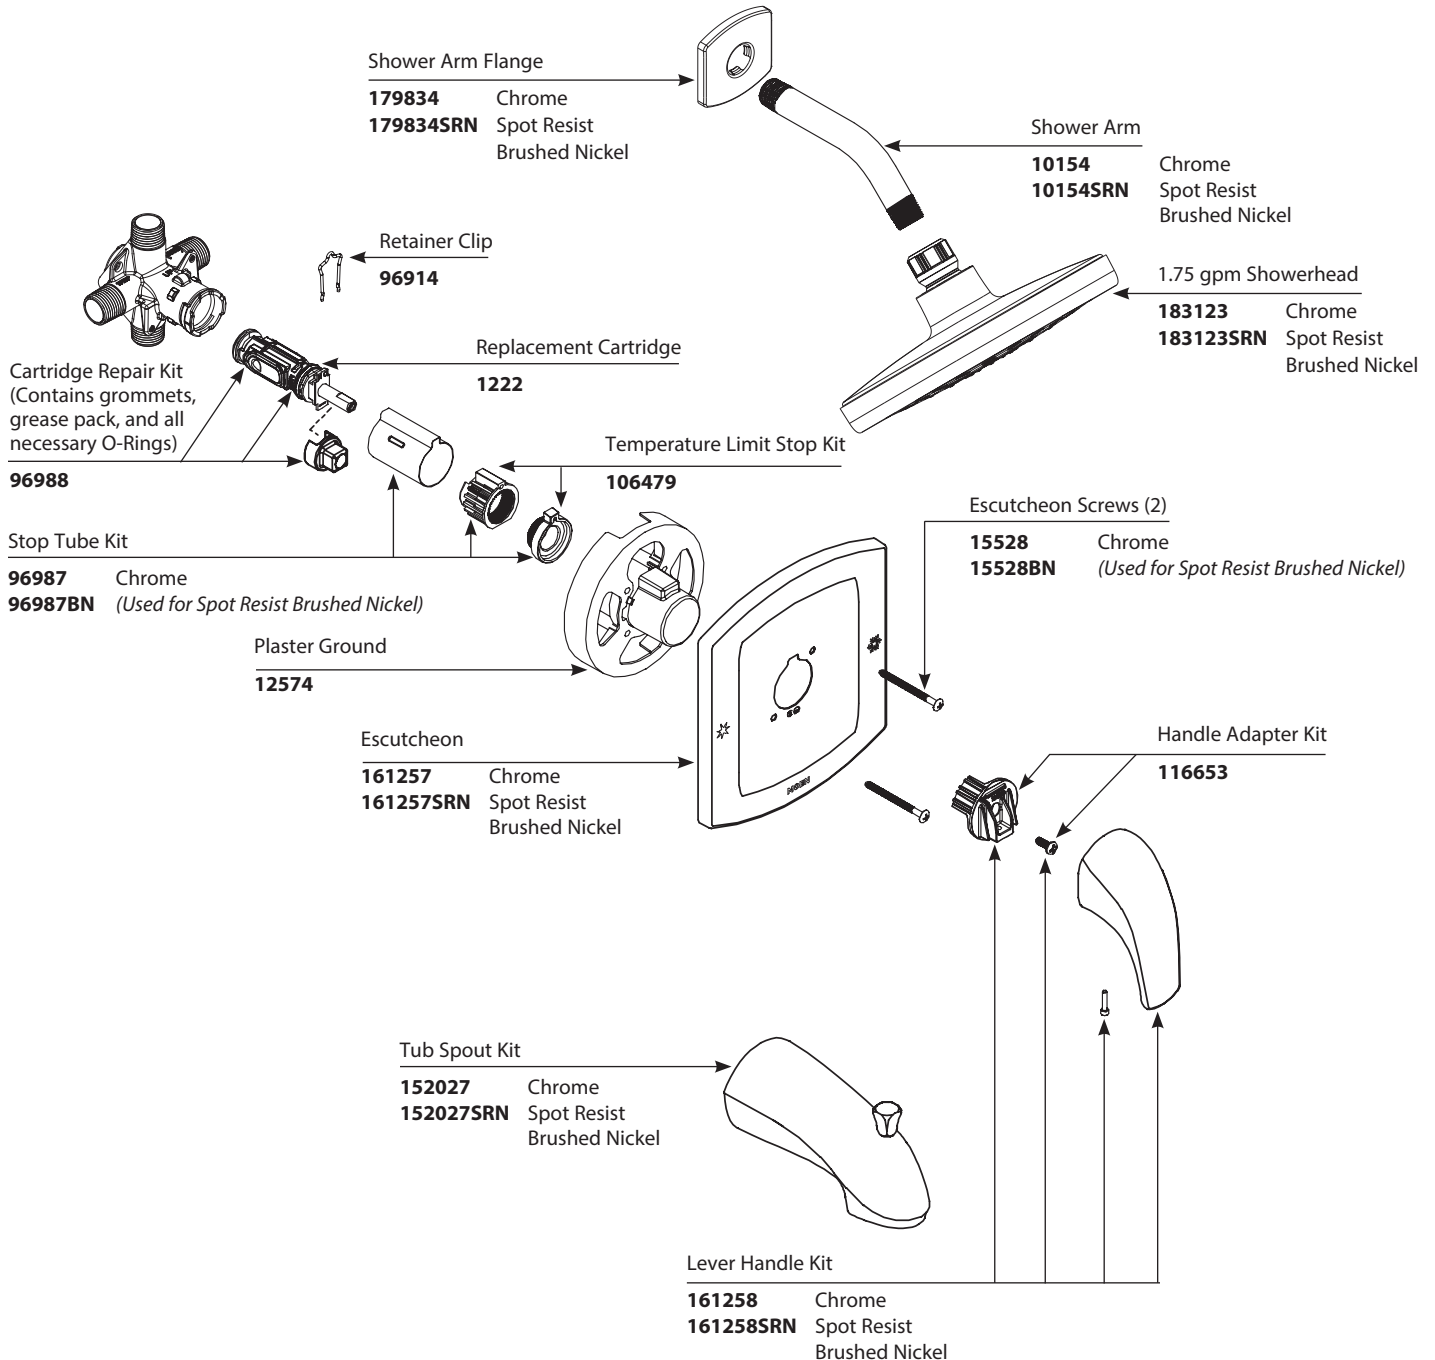

■ Order by Part Number

*There is more than one version of this model.
Page down to identify the version you have.*

ZARINA™ Posi-Temp® Single-Handle Tub/Shower	
MODEL	FINISH
82533	Chrome
82533SRN	Spot Resist Brushed Nickel

■ Order by Part Number

ZARINA™ Posi-Temp® Single-Handle Tub/Shower	
<u>MODEL</u> 82533	<u>FINISH</u> Chrome