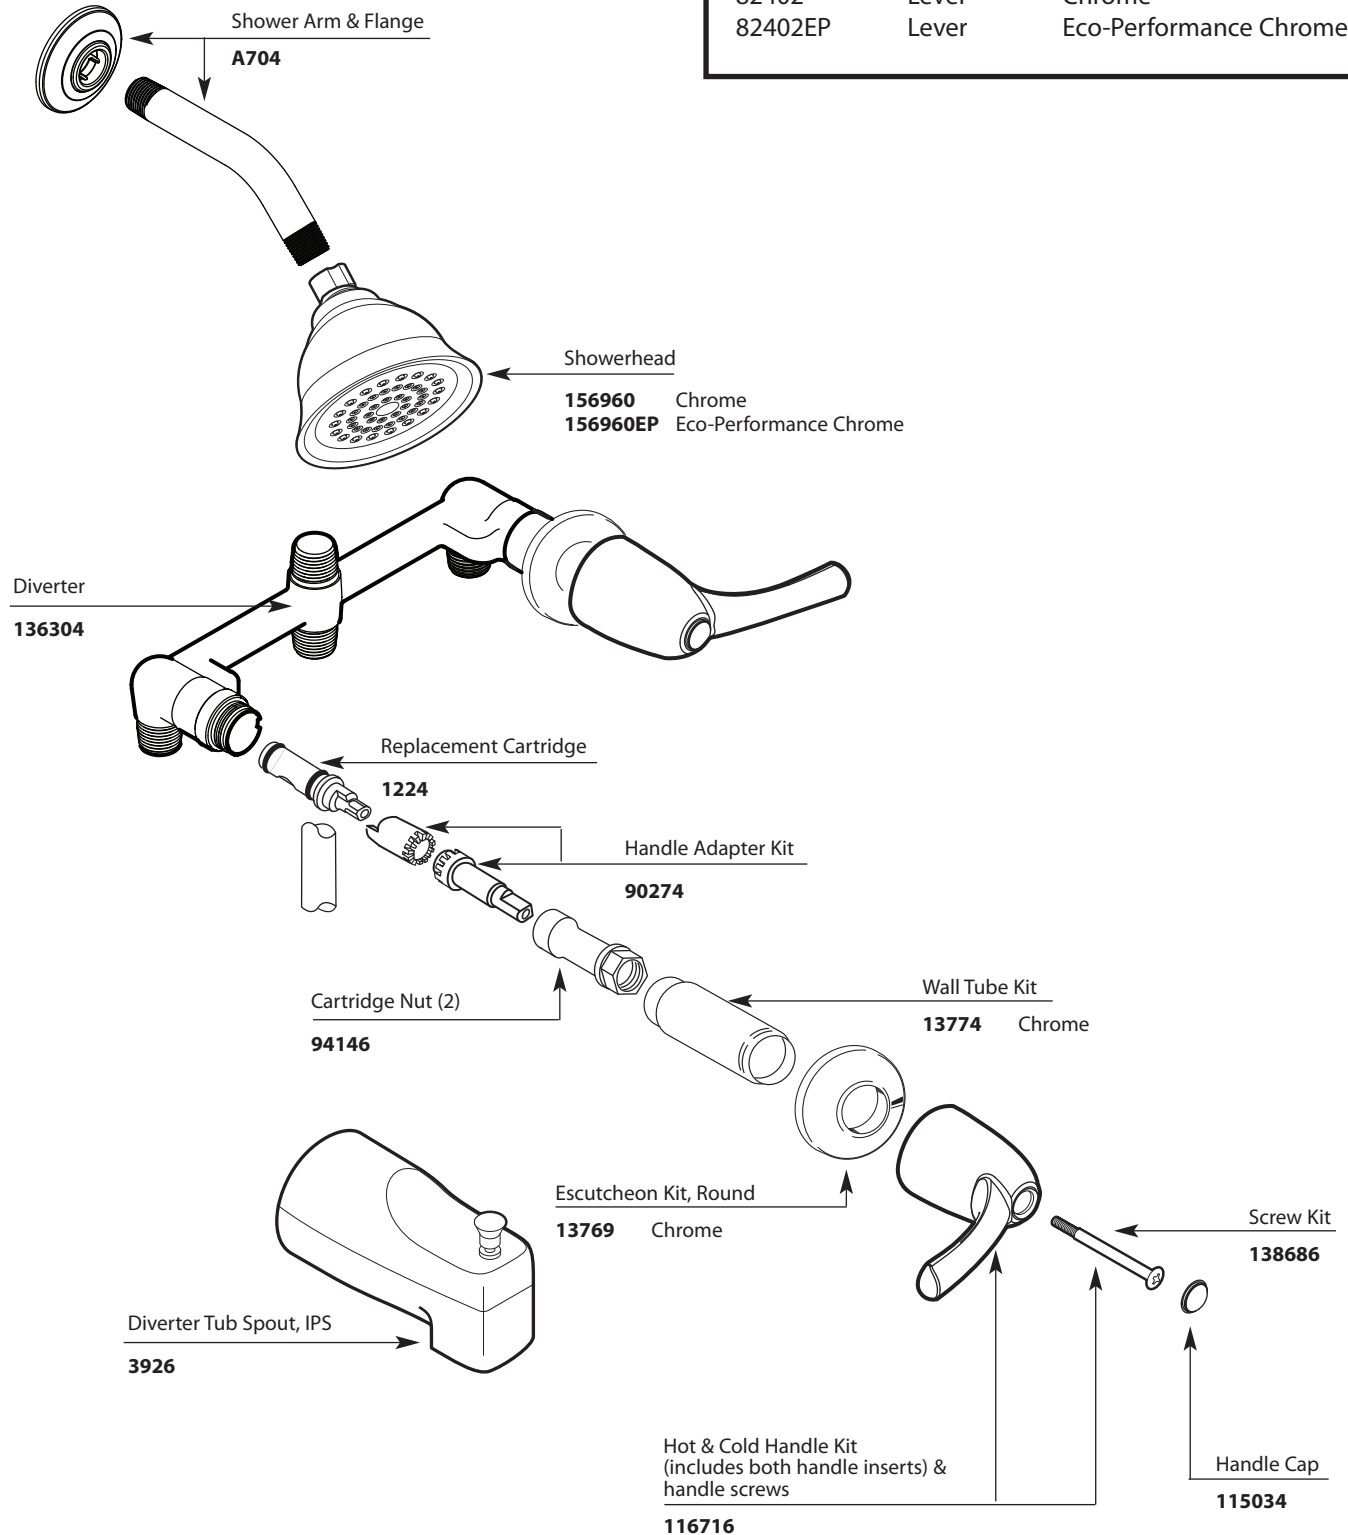

Buy it for looks. Buy it for life.®

■ Order by Part Number

*There is more than 1 version of this model.  
Page down to identify the version you have.*

# Illustrated Parts

MOEN®		
Two-Handle Tub/Shower Valve		
MODEL	TYPE	FINISH
82402	Lever	Chrome
82402EP	Lever	Eco-Performance Chrome

Buy it for looks. Buy it for life.®

■ Order by Part Number

(MODEL ON THIS PAGE IS PRIOR TO 4/2010)

# Illustrated Parts

MOEN®		
Two-Handle Tub/Shower Valve		
<u>MODEL</u>	<u>TYPE</u>	<u>FINISH</u>
82402	Lever	Chrome

TO ORDER PARTS CALL: 1-800-BUY-MOEN  
www.moen.com