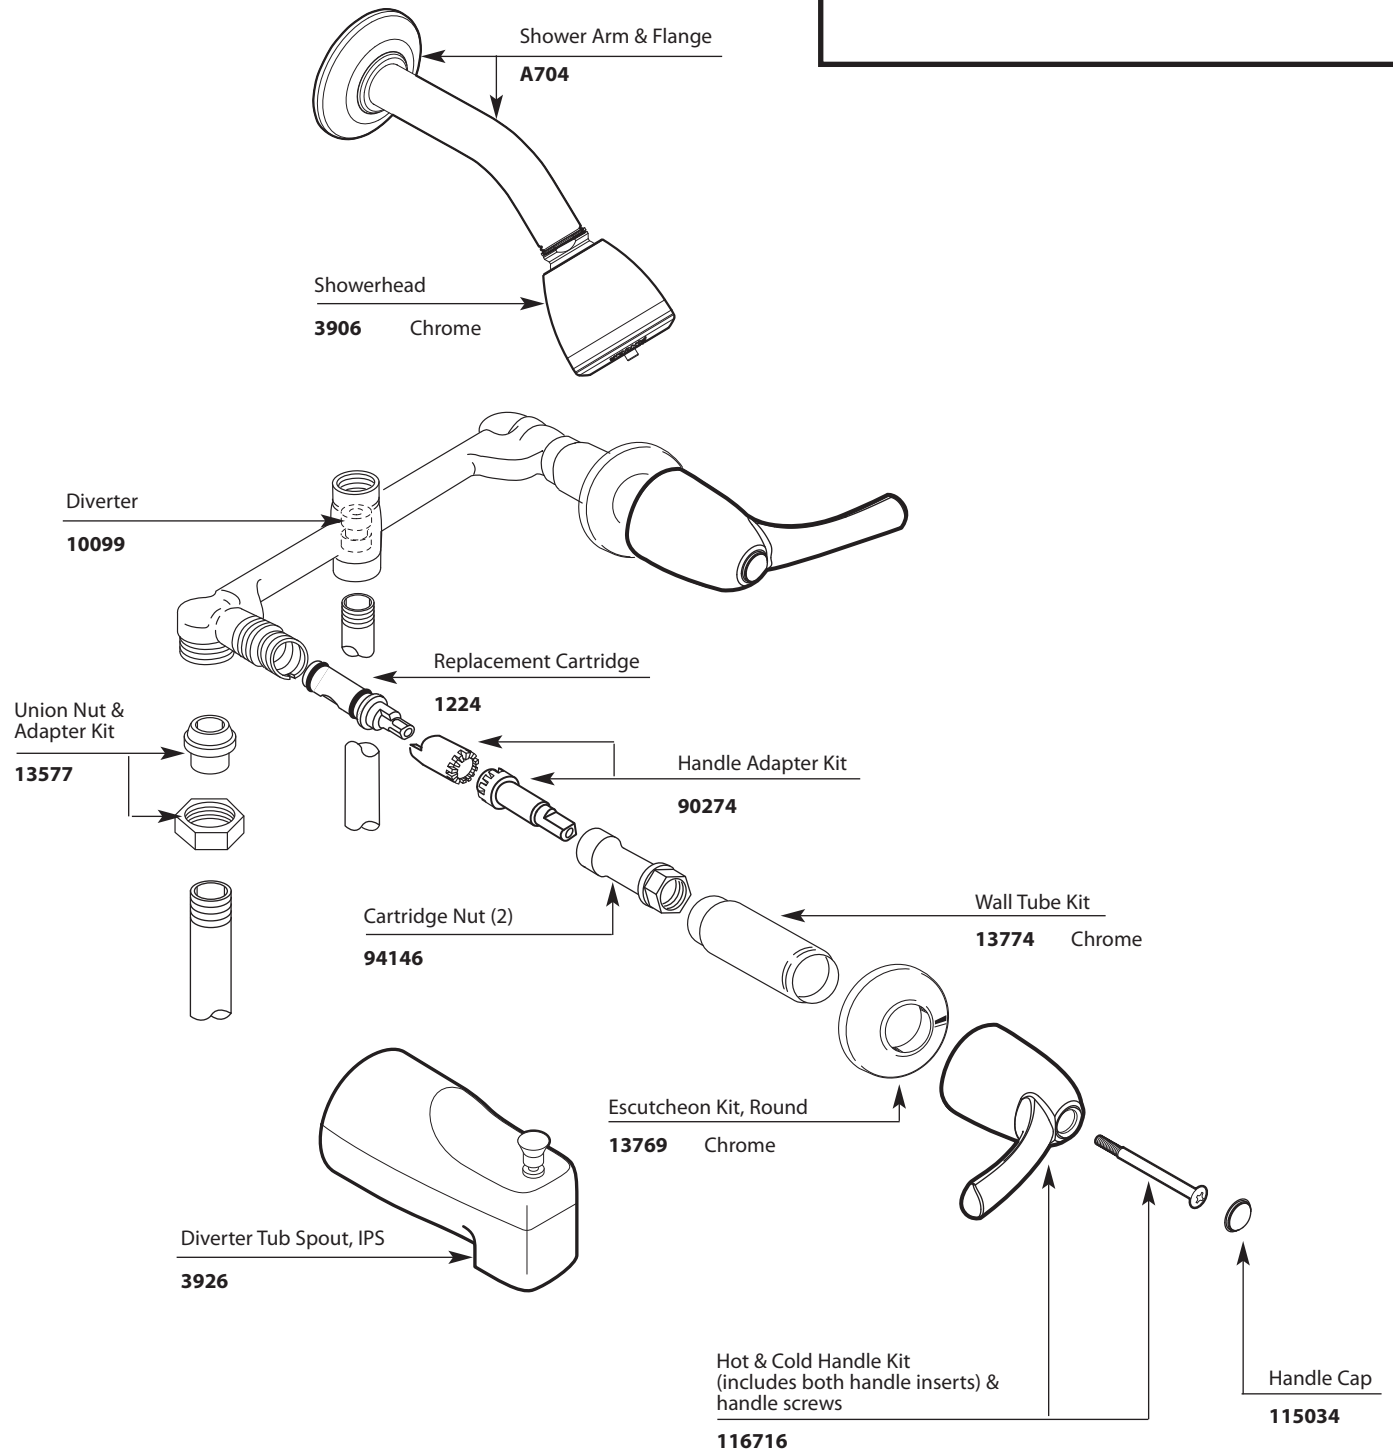

# Illustrated Parts

MOEN®		
Two-Handle Tub/Shower Valve		
MODEL	TYPE	FINISH
82402	Lever	Chrome
82402EP	Lever	Eco-Performance Chrome

Buy it for looks. Buy it for life.®

■ Order by Part Number

(MODEL ON THIS PAGE IS PRIOR TO 4/2010)

# Illustrated Parts

MOEN®		
Two-Handle Tub/Shower Valve		
<u>MODEL</u>	<u>TYPE</u>	<u>FINISH</u>
82402	Lever	Chrome

TO ORDER PARTS CALL: 1-800-BUY-MOEN  
www.moen.com