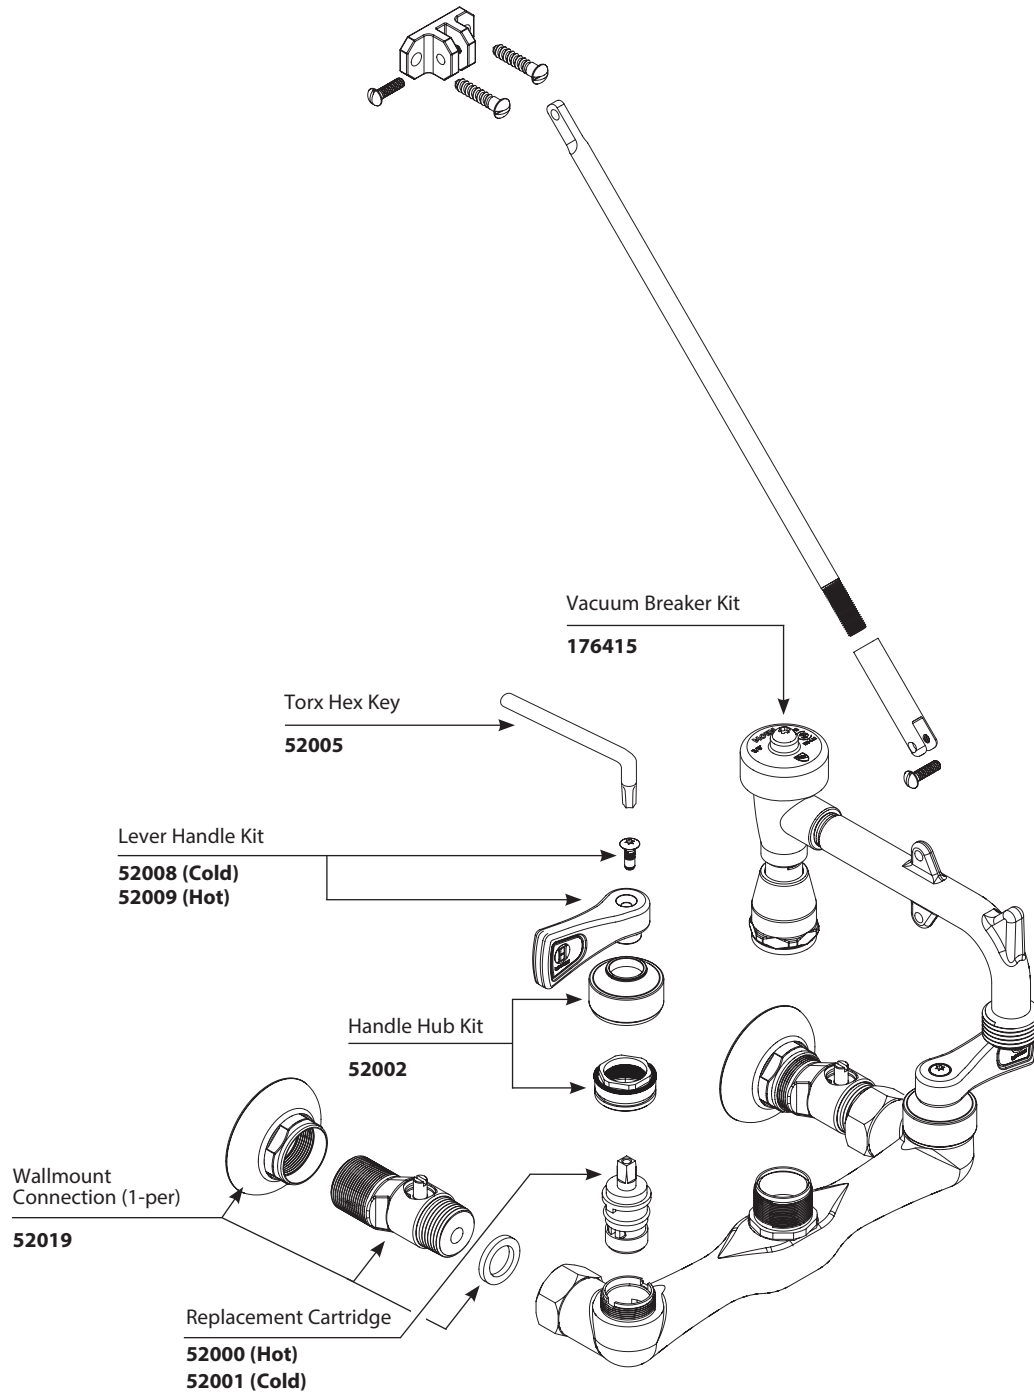

Illustrated Parts

■ Order by Part Number

*There is more than 1 version of this model.
Page down to identify the version you have.*

M-Dura™ Two-Handle Wall Mount Faucet		
MODEL	HANDLE	FINISH
8124	Lever	Chrome

Illustrated Parts

■ Order by Part Number

M-Dura™ Two-Handle Wall Mount Faucet		
<u>MODEL</u>	<u>HANDLE</u>	<u>FINISH</u>
8124	Lever	Chrome