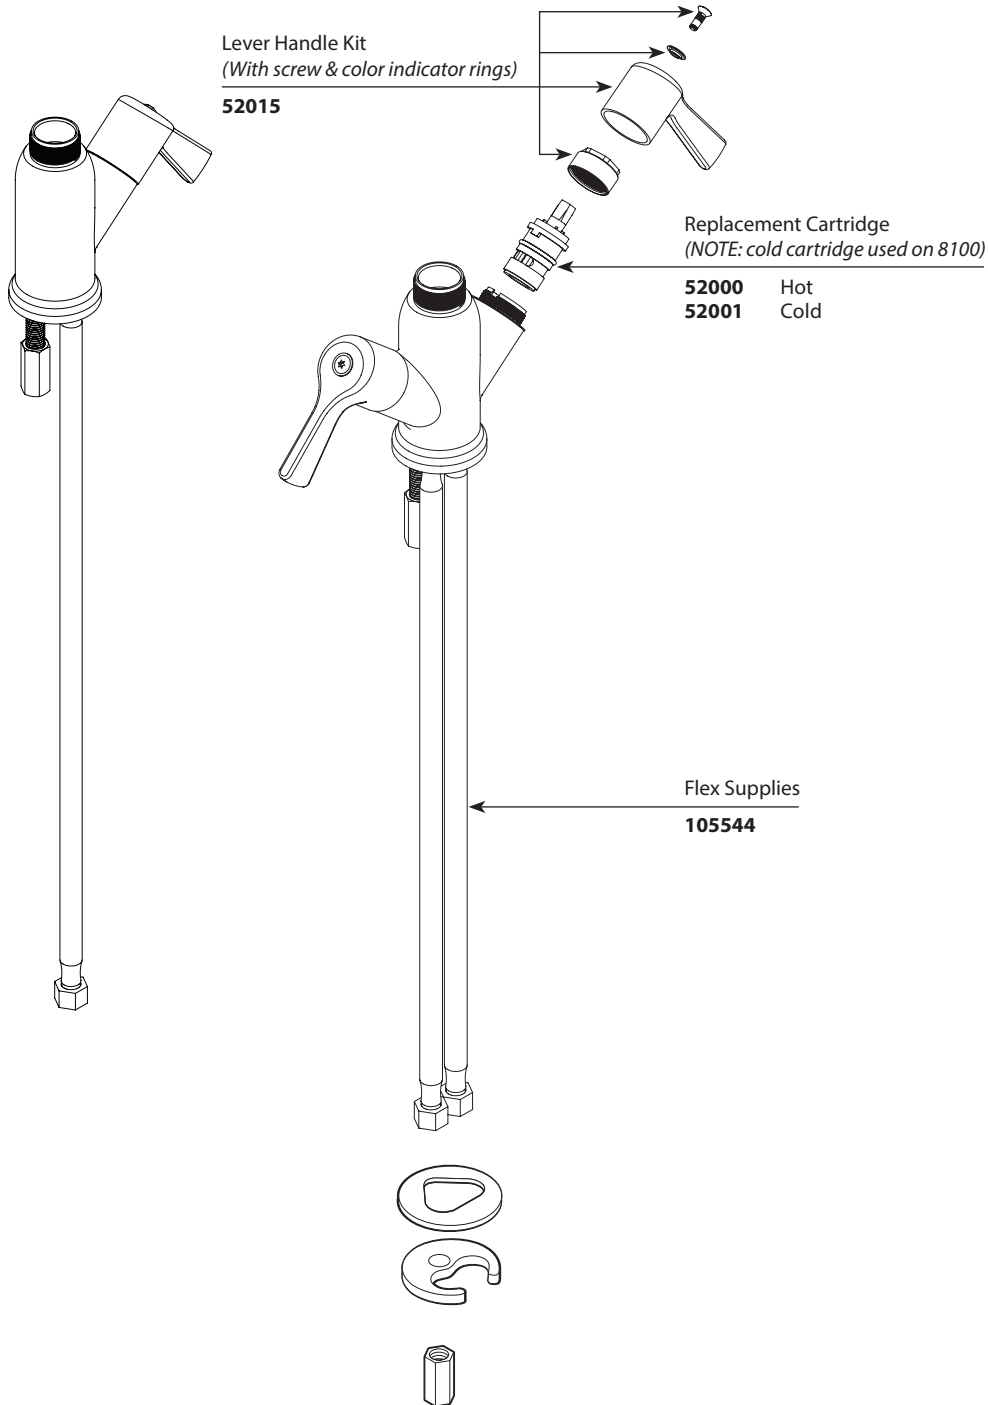

Buy it for looks. Buy it for life.®

■ Order by Part Number

*There is more than 1 version of this model.
Page down to identify the version you have.*

Illustrated Parts

Single and Two-Handle Laboratory Faucet		
<u>MODEL</u>	<u>HANDLE</u>	<u>FINISH</u>
8100	Single Handle	Chrome
8110	Two Handle	Chrome

Buy it for looks. Buy it for life.®

■ Order by Part Number

Illustrated Parts

Single and Two-Handle Laboratory Faucet		
<u>MODEL</u>	<u>HANDLE</u>	<u>FINISH</u>
8100	Single Handle	Chrome
8110	Two Handle	Chrome

Buy it for looks. Buy it for life.®

■ Order by Part Number

Illustrated Parts

Single and Two-Handle Bar Faucet		
<u>MODEL</u>	<u>HANDLE</u>	<u>FINISH</u>
8100	Single Cross	Chrome
8110	Dual Cross	Chrome

MODEL 8100

MODEL 8110