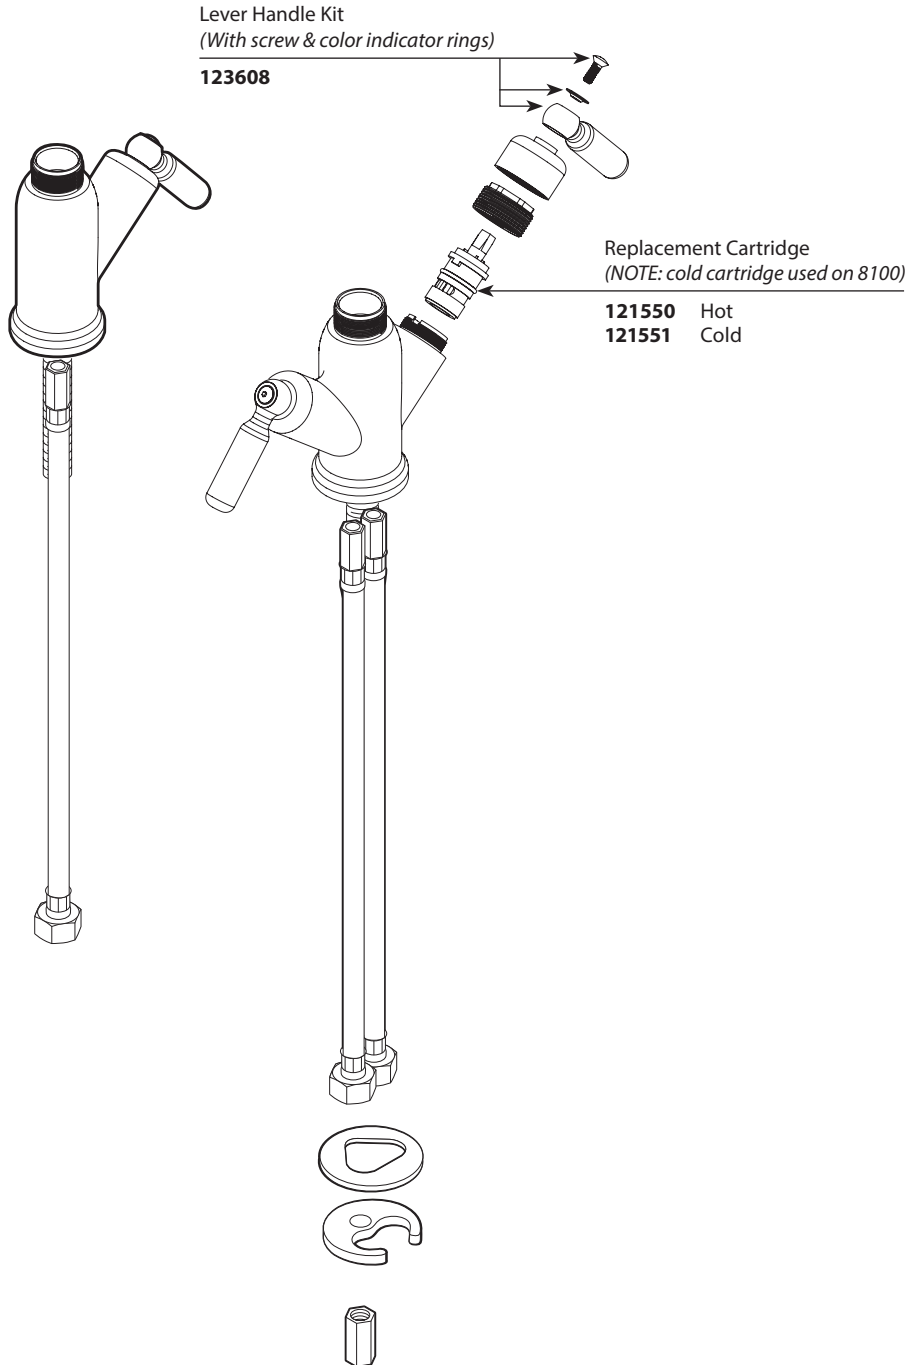

Buy it for looks. Buy it for life.®

■ Order by Part Number

*There is more than 1 version of this model.
Page down to identify the version you have.*

Illustrated Parts

Single and Two-Handle Laboratory Faucet		
<u>MODEL</u>	<u>HANDLE</u>	<u>FINISH</u>
8100	Single Handle	Chrome
8110	Two Handle	Chrome

Buy it for looks. Buy it for life.®

■ Order by Part Number

Illustrated Parts

Single and Two-Handle Laboratory Faucet		
<u>MODEL</u>	<u>HANDLE</u>	<u>FINISH</u>
8100	Single Handle	Chrome
8110	Two Handle	Chrome

Buy it for looks. Buy it for life.®

■ Order by Part Number

Illustrated Parts

Single and Two-Handle Bar Faucet		
<u>MODEL</u>	<u>HANDLE</u>	<u>FINISH</u>
8100	Single Cross	Chrome
8110	Dual Cross	Chrome

MODEL 8100

MODEL 8110