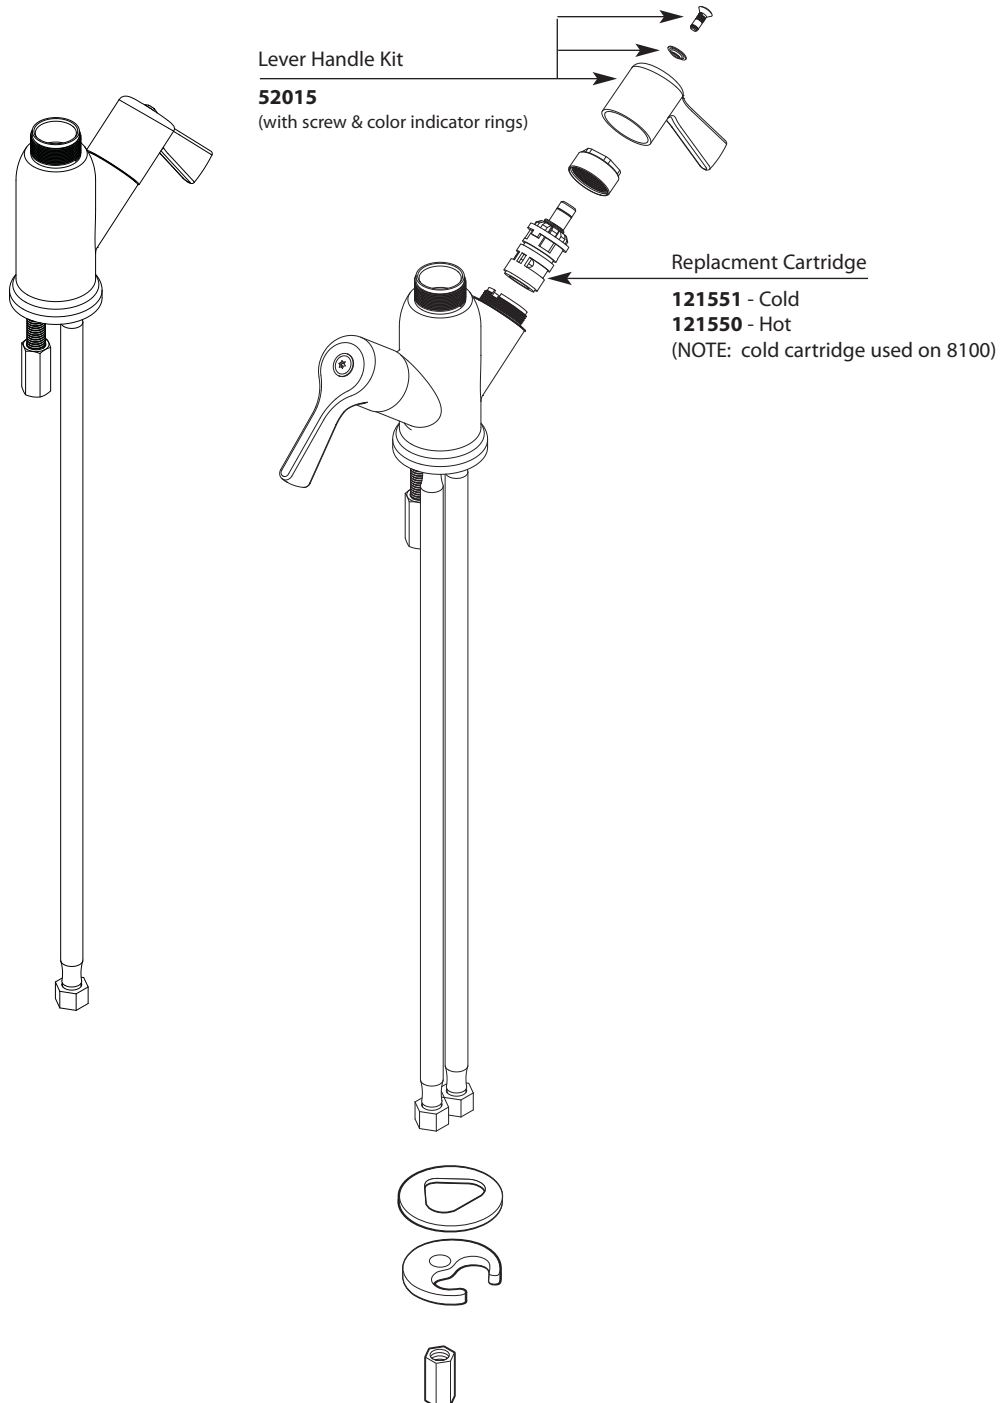

■ Order by Part Number

*There is more than 1 version of this model.  
Page down to identify the version you have.*

Single and Two-Handle Laboratory Faucet		
<u>MODEL</u>	<u>HANDLE TYPE</u>	<u>FINISH</u>
8100	Single Handle	Chrome
8110	Two Handle	Chrome

■ Order by Part Number

*There is more than 1 version of this model.  
Page down to identify the version you have.*

Single and Two-Handle Laboratory Faucet		
MODEL	HANDLE TYPE	FINISH
8100	Single Handle	Chrome
8110	Two Handle	Chrome

■ Order by Part Number

# Illustrated Parts

Single and Two-Handle Bar Faucet		
<u>MODEL</u>	<u>HANDLE TYPE</u>	<u>FINISH</u>
8100	Single Cross	Chrome
8110	Dual Cross	Chrome

MODEL 8100

MODEL 8110