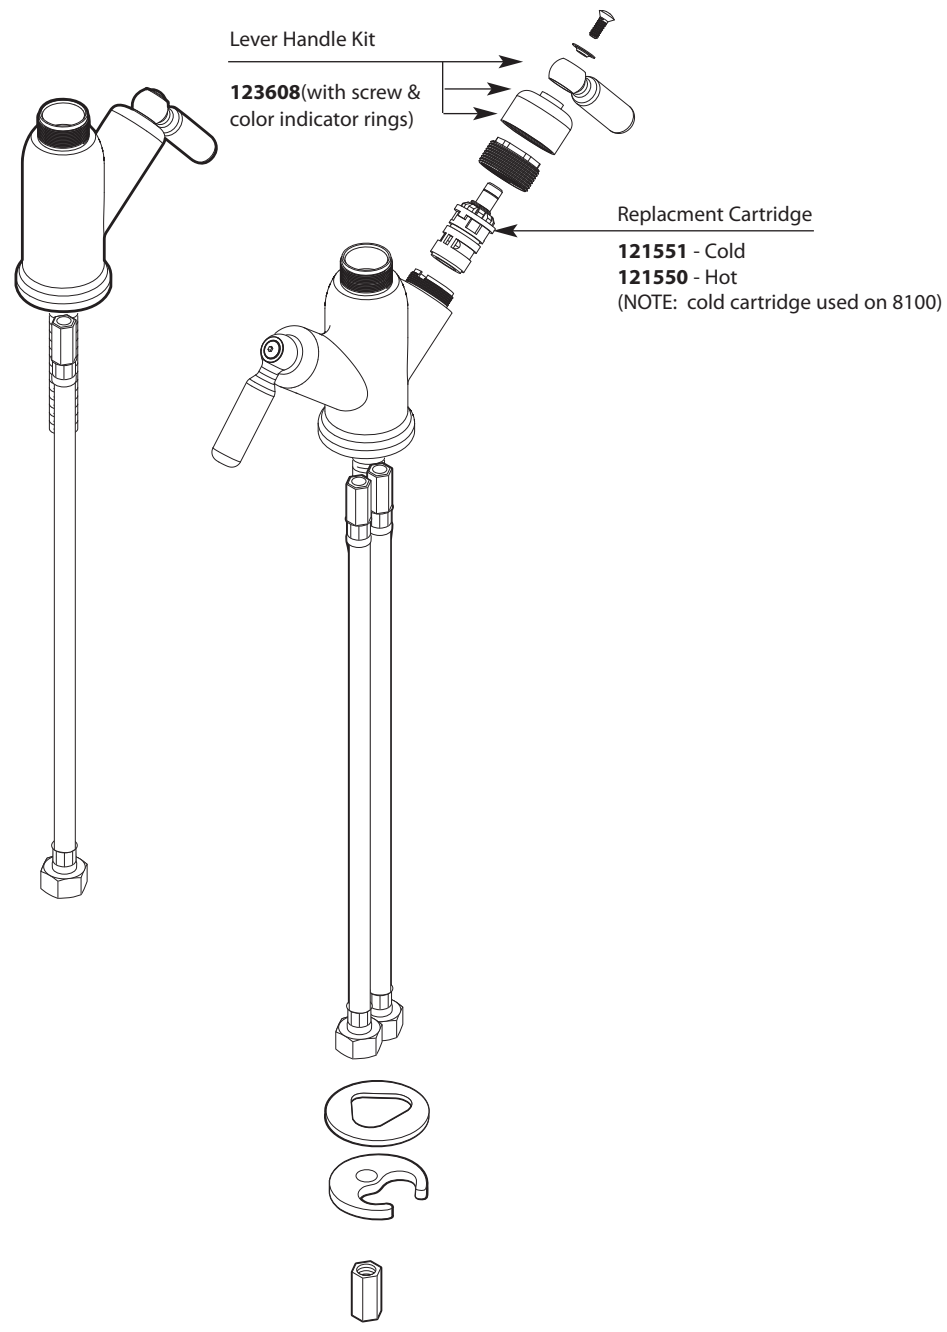

■ Order by Part Number

*There is more than 1 version of this model.  
Page down to identify the version you have.*

Single and Two-Handle Laboratory Faucet		
<u>MODEL</u>	<u>HANDLE TYPE</u>	<u>FINISH</u>
8100	Single Handle	Chrome
8110	Two Handle	Chrome

■ Order by Part Number

*There is more than 1 version of this model.  
Page down to identify the version you have.*

Single and Two-Handle Laboratory Faucet		
MODEL	HANDLE TYPE	FINISH
8100	Single Handle	Chrome
8110	Two Handle	Chrome

■ Order by Part Number

# Illustrated Parts

Single and Two-Handle Bar Faucet		
<u>MODEL</u>	<u>HANDLE TYPE</u>	<u>FINISH</u>
8100	Single Cross	Chrome
8110	Dual Cross	Chrome

MODEL 8100

MODEL 8110