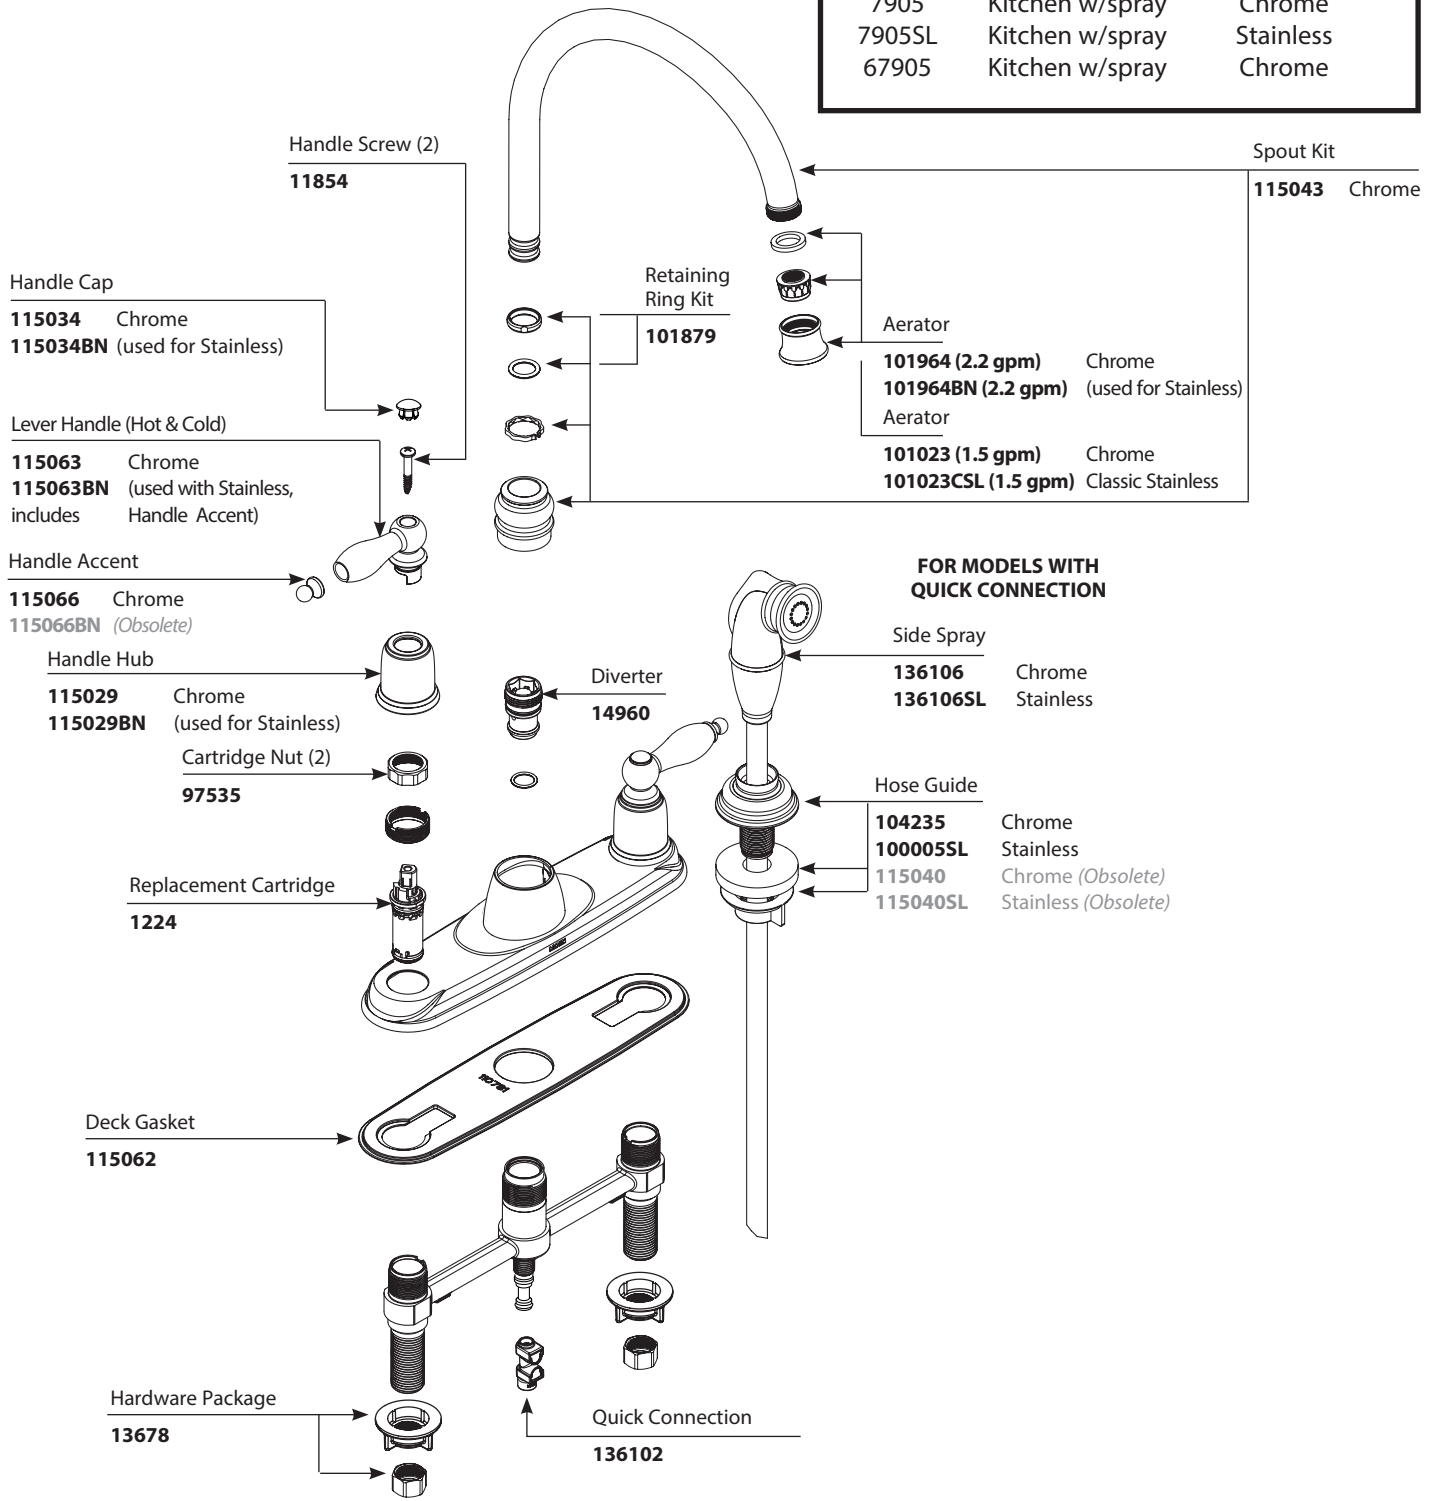

■ Order by Part Number

*There is more than one version of this model.  
Page down to identify the version you have.*

CASTLEBY™		
Two-Handle Lever Style Faucet		
MODEL	TYPE	FINISH
7902	Kitchen w/o spray	Chrome
7902SL	Kitchen w/o spray	Stainless
7905	Kitchen w/spray	Chrome
7905SL	Kitchen w/spray	Stainless
67905	Kitchen w/spray	Chrome

■ Order by Part Number

CASTLEBY™		
Two-Handle Lever Style Faucet		
MODEL	TYPE	FINISH
7902	Kitchen w/o spray	Chrome
7902SL	Kitchen w/o spray	Stainless
7905	Kitchen w/spray	Chrome
7905SL	Kitchen w/spray	Stainless
67905	Kitchen w/spray	Chrome