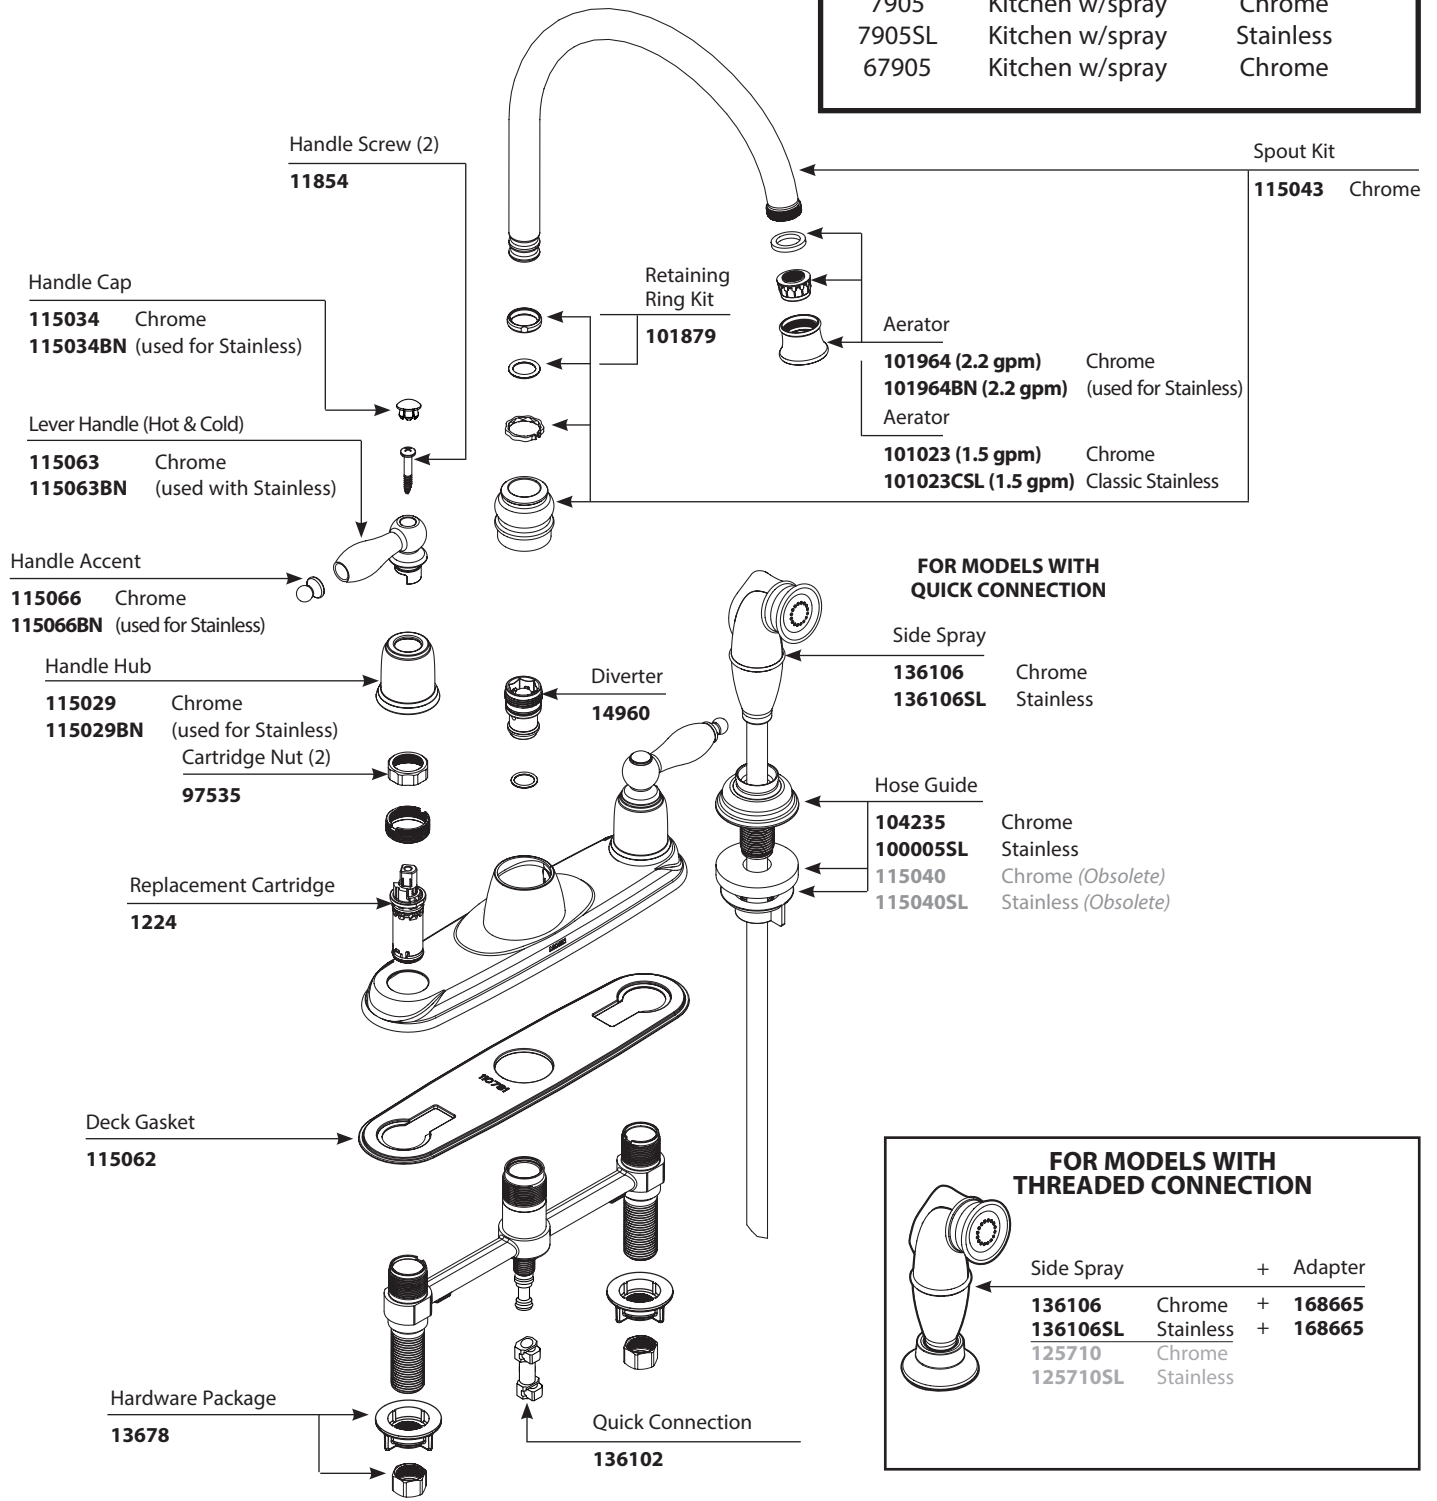

■ Order by Part Number

CASTLEBY™		
Two-Handle Lever Style Faucet		
MODEL	TYPE	FINISH
7902	Kitchen w/o spray	Chrome
7902SL	Kitchen w/o spray	Stainless
7905	Kitchen w/spray	Chrome
7905SL	Kitchen w/spray	Stainless
67905	Kitchen w/spray	Chrome