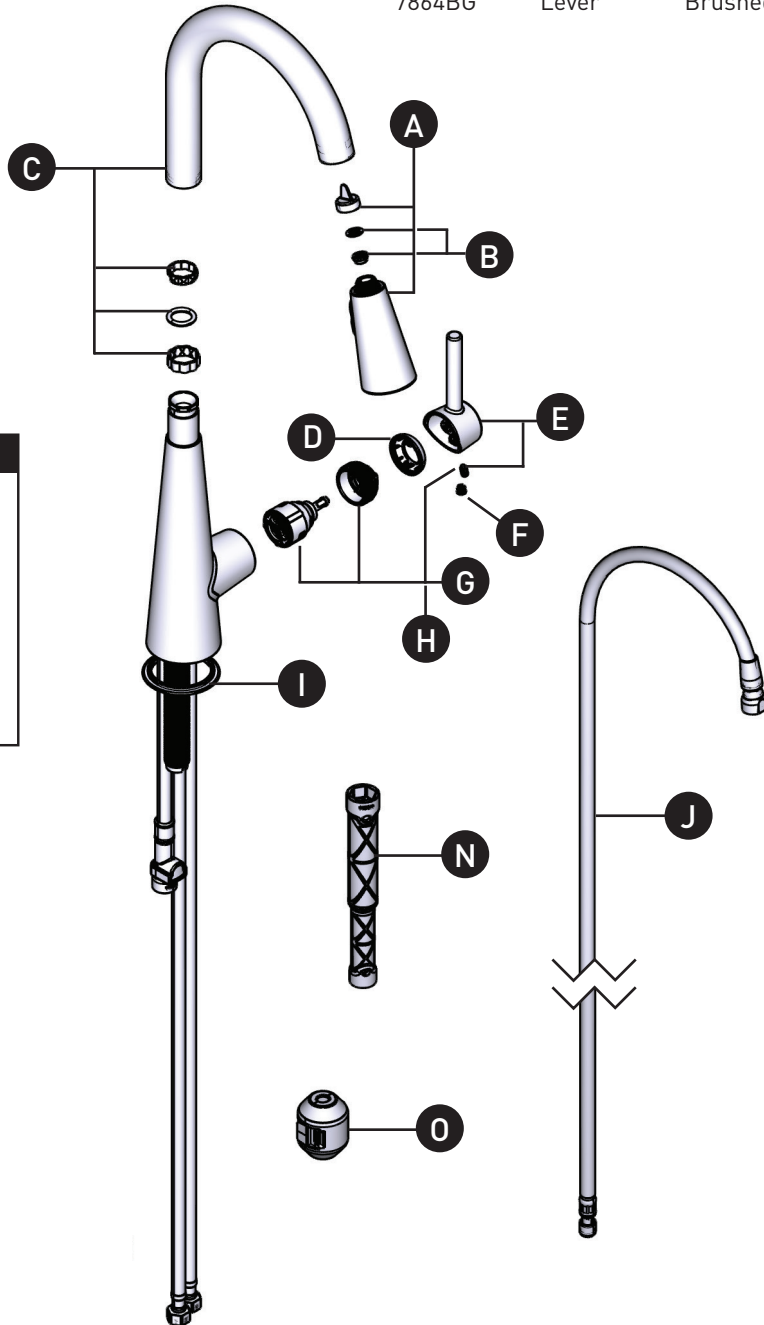

ID	Kit Description	Kit Number	Finish
A	Wand Kit	198279	Chrome
		198279SRS	Spot Resist Stainless
		198279BL	Matte Black
		198279BLS	Black Stainless
		198279BG	Brushed Gold
B	Wand Screen & O-ring Kit (1.5gpm)	158550	N/A
C	Spout Kit	176077	Chrome
		176077MSRS	Spot Resist Stainless
		176077BL	Matte Black
		176077BLS	Black Stainless
		176079BG	Brushed Gold
D	Handle Dome	160660	Chrome
		160660SRS	Spot Resist Stainless
		160660BL	Matte Black
		160660BLS	Black Stainless
		160660BG	Brushed Gold
E	Handle Kit	187729	Chrome
		187729SRS	Spot Resist Stainless
		187729BL	Matte Black
		187729BLS	Black Stainless
		187729BG	Brushed Gold
F	Plug Button	152859	Chrome
		152859CSL	[Use for Spot Resist Stainless]
		152859BL	Matte Black
		152859BLS	Black Stainless
		152859BG	Brushed Gold
G	Cartridge, Cartridge Nut and Set Screw	160657	N/A
H	Set Screw (Requires 3/32" hex key)	155023	N/A
I	Gasket Kit	143338	Use for Brushed Gold
J	Pulldown Hose Kit	150259	N/A
K	Escutcheon & Gasket Kit	141002	Chrome
		141002SRS	Spot Resist Stainless
		141002BL	Matte Black
		141002BLS	Black Stainless
		141002BG	Brushed Gold
L	Mounting Hardware	192155	N/A
M	Mounting Bracket	176787	N/A
N	Installation Tool	118305	N/A
O	Weight Kit	125989	N/A
P	Guide (Sold Separately)	159060	N/A

## SLEEK™

Single-Handle Pulldown Bar/Prep Faucet

ID	Kit Description	Kit Number	Finish
G	Cartridge, Cartridge Nut and Set Screw	160657	N/A
H	Set Screw (Requires 3/32" hex key)	155023	N/A
I	Gasket Kit	143338	Use for Matte Black
J	Pulldown Hose Kit	150259	N/A
K	Escutcheon & Gasket Kit	141002	Chrome
		141002SRS	Spot Resist Stainless
		141002BL	Matte Black
		141002BLS	Black Stainless
		141002ORB	Oil Rubbed Bronze
		141002BG	Brushed Gold
L	Mounting Hardware	192155	N/A
M	Mounting Bracket	176787	N/A
N	Installation Tool	118305	N/A
O	Weight Kit	125989	N/A
P	Guide (Sold Separately)	159060	N/A