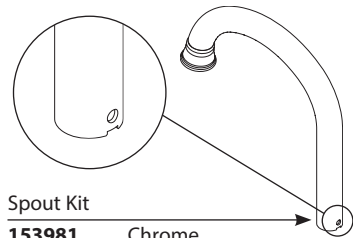

Aerator Kit (1.5 gpm)

- **101120** Chrome
- **101120CSL** Classic Stainless
- **101120ORB** Oil Rubbed Bronze
- **101120SRS** Spot Resist Stainless

Aerator Kit (2.2 gpm)

- **153982** Chrome
- **153982CSL** Classic Stainless
- **153982ORB** Oil Rubbed Bronze
- **153982SRS** Spot Resist Stainless

Spout Kit

- **176083** Chrome
- **176083CSL** Classic Stainless
- **176083ORB** Oil Rubbed Bronze
- **176083SRS** Spot Resist Stainless

Handle Kit

- **153978** Chrome
- **153978CSL** Classic Stainless
- **153978ORB** Oil Rubbed Bronze
- **153978SRS** Spot Resist Stainless

Set Screw

155023

Plug Button

- **152859** Chrome
- **152859CSL** Classic Stainless
  (Used For Spot Resist Stainless)
- **152859ORB** Oil Rubbed Bronze
- **152859SRS** Spot Resist Stainless

Handle Dome

- **140997** Chrome
- **140997CSL** Classic Stainless
- **140997ORB** Oil Rubbed Bronze
- **140997SRS** Spot Resist Stainless

Side Spray

- **136106** Chrome
- **136106CSL** Classic Stainless
- **136106ORB** Oil Rubbed Bronze
- **136106SRS** Spot Resist Stainless

Hose Guide
(Side Spray Extension Kit 100816 Available for Thick Deck Installation)

- **104235** Chrome
- **104235CSL** Classic Stainless
- **104235ORB** Oil Rubbed Bronze
- **126956SRS** Spot Resist Stainless

Cartridge, Cartridge Nut and Set Screw

1255

Cartridge Nut
Note: Must change nut with cartridge

144266

Divertor

144578

3-Hole Escutcheon

- **141002** Chrome
- **141002CSL** Classic Stainless
- **141002ORB** Oil Rubbed Bronze
- **141002SRS** Spot Resist Stainless

Installation Tool

118305

Mounting Hardware

113173

Gasket Kit
153983

SPOUT KIT
PRIOR TO 11/2014

Spout Kit

- **153981** Chrome
- **153981CSL** Classic Stainless
- **153981ORB** Oil Rubbed Bronze
- **153981SRS** Spot Resist Stainless