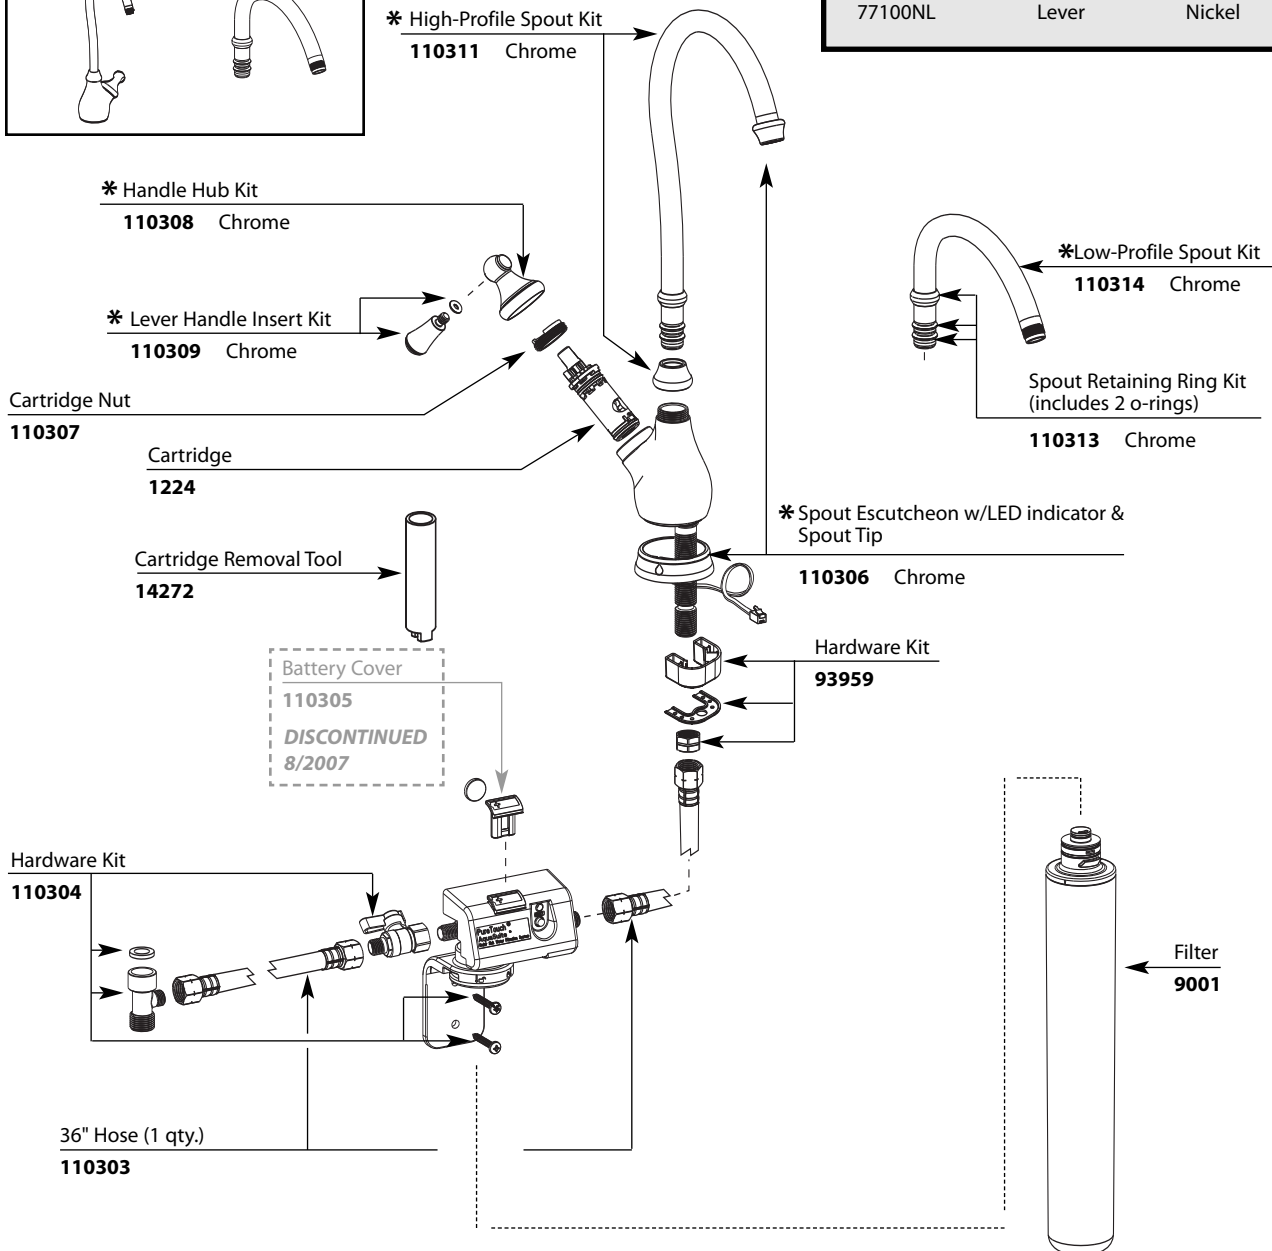

Buy it for looks. Buy it for life.®

Illustrated Parts

■ Order by Part Number

*** AquaSuite Faucet Kit**
110315
 (Everything above the deck less handle insert, spout tip and spout escutcheon.)

**PureTouch® AquaSuite®
Under Sink Water Filtration System**

MODEL	HANDLE	FINISH
Discontinued		
77100	Lever	Chrome
77100W	Lever	Glacier
77100S	Lever	Sand
77100V	Lever	Ivory
77100P	Lever	Polished Brass
77100SL	Lever	Stainless
77100CPR	Lever	Copper
77100BP	Lever	Black Opal
77100PM	Lever	Platinum
77100ST	Lever	Satine
77100CG	Lever	Classic Gold
77100NL	Lever	Nickel

Buy it for looks. Buy it for life.®

Illustrated Parts

■ Order by Part Number

Available Finishes

* Part Finishes Chart

- Spout Escutcheon w/LED Indicator
- 110306** Chrome
 - 110306P** Polished Brass
 - 110306W** Glacier
 - 110306S** Sand
 - 110306V** Ivory
 - 110306SL** Stainless
 - 110306CPR** Copper
 - 110306PM** Platinum
 - 110306BP** Black Opal
 - 110306ST** Satine
 - 110306NL** Nickel
 - 110306CG** Classic Gold

- Handle Hub Kit
- 110308** Chrome
 - 110308P** Polished Brass
 - 110308W** Glacier
 - 110308S** Sand
 - 110308V** Ivory
 - 110308SL** Stainless
 - 110308CPR** Copper
 - 110308PM** Platinum
 - 110308BP** Black Opal
 - 110308ST** Satine
 - 110308NL** Nickel
 - 110308CG** Classic Gold