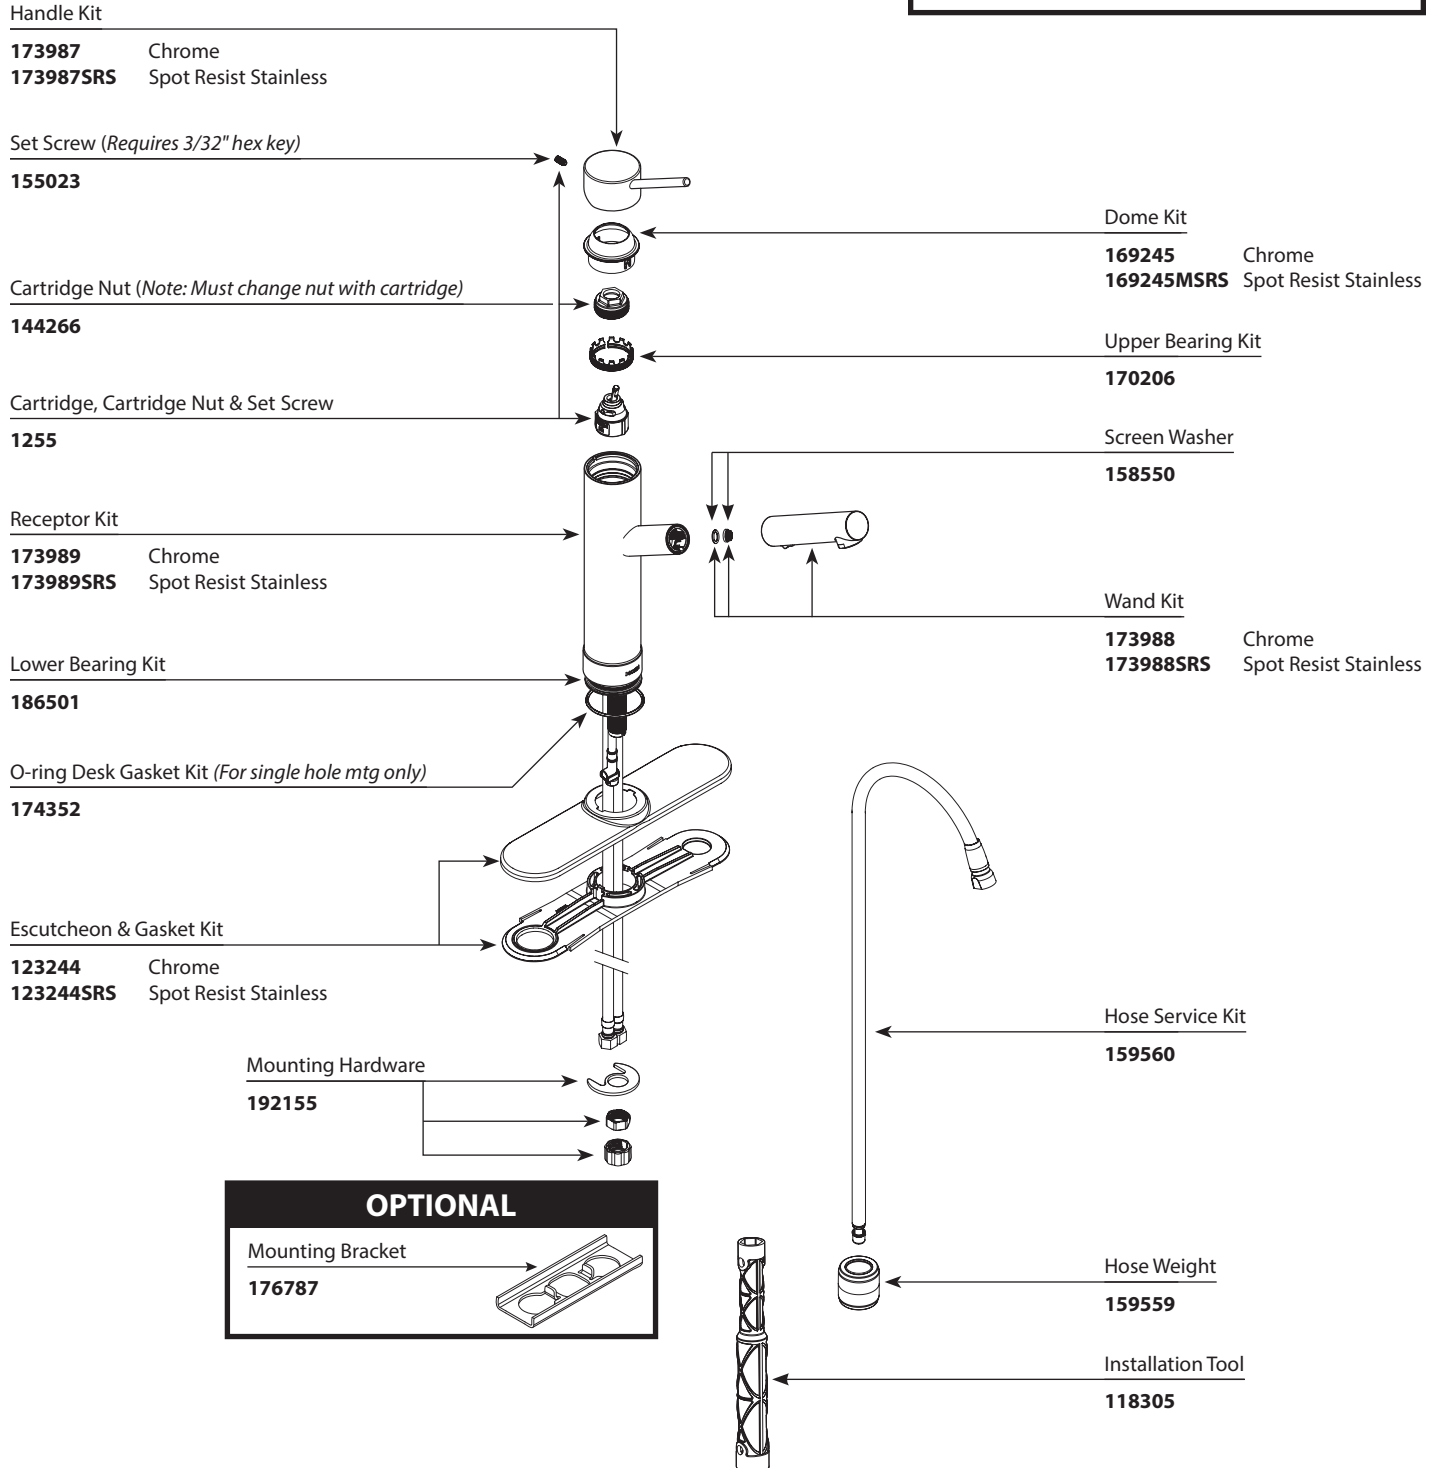

■ Order by Part Number

*There is more than 1 version of this model.  
Page down to identify the version you have.*

<b>TILT™</b>	
<b>Single Handle Kitchen Pull Out Faucet</b>	
<b>MODEL</b>	<b>FINISH</b>
7626C	Chrome
7626SRS	Spot Resist Stainless

■ Order by Part Number

<b>TILT™</b>	
<b>Single Handle Kitchen Pull Out Faucet</b>	
<b>MODEL</b>	<b>FINISH</b>
7626C	Chrome
7626SRS	Spot Resist Stainless