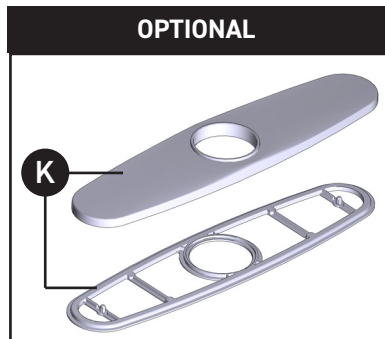

MOEN®

BY MOEN
SMART FAUCET.

ORDER BY PART NUMBER

Illustrated Parts

U by Moen Smart Faucet

CIA™ Single-Handle High Arc Pull-down Kitchen Faucet

MODEL	HANDLE	FINISH
7622EVC	Lever	Chrome
7622EVBL	Lever	Matte Black
7622EVBG	Lever	Brushed Gold
7622EVSRS	Lever	Spot Resist Stainless

ID	Kit Number	Kit Description	Finish
A	207769	Faucet Ass'y Kit	Chrome
	207769BL		Matte Black
	207769BG		Brushed Gold
	207769SRS		Spot Resist Stainless
B	207773	Handle Dome	Chrome
	207773BL		Matte Black
	207773BG		Brushed Gold
	207773SRS		Spot Resist Stainless
C	207771	Handle Kit	Chrome
	207771BL		Matte Black
	207771BG		Brushed Gold
	207771SRS		Spot Resist Stainless
D	141025	Wand Screen O-Ring Kit (for PowerBoost wand)	N/A
E	168492	PowerBoost Wand Kit	Chrome
	168492BL		Matte Black
	168492BG		Brushed Gold
	168492SRS		Spot Resist Stainless
F	207770	Escutcheon Kit	Chrome/Spot Resist Stainless
	207770BL		Matte Black
	207770BG		Brushed Gold
	207770SRS		Spot Resist Stainless
G	150259	Pull-down Hose	N/A
H	201310	Mounting Hardware	N/A
I	118305	Installation Tool	N/A
J	125989	Hose Weight	N/A
K	141002	Escutcheon Kit (optional)	Chrome
	141002BL		Matte Black
	141002BG		Brushed Gold
	141002SRS		Spot Resist Stainless
L	201311	Control Box	N/A
M	201309	Battery Holder, Hardware Pack (6DAlkaline Batteries not included)	N/A
N	197171	Filter Screens	N/A
O	176787	Mounting Bracket (optional)	N/A
P	199785	Wall Mount Kit	N/A
Q	169031	AC Adapter (sold separately)	N/A
R	140251	Gasket Kit	N/A

OPTIONAL

OPTIONAL