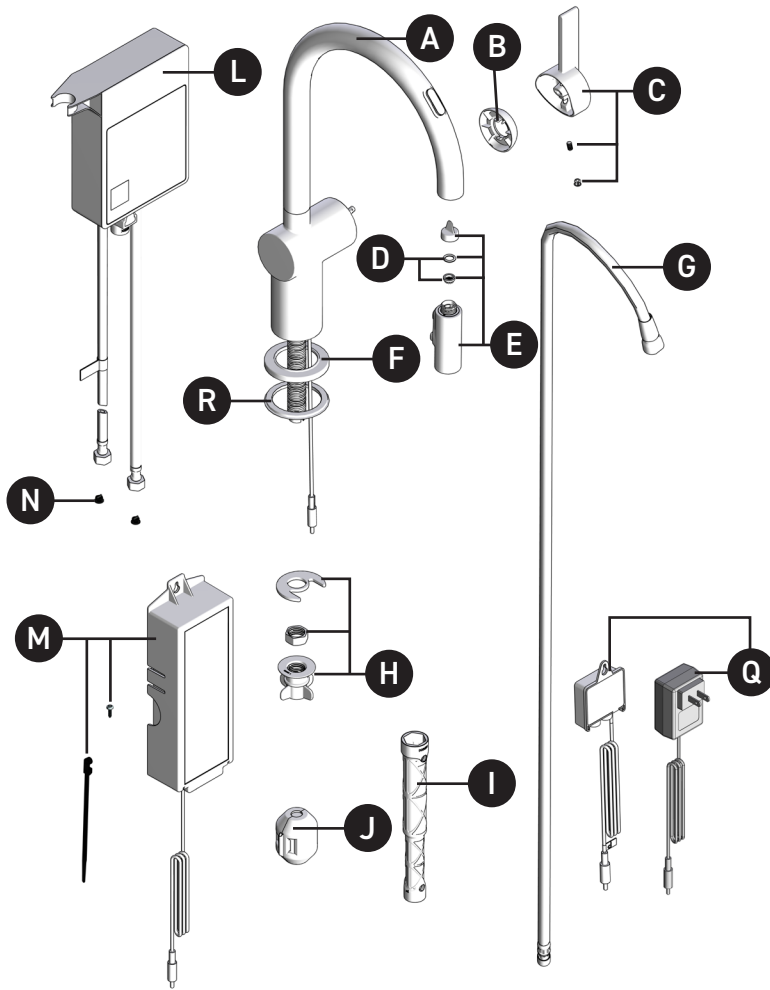

# MOEN®

**BY MOEN**  
SMART FAUCET.

**ORDER BY PART NUMBER**

## Illustrated Parts

U by Moen Smart Faucet

CIA™ Single-Handle High Arc Pull-down Kitchen Faucet

MODEL	HANDLE	FINISH
7622EVC	Lever	Chrome
7622EVBL	Lever	Matte Black
7622EVBG	Lever	Brushed Gold
7622EVSRS	Lever	Spot Resist Stainless

ID	Kit Number	Kit Description	Finish
A	207769	Faucet Ass'y Kit	Chrome
	207769BL		Matte Black
	207769BG		Brushed Gold
	207769SRS		Spot Resist Stainless
B	207773	Handle Dome	Chrome
	207773BL		Matte Black
	207773BG		Brushed Gold
	207773SRS		Spot Resist Stainless
C	207771	Handle Kit	Chrome
	207771BL		Matte Black
	207771BG		Brushed Gold
	207771SRS		Spot Resist Stainless
D	141025	Wand Screen O-Ring Kit (for PowerBoost wand)	N/A
E	168492	PowerBoost Wand Kit	Chrome
	168492BL		Matte Black
	168492BG		Brushed Gold
	168492SRS		Spot Resist Stainless
F	207770	Escutcheon Kit	Chrome/Spot Resist Stainless
	207770BL		Matte Black
	207770BG		Brushed Gold
	207770SRS		Spot Resist Stainless
G	150259	Pull-down Hose	N/A
H	201310	Mounting Hardware	N/A
I	118305	Installation Tool	N/A
J	125989	Hose Weight	N/A
K	141002	Escutcheon Kit (optional)	Chrome
	141002BL		Matte Black
	141002BG		Brushed Gold
	141002SRS		Spot Resist Stainless
L	201311	Control Box	N/A
M	201309	Battery Holder, Hardware Pack (6DAlkaline Batteries not included)	N/A
N	197171	Filter Screens	N/A
O	176787	Mounting Bracket (optional)	N/A
P	199785	Wall Mount Kit	N/A
Q	169031	AC Adapter (sold separately)	N/A
R	140251	Gasket Kit	N/A