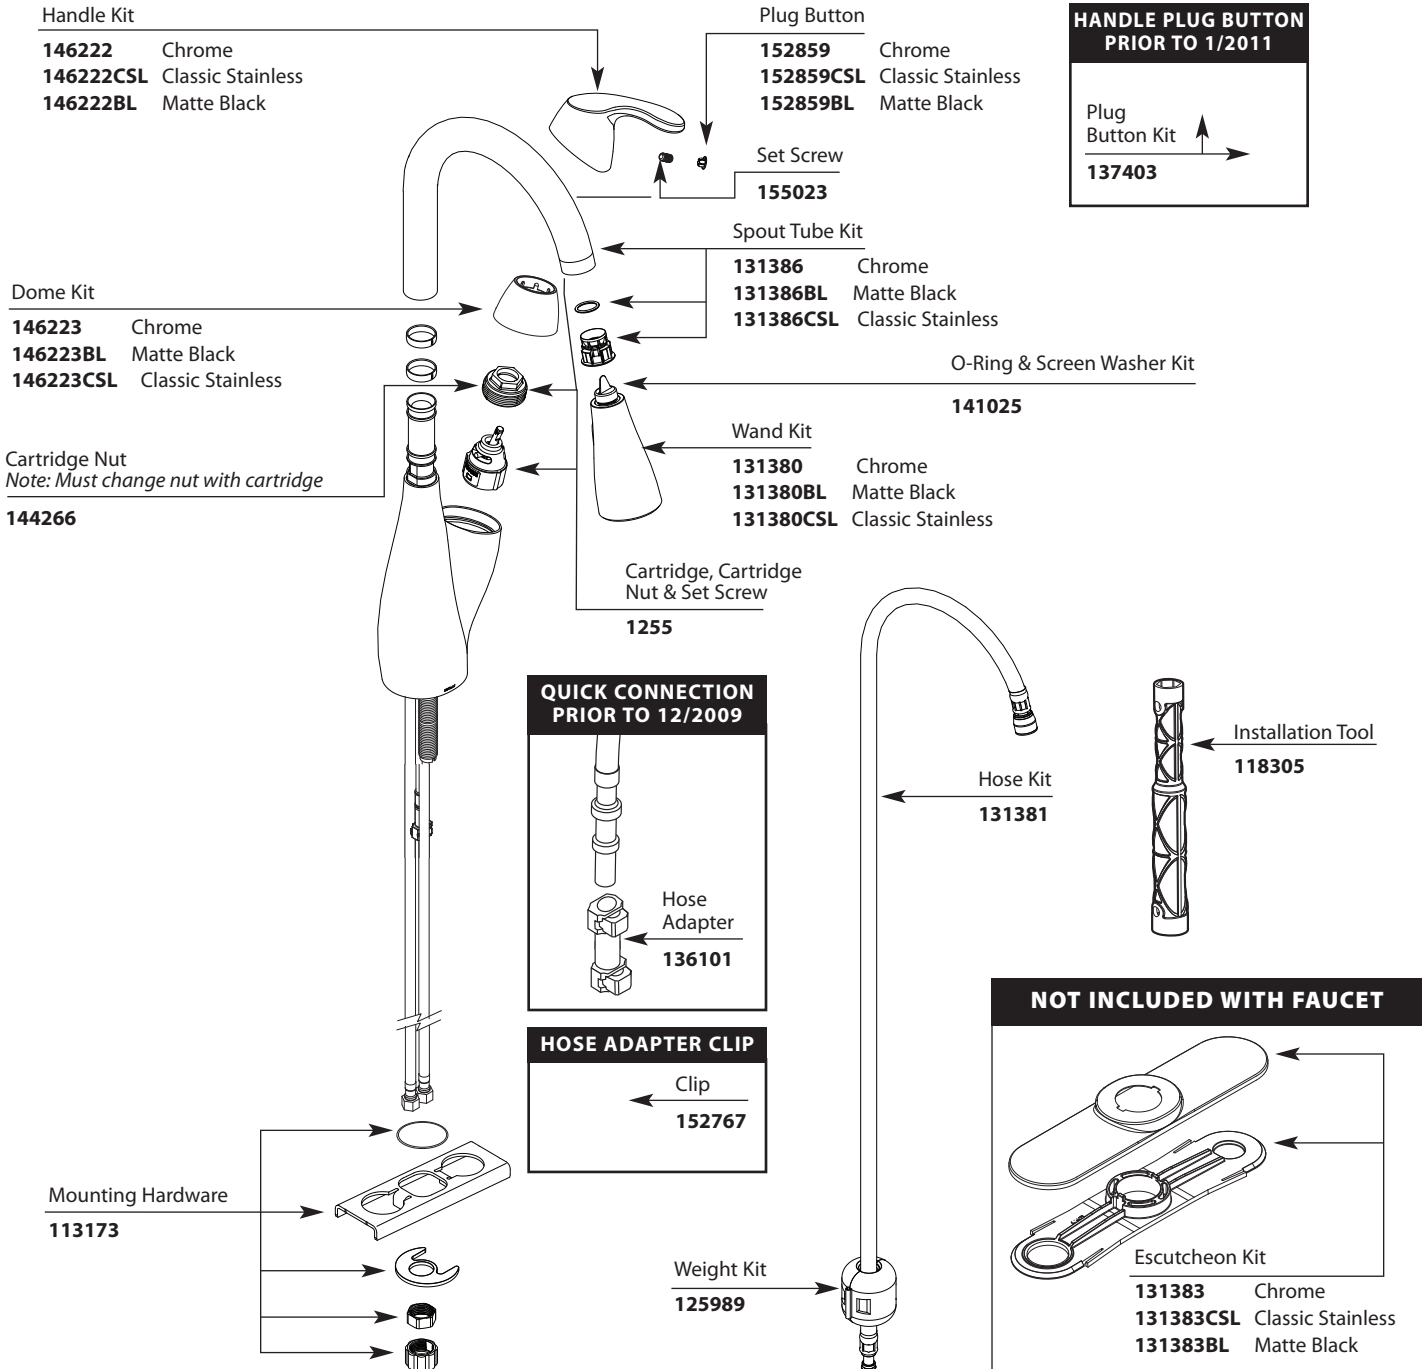

Buy it for looks. Buy it for life.®

■ Order by Part Number

*There is more than 1 version of this model.
Page down to identify the version you have.*

Illustrated Parts

MEDORA® Single-Handle High Arc Pull Out Kitchen Faucet		
MODEL	TYPE	FINISH
7599C	Lever	Chrome
7599BL	Lever	Matte Black
7599CSL	Lever	Classic Stainless

Buy it for looks. Buy it for life.®

■ Order by Part Number

Illustrated Parts

MEDORA™ Single-Handle High Arc Pull Out Kitchen Faucet		
MODEL	TYPE	FINISH
7599C	Lever	Chrome
7599BL	Lever	Matte Black
7599SL	Lever	Stainless