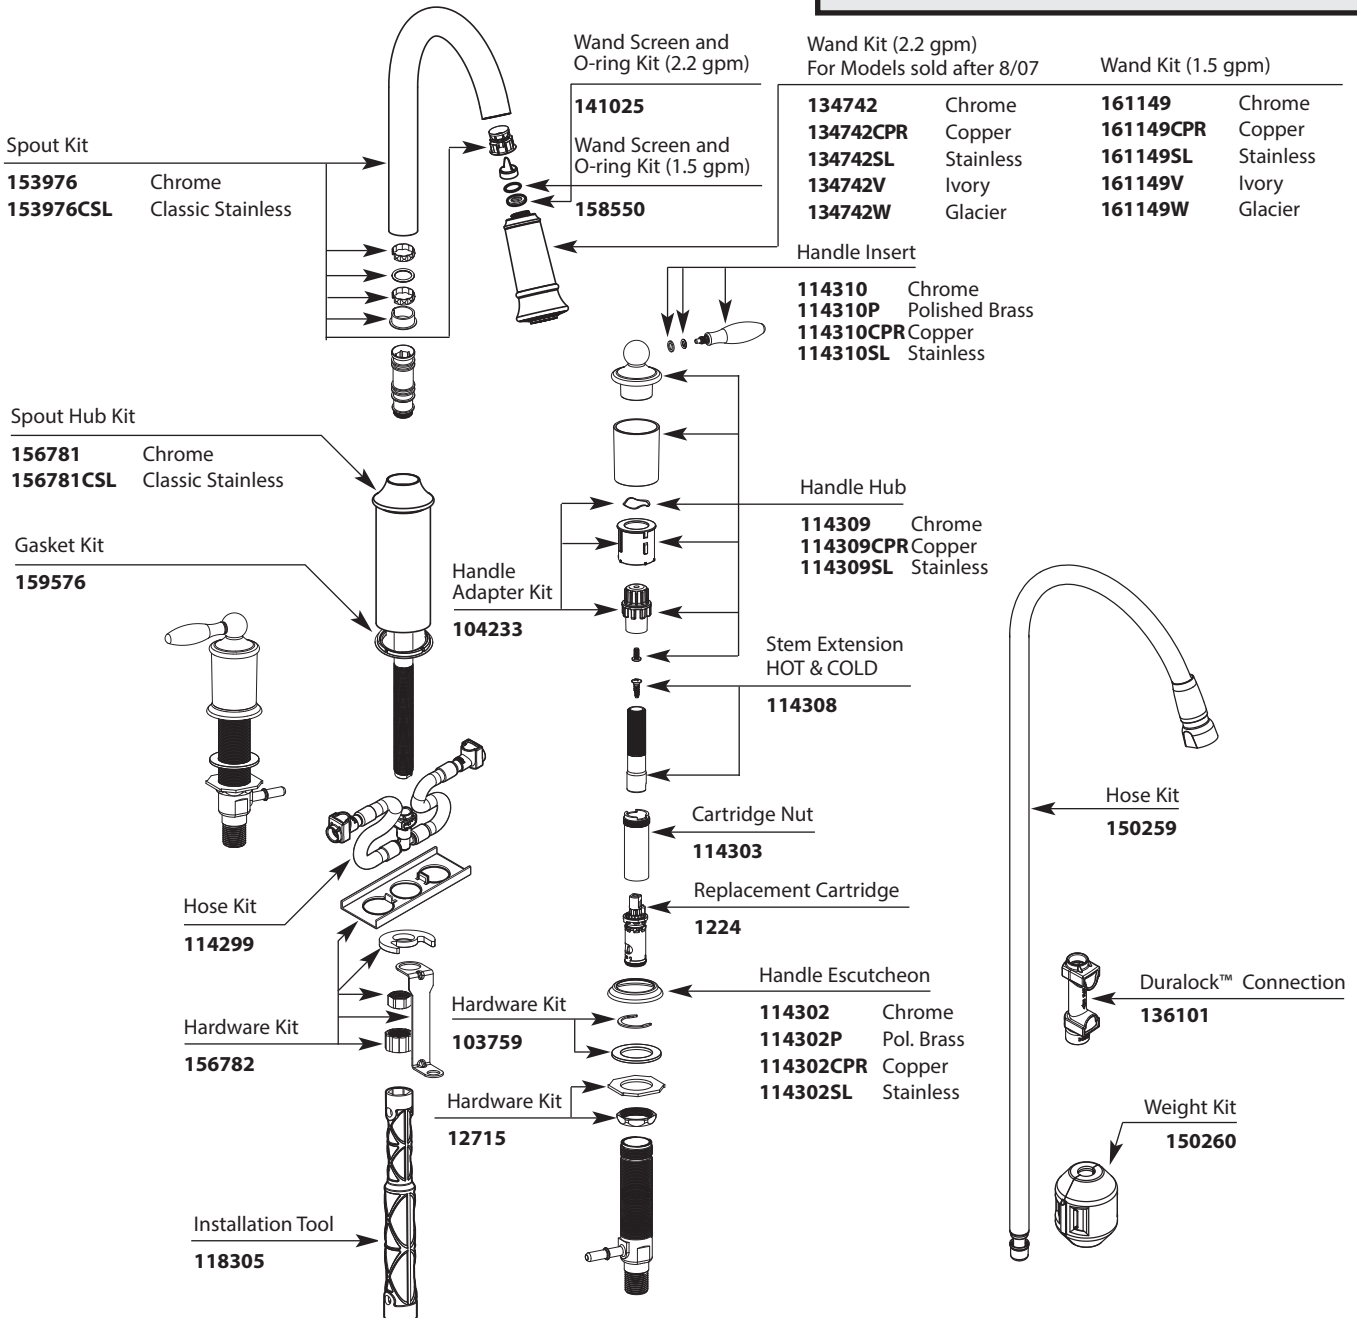

Buy it for looks. Buy it for life.®

■ Order by Part Number

*There is more than 1 version of this model.
Page down to identify the version you have.*

Illustrated Parts

Aberdeen™ Two Handle High Arc Pull Down Kitchen Faucet		
MODEL	HANDLE	FINISH
7592C	Lever	Chrome
7592CSL	Lever	Classic Stainless
Discontinued		
7592CP	Lever	Chrome/Pol. Brass
7592CPR	Lever	Copper
86592C	Lever	Chrome
7592S	Lever	Sand
7592SL	Lever	Stainless

Buy it for looks. Buy it for life.®

■ Order by Part Number

Spout Kit
153976 Chrome
153976CSL Classic Stainless

Spout Hub Kit
156781 Chrome
156781CSL Classic Stainless

Gasket Kit
159576

Wand Screen and O-ring Kit (2.2 gpm)

141025
Wand Screen and O-ring Kit (1.5 gpm)
158550

Wand Kit (2.2 gpm)
For Models sold after 8/07

Wand Kit (1.5 gpm)

134742 Chrome
134742CPR Copper
134742SL Stainless
134742V Ivory
134742W Glacier

161149 Chrome
161149CSL Classic Stainless
161149CPR Copper (*Obsolete*)
161149SL Stainless (*Obsolete*)
161149V Ivory (*Obsolete*)
161149W Glacier (*Obsolete*)

150260

Check Valve

Hose & Weight Kit

114297 Obsolete
Replace with **141044** in
Correct Finish

Hose Kit

114299

Aberdeen™		
Two Handle High Arc Pull Down Kitchen Faucet (Models sold prior to 3/1/04)		
MODEL	HANDLE	FINISH
7592C	Lever	Chrome
7592SL	Lever	Stainless
7592CPR	Lever	Copper
Discontinued		
7592CP	Lever	Chrome/Pol.
7592S	Lever	Sand