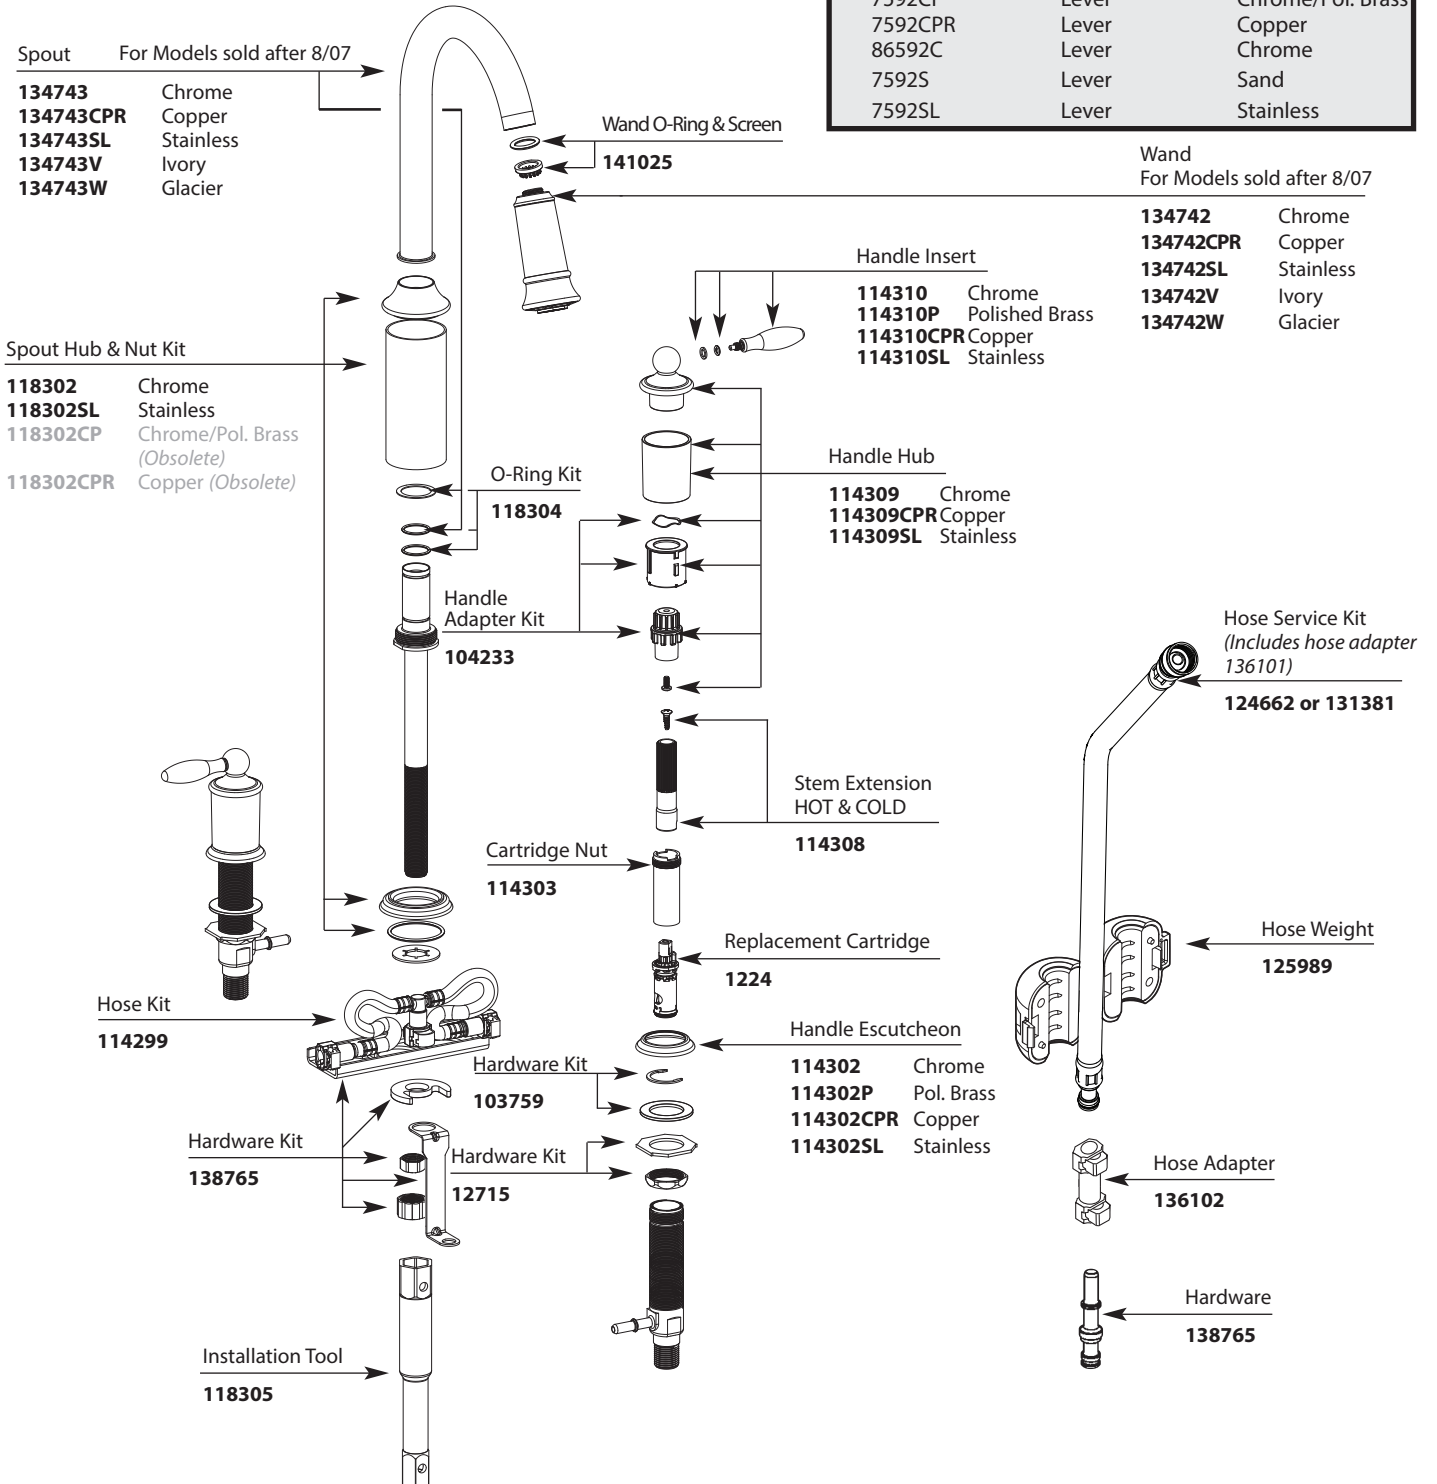

Hose Kit
114299

**HOSE/HOSE WEIGHT
PRIOR TO 6/2011**

**HANDLE PLUG BUTTON
PRIOR TO 1/2011**

Aberdeen™ Two Handle High Arc Pull Down Kitchen Faucet		
MODEL	HANDLE	FINISH
7592C	Lever	Chrome
7592CSL	Lever	Classic Stainless
Discontinued		
7592CP	Lever	Chrome/Pol. Brass
7592CPR	Lever	Copper
86592C	Lever	Chrome
7592S	Lever	Sand
7592SL	Lever	Stainless

TO ORDER PARTS CALL: 1-800-BUY-MOEN
www.moen.com

Buy it for looks. Buy it for life.®

Illustrated Parts

■ Order by Part Number

Aberdeen™		
Two Handle High Arc Pull Down Kitchen Faucet		
MODEL	HANDLE	FINISH
7592C	Lever	Chrome
7592CSL	Lever	Classic Stainless
Discontinued		
7592CP	Lever	Chrome/Pol. Brass
7592CPR	Lever	Copper
86592C	Lever	Chrome
7592S	Lever	Sand
7592SL	Lever	Stainless

Buy it for looks. Buy it for life.®

Illustrated Parts

■ Order by Part Number

Spout
(also requires 141044 Wand matching finish) For Models sold before 8/07

- 134743** Chrome
- 134743CPR** Copper
- 134743SL** Stainless