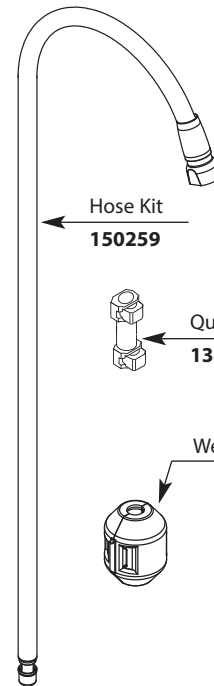

Handle Insert

114310 Chrome
114310P Polished Brass
114310CPR Copper
114310SL Stainless

Handle Hub

114309 Chrome
114309CPR Copper
114309SL Stainless

Handle Adapter Kit
104233

Stem Extension
HOT & COLD
114308

Cartridge Nut
114303

Replacement Cartridge
1224

Handle Escutcheon
114302 Chrome
114302P Pol. Brass
114302CPR Copper
114302SL Stainless

Hardware Kit
103759

Hardware Kit
12715

Hardware Kit
156782

Installation Tool
118305

Hose Kit
114299

**HOSE/HOSE WEIGHT
PRIOR TO 6/2011**

**HANDLE PLUG BUTTON
PRIOR TO 1/2011**

Aberdeen™ Two Handle High Arc Pull Down Kitchen Faucet		
MODEL	HANDLE	FINISH
7592C	Lever	Chrome
7592CSL	Lever	Classic Stainless
Discontinued		
7592CP	Lever	Chrome/Pol. Brass
7592CPR	Lever	Copper
86592C	Lever	Chrome
7592S	Lever	Sand
7592SL	Lever	Stainless

TO ORDER PARTS CALL: 1-800-BUY-MOEN
www.moen.com

Buy it for looks. Buy it for life.®

Illustrated Parts

■ Order by Part Number

Aberdeen™		
Two Handle High Arc Pull Down Kitchen Faucet		
MODEL	HANDLE	FINISH
7592C	Lever	Chrome
7592CSL	Lever	Classic Stainless
Discontinued		
7592CP	Lever	Chrome/Pol. Brass
7592CPR	Lever	Copper
86592C	Lever	Chrome
7592S	Lever	Sand
7592SL	Lever	Stainless