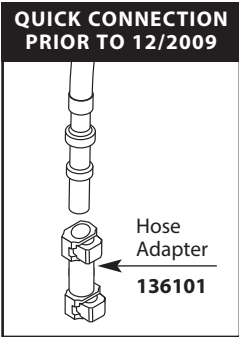

■ Order by Part Number