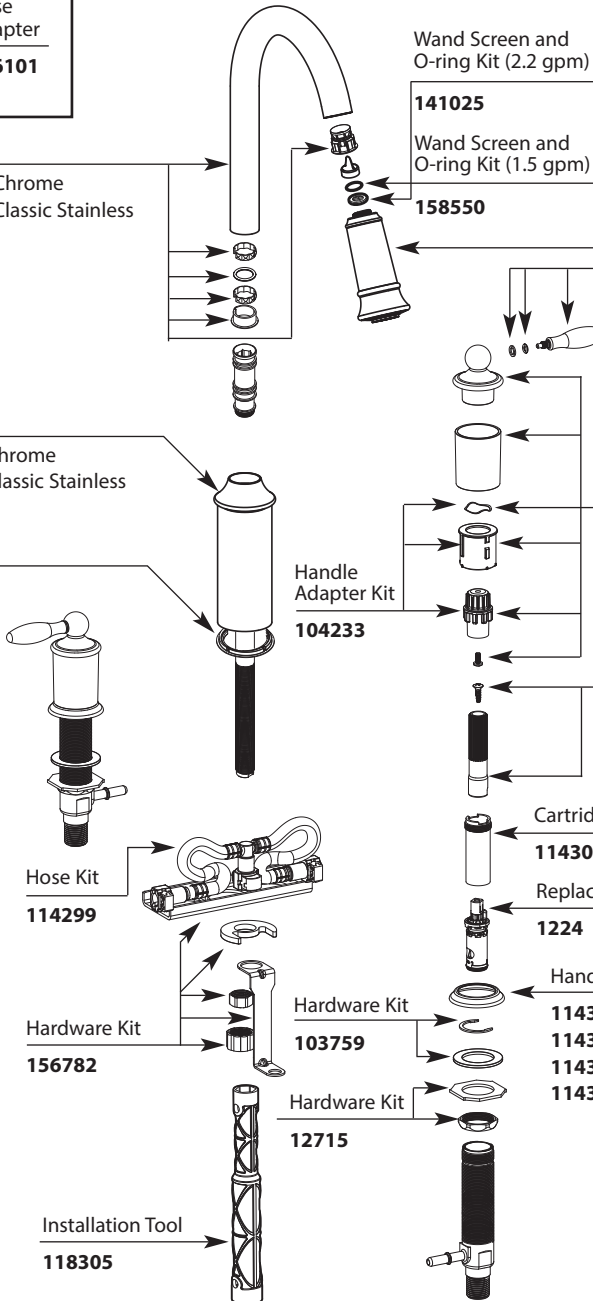

Buy it for looks. Buy it for life.®

■ Order by Part Number

*There is more than 1 version of this model.
Page down to identify the version you have.*

Illustrated Parts

Aberdeen™ Two Handle High Arc Pull Down Kitchen Faucet		
MODEL	HANDLE	FINISH
7592C	Lever	Chrome
7592CSL	Lever	Classic Stainless
Discontinued		
7592CP	Lever	Chrome/Pol. Brass
7592CPR	Lever	Copper
86592C	Lever	Chrome
7592S	Lever	Sand
7592SL	Lever	Stainless

Buy it for looks. Buy it for life.®

■ Order by Part Number

Spout Kit
153976 Chrome
153976CSL Classic Stainless

Spout Hub Kit
156781 Chrome
156781CSL Classic Stainless

Gasket Kit
159576

Wand Screen and O-ring Kit (2.2 gpm)

Hose Kit
114299

**HOSE/HOSE WEIGHT
PRIOR TO 6/2011**

**HANDLE PLUG BUTTON
PRIOR TO 1/2011**

Aberdeen™ Two Handle High Arc Pull Down Kitchen Faucet		
MODEL	HANDLE	FINISH
7592C	Lever	Chrome
7592CSL	Lever	Classic Stainless
Discontinued		
7592CP	Lever	Chrome/Pol. Brass
7592CPR	Lever	Copper
86592C	Lever	Chrome
7592S	Lever	Sand
7592SL	Lever	Stainless

150260

Check Valve

Hose & Weight Kit

114297 Obsolete
Replace with **141044** in
Correct Finish

Hose Kit

114299

Aberdeen™		
Two Handle High Arc Pull Down Kitchen Faucet (Models sold prior to 3/1/04)		
MODEL	HANDLE	FINISH
7592C	Lever	Chrome
7592SL	Lever	Stainless
7592CPR	Lever	Copper
Discontinued		
7592CP	Lever	Chrome/Pol.
7592S	Lever	Sand