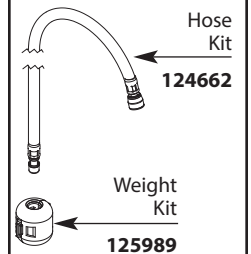

**HANDLE PLUG BUTTON
PRIOR TO 1/2011**