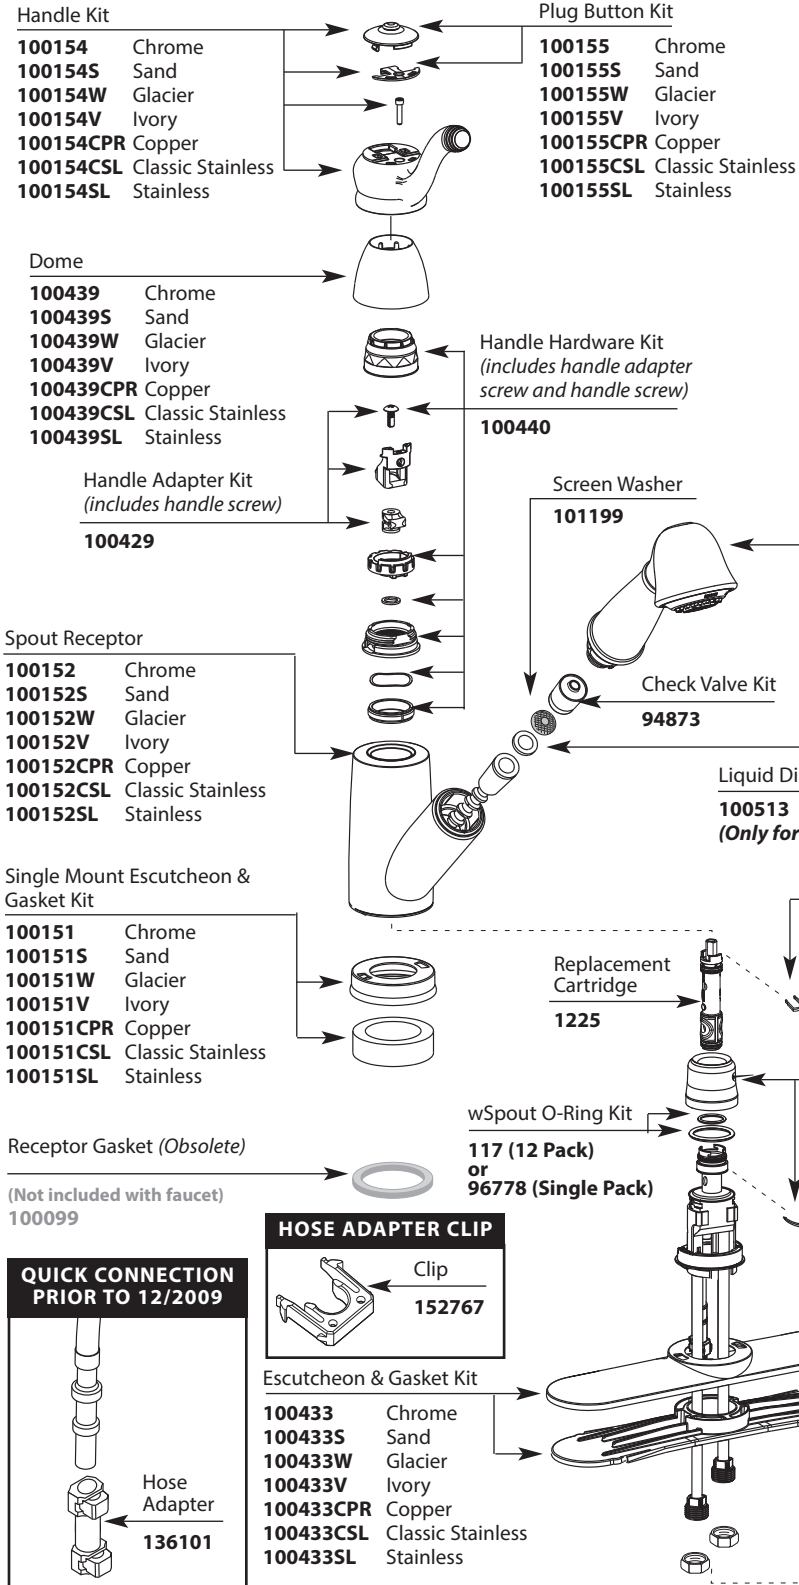

**Replacement Cartridge,
Cartridge Nut & Set Screw**

1255

Set Screw

155023

Upper Bearing Kit

170206

Check Valve

94873

Cartridge Nut
*Note: Must change nut
with cartridge*

144266

Spout O-Ring

171023

Installation Tool

118305

O-Ring

146926

Escutcheon & Gasket Kit

- 100433** Chrome
- 100433CSL** Classic Stainless
- 100433V** Ivory
- 100433W** Glacier

Hose Service Kit

137028

Hose Weight

125989

Mounting Hardware

146927

HOSE ADAPTER CLIP

**HANDLE PLUG BUTTON
PRIOR TO 1/2011**

**QUICK CONNECTION
PRIOR TO 12/2009**

Buy it for looks. Buy it for life.®

Illustrated Parts

■ Order by Part Number

Colonnade™ Single Control Kitchen Faucet with Pullout Spray		
MODEL	HANDLE	FINISH
7575C	Lever	Chrome
7575W	Lever	Glacier
7575V	Lever	Ivory
7575CSL	Lever	Classic Stainless
87575CSD	Lever	Chrome w/Liquid Dispenser
DISCONTINUED		
7575	Lever	Chrome/Glacier
7575CPR	Lever	Copper
7575S	Lever	Sand
7575SL	Lever	Stainless
87575	Lever	Chrome/Glacier
87575C	Lever	Chrome
87575CPR	Lever	Copper
87575S	Lever	Sand
87575V	Lever	Ivory
87575W	Lever	Glacier