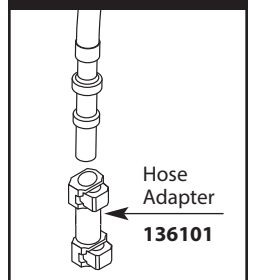

**QUICK CONNECTION
PRIOR TO 12/2009**