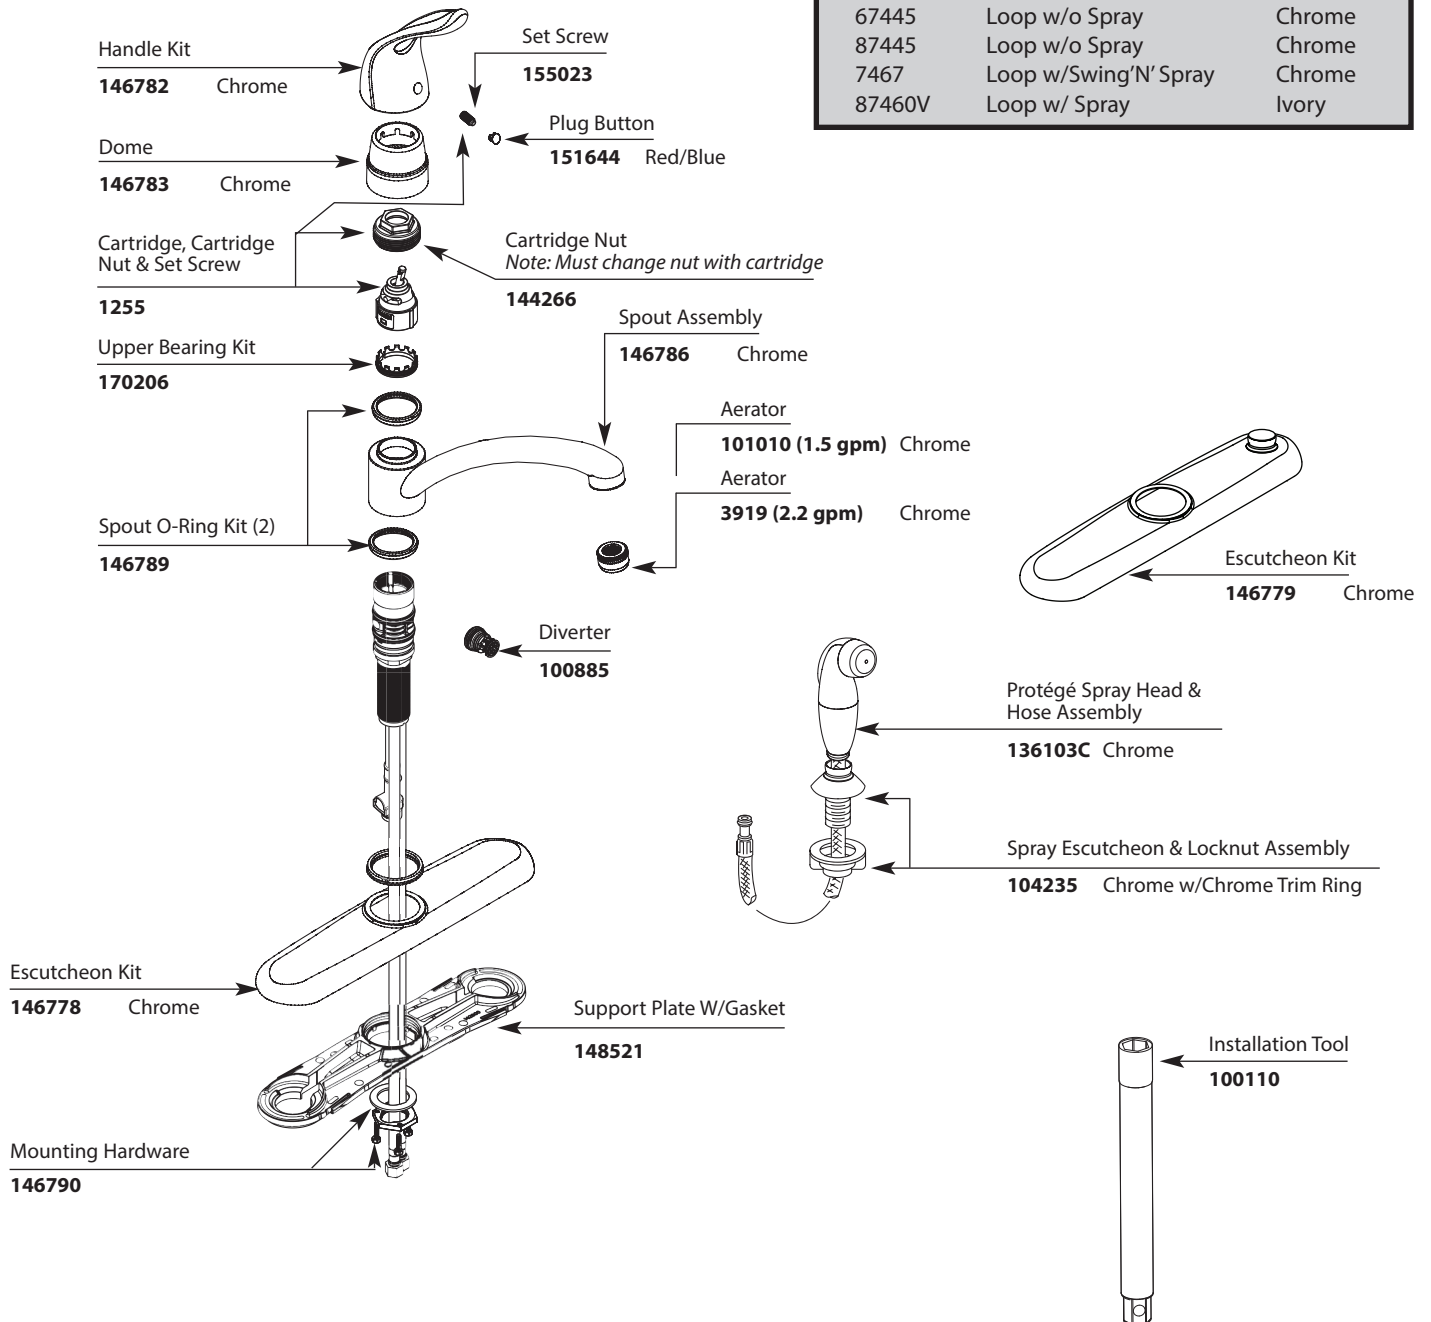

# Illustrated Parts

CHATEAU® Single-Handle Kitchen Faucet		
MODEL	HANDLE	FINISH
7445	Loop w/o Spray	Chrome
7460	Loop w/ Spray	Chrome
67445	Loop w/o Spray	Chrome
67460	Loop w/ Spray	Chrome
DISCONTINUED SKUS		
7445S	Loop w/o Spray	Sand
7445W	Loop w/o Spray	Glacier
67445	Loop w/o Spray	Chrome
87445	Loop w/o Spray	Chrome
7467	Loop w/Swing'N' Spray	Chrome
87460V	Loop w/ Spray	Ivory