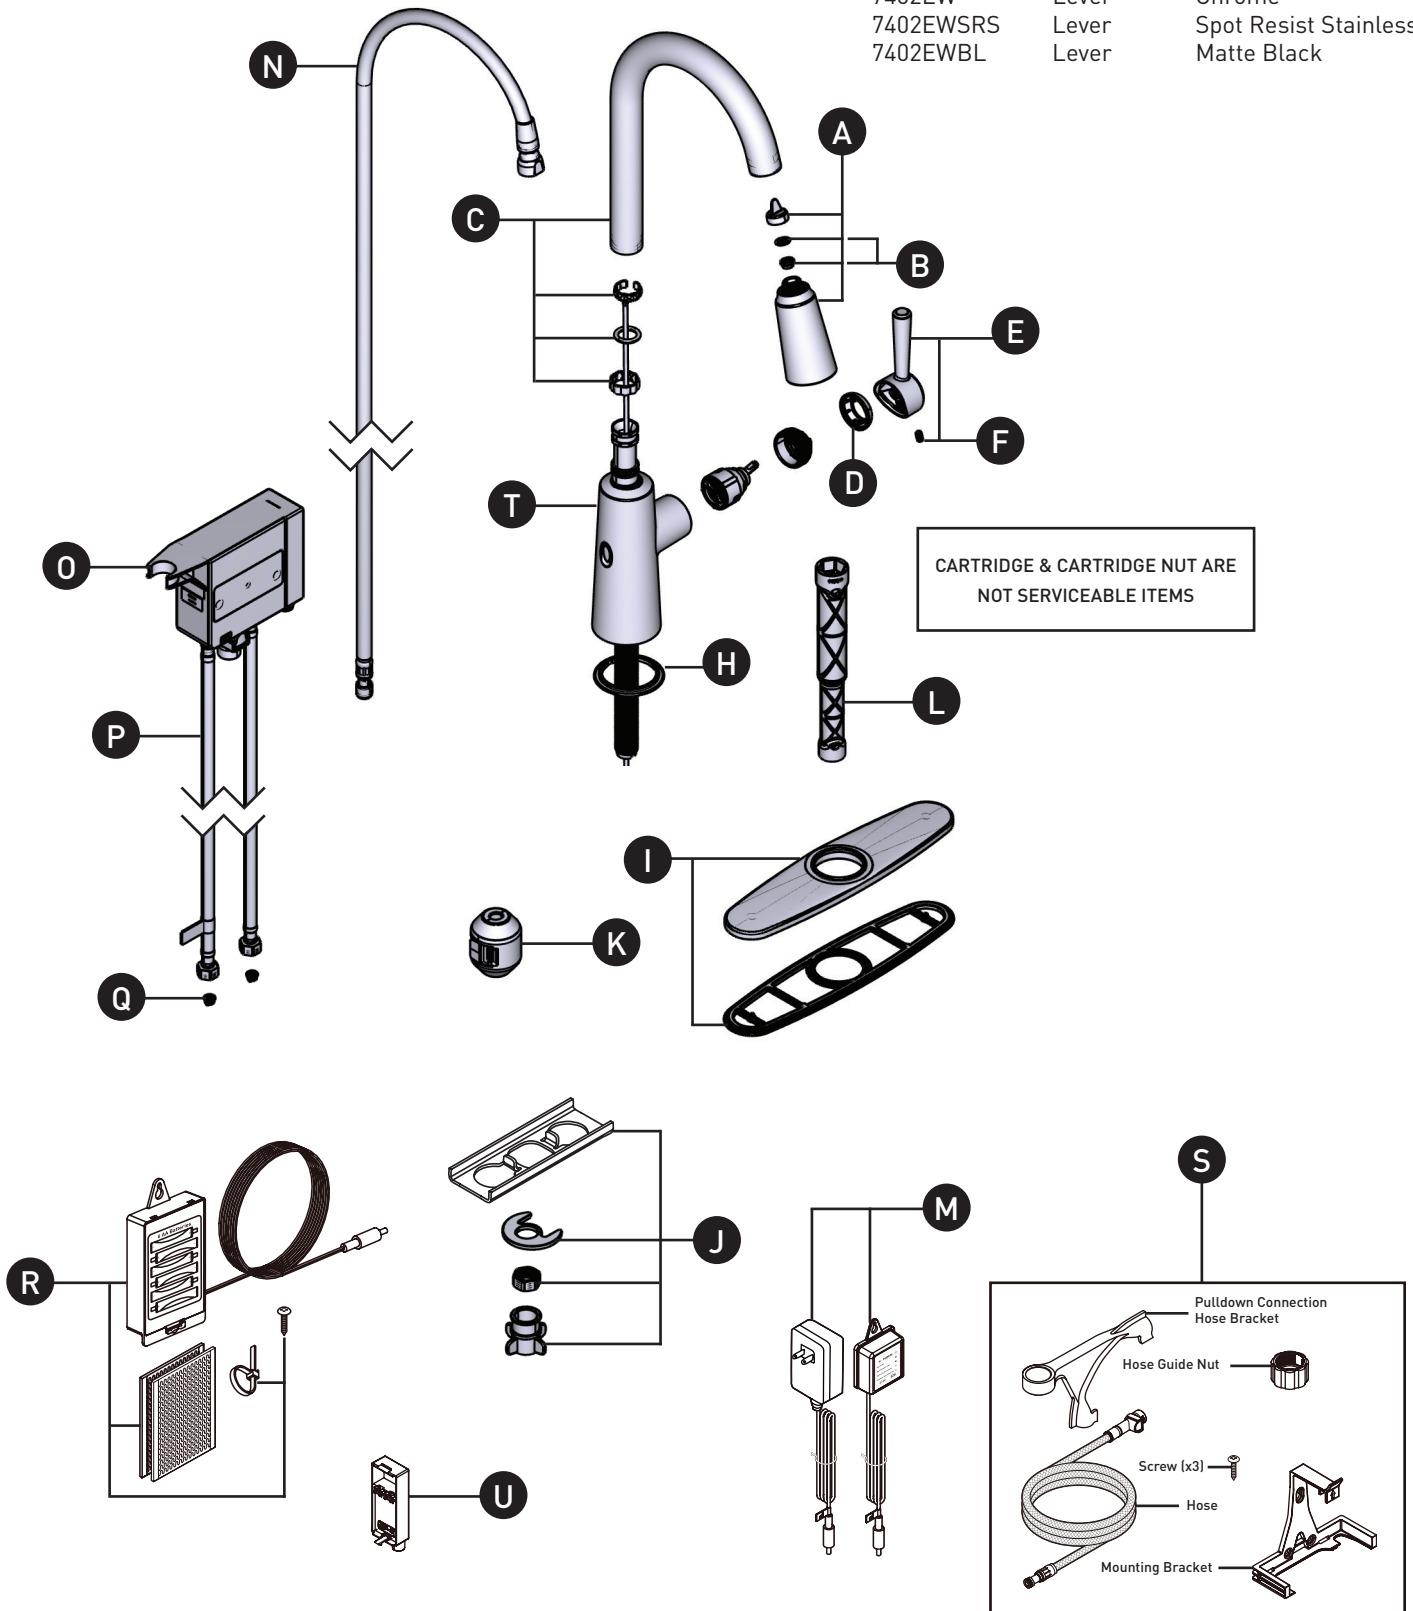

# MOEN®

ORDER BY PART NUMBER

## Illustrated Parts

Riley™ Motionsense Wave™

Hands-Free, Single-Handle  
High Arc Pulldown Kitchen Faucet

MODEL	HANDLE	FINISH
7402EW	Lever	Chrome
7402EWSRS	Lever	Spot Resist Stainless
7402EWBL	Lever	Matte Black

ORDER BY PART NUMBER

ID	Kit Description	Kit Number	Finish
A	Wand Kit	179574	Chrome
		179574SRS	Spot Resist Stainless
		179574BL	Matte Black
B	Wand Screen & O-ring Kit (1.5gpm)	158550	N/A
C	Spout Kit *	174948	Chrome
		174948MSRS	Spot Resist Stainless
		174948BL	Matte Black
D	Handle Dome *	160660	Chrome
		160660SRS	Spot Resist Stainless
		160660BL	Matte Black
E	Handle Kit *	171171	Chrome
		171171MSRS	Spot Resist Stainless
		171171BL	Matte Black
F	Set Screw*(Requires 3/32" hex key)	155023	N/A
H	Gasket Kit *	143338	Chrome
		143338BL	Matte Black
I	Escutcheon	157328	Chrome
		157328SRS	Spot Resist Stainless
		157328BL	Matte Black
J	Mounting Hardware *	177570	N/A
K	Weight Kit	125989	N/A
L	Installation Tool *	118305	N/A
M	AC Adapter with Power Splitter(Sold separately)	169031	N/A
N	Pulldown Hose Kit	150259	N/A
O	Control Box Only(Includes (x2) Supply Hose Assemblies)	177569	N/A
P	Control Box Supply Hose Assemblies	177572	N/A
Q	Filter Screen(x2)	197171	N/A
R	Battery Holder & Hardware Pack (6AA Batteries Not Included)	177567	N/A
S	Wall Mount Service Kit	177566	N/A
T	Faucet Assembly Kit (* = included in Faucet Assembly Kit) (Includes Mounting Hardware, Spout Kit, Installation Tool, Gasket Kit, Handle Dome, Handle Kit, Plug Button, and Set Screw)	212144	Chrome
		212144SRS	Spot Resist Stainless
		212144BL	Matte Black
U	Wave Electronics Box Only	188031	N/A