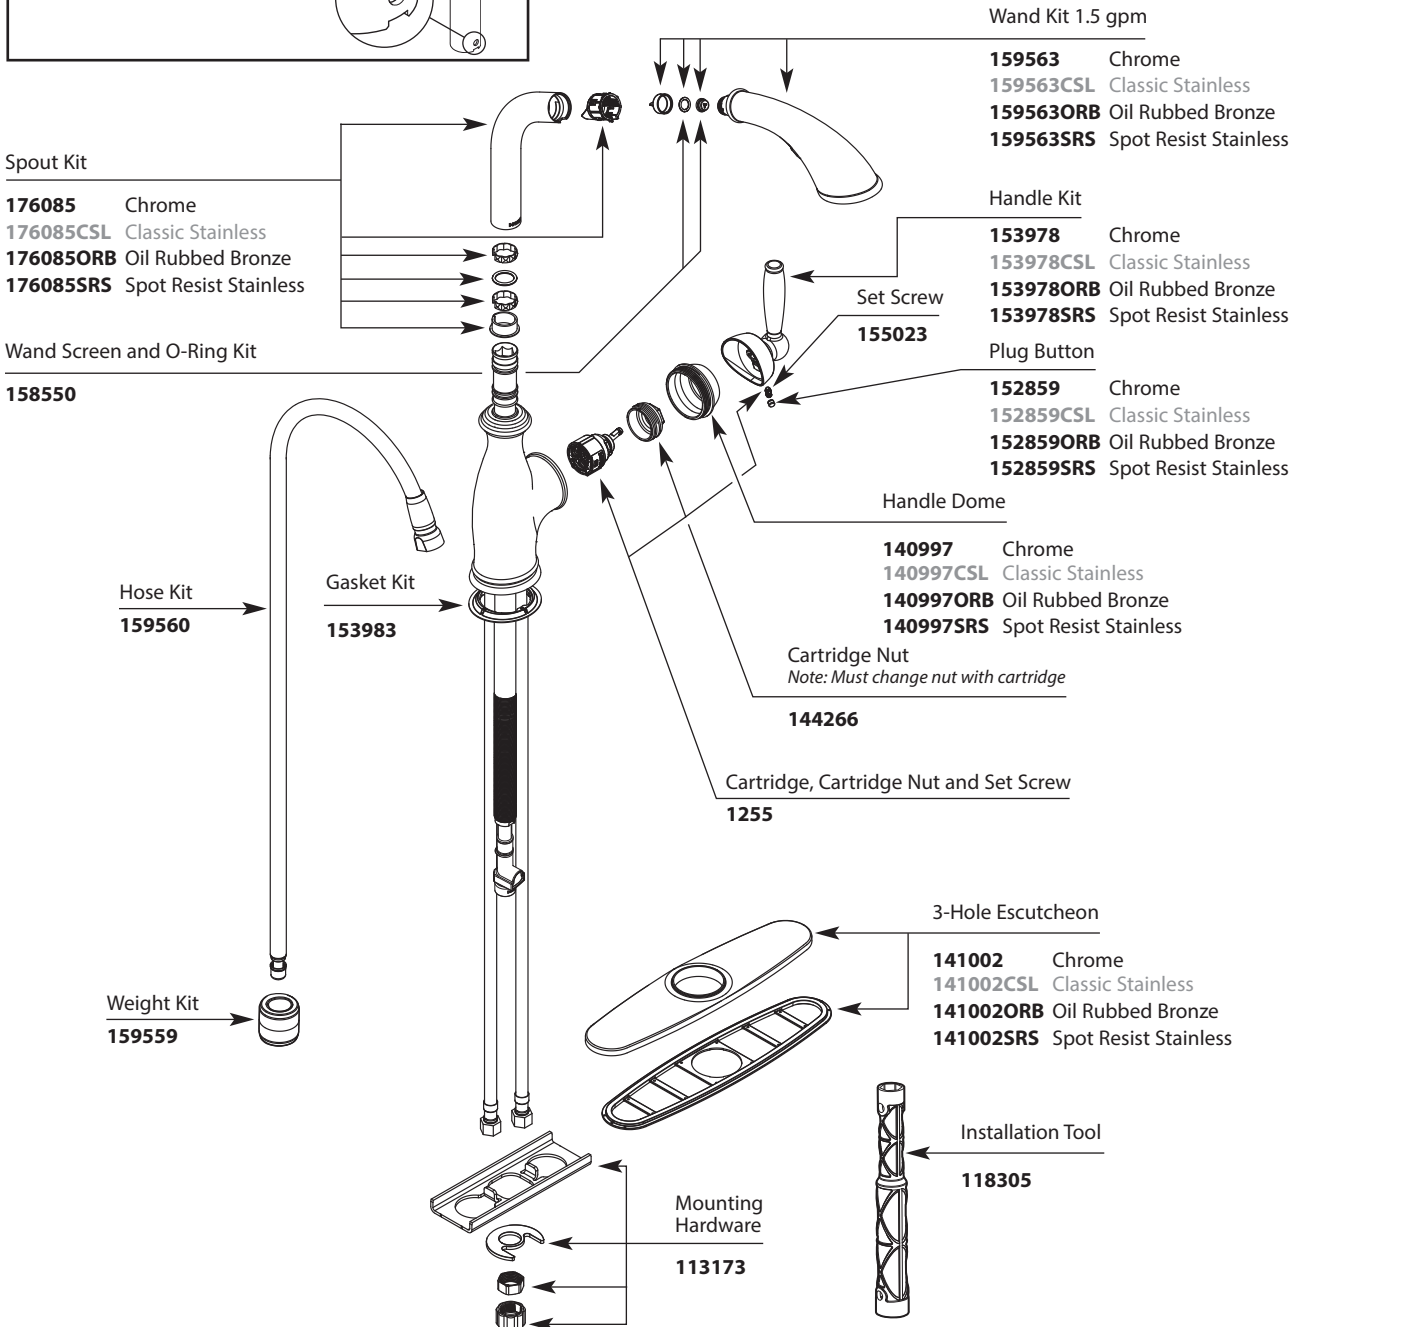

Buy it for looks. Buy it for life.®

■ Order by Part Number

*There is more than 1 version of this model.
Page down to identify the version you have.*

Illustrated Parts

**SPOUT KIT
PRIOR TO 11/2014**

Spout Kit	
159562	Chrome
159562CSL	Classic Stainless
159562ORB	Oil Rubbed Bronze
159562SRS	Spot Resist Stainless

BRANTFORD™ Single-Handle High Arc Pullout Kitchen Faucet	
<u>MODELS</u>	<u>FINISH</u>
7285C	Chrome
7285ORB	Oil Rubbed Bronze
7285SRS	Spot Resist Stainless
Discontinued	
7285CSL	Classic Stainless

Buy it for looks. Buy it for life.®

■ Order by Part Number

Illustrated Parts

BRANTFORD™ Single-Handle High Arc Pullout Kitchen Faucet	
MODELS	FINISH
7285C	Chrome
7285ORB	Oil Rubbed Bronze
7285SRS	Spot Resist Stainless
Discontinued	
7285CSL	Classic Stainless

MOEN, EXP. 1/15 300001791