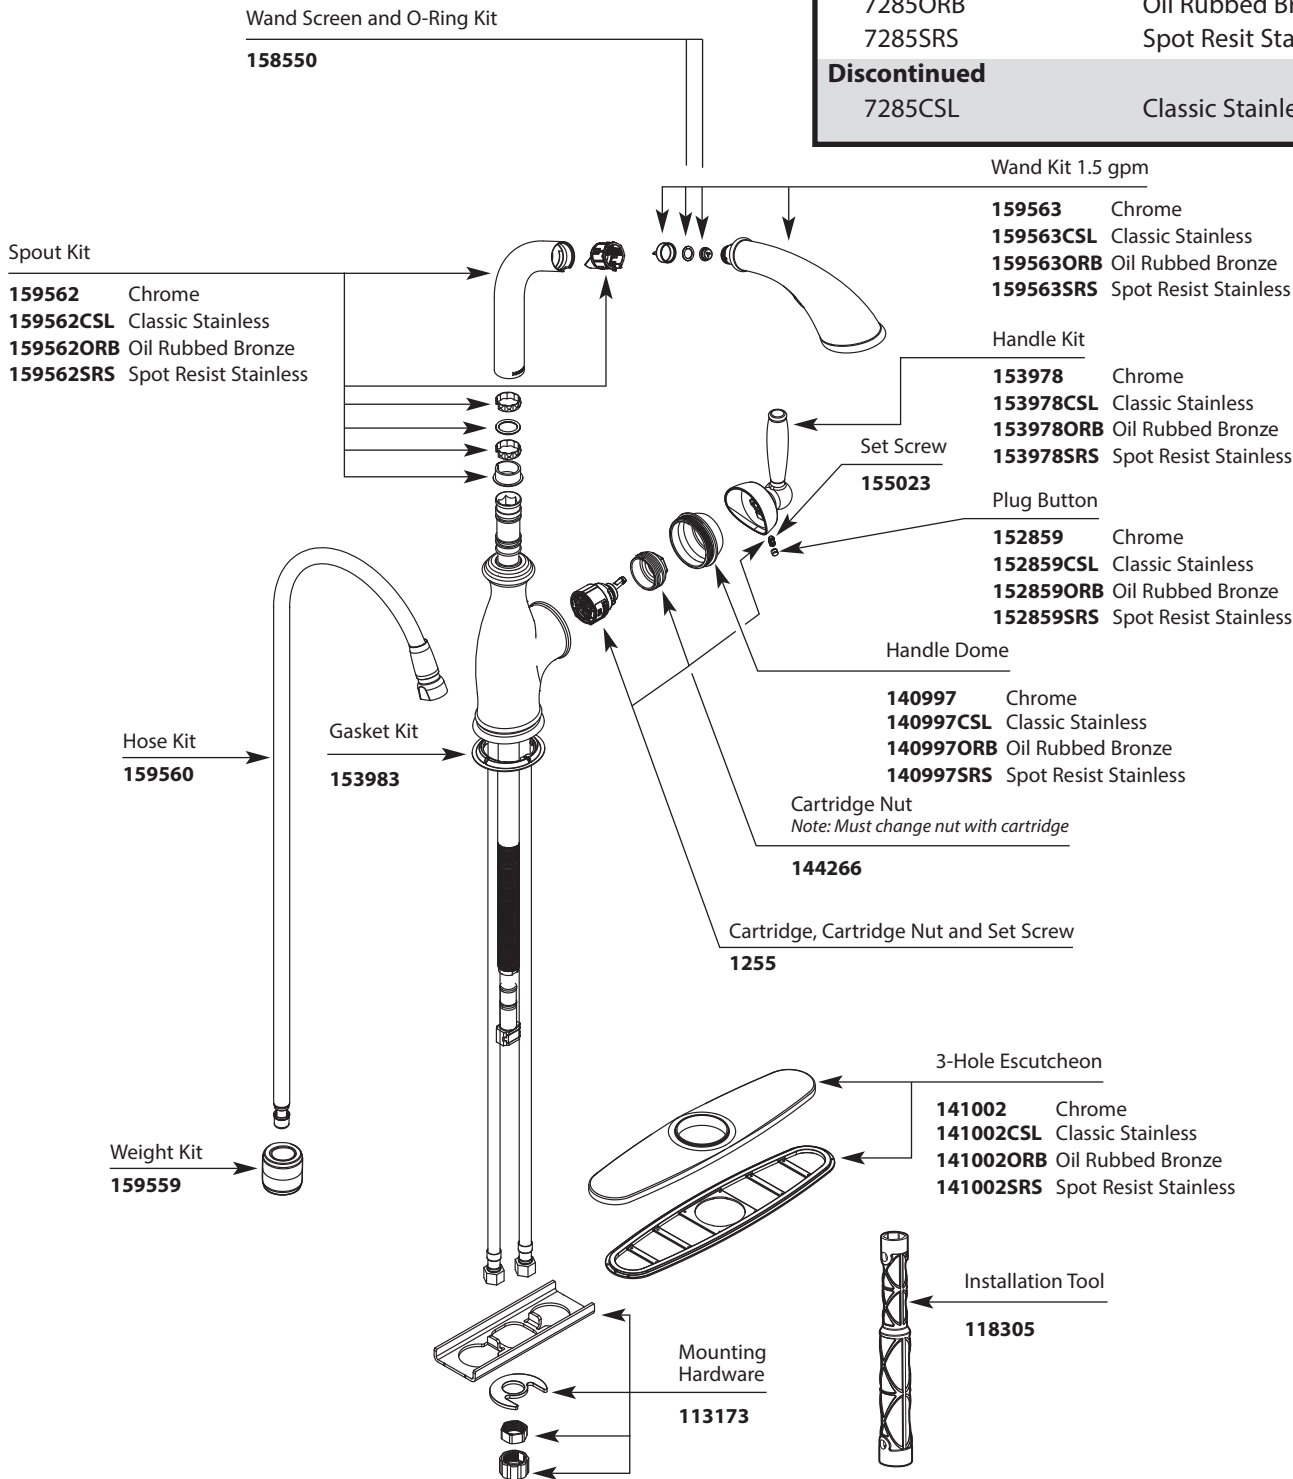

Buy it for looks. Buy it for life.®

■ Order by Part Number

*There is more than 1 version of this model.
Page down to identify the version you have.*

Illustrated Parts

**SPOUT KIT
PRIOR TO 11/2014**

Spout Kit	
159562	Chrome
159562CSL	Classic Stainless
159562ORB	Oil Rubbed Bronze
159562SRS	Spot Resist Stainless

BRANTFORD™ Single-Handle High Arc Pullout Kitchen Faucet	
<u>MODELS</u>	<u>FINISH</u>
7285C	Chrome
7285ORB	Oil Rubbed Bronze
7285SRS	Spot Resist Stainless
Discontinued	
7285CSL	Classic Stainless

Buy it for looks. Buy it for life.®

■ Order by Part Number

Illustrated Parts

BRANTFORD™ Single-Handle High Arc Pullout Kitchen Faucet	
MODELS	FINISH
7285C	Chrome
7285ORB	Oil Rubbed Bronze
7285SRS	Spot Resist Stainless
Discontinued	
7285CSL	Classic Stainless

MOEN, EXP. 1/15 300001791