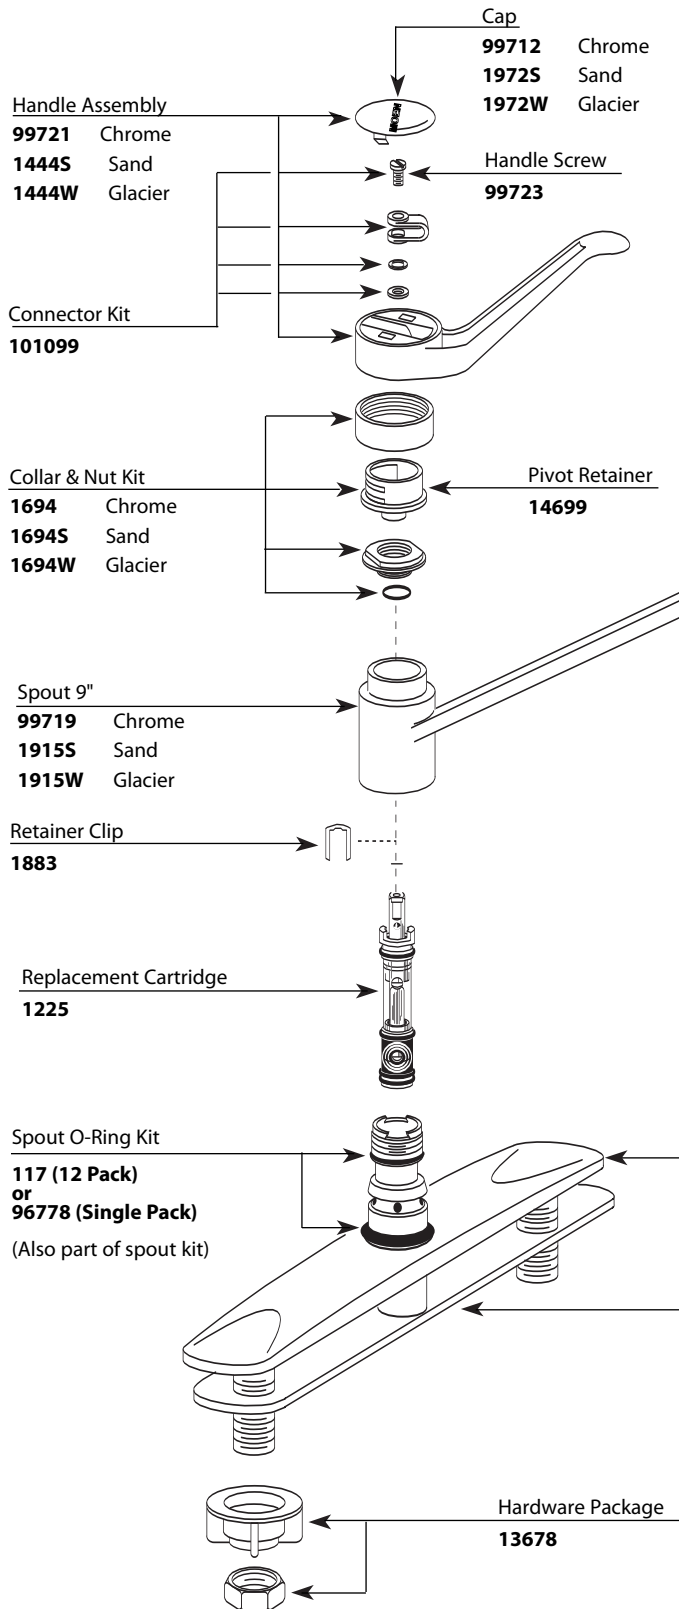

# Illustrated Parts

■ Order by Part Number

LEGEND®		
Single-Handle Kitchen Faucet		
MODEL	HANDLE	FINISH
7200	Lever	Chrome
7200W	Lever	Glacier
87500	Lever	Chrome
67200	Lever	Chrome
<b>Discontinued</b> 7200S	Lever	Sand