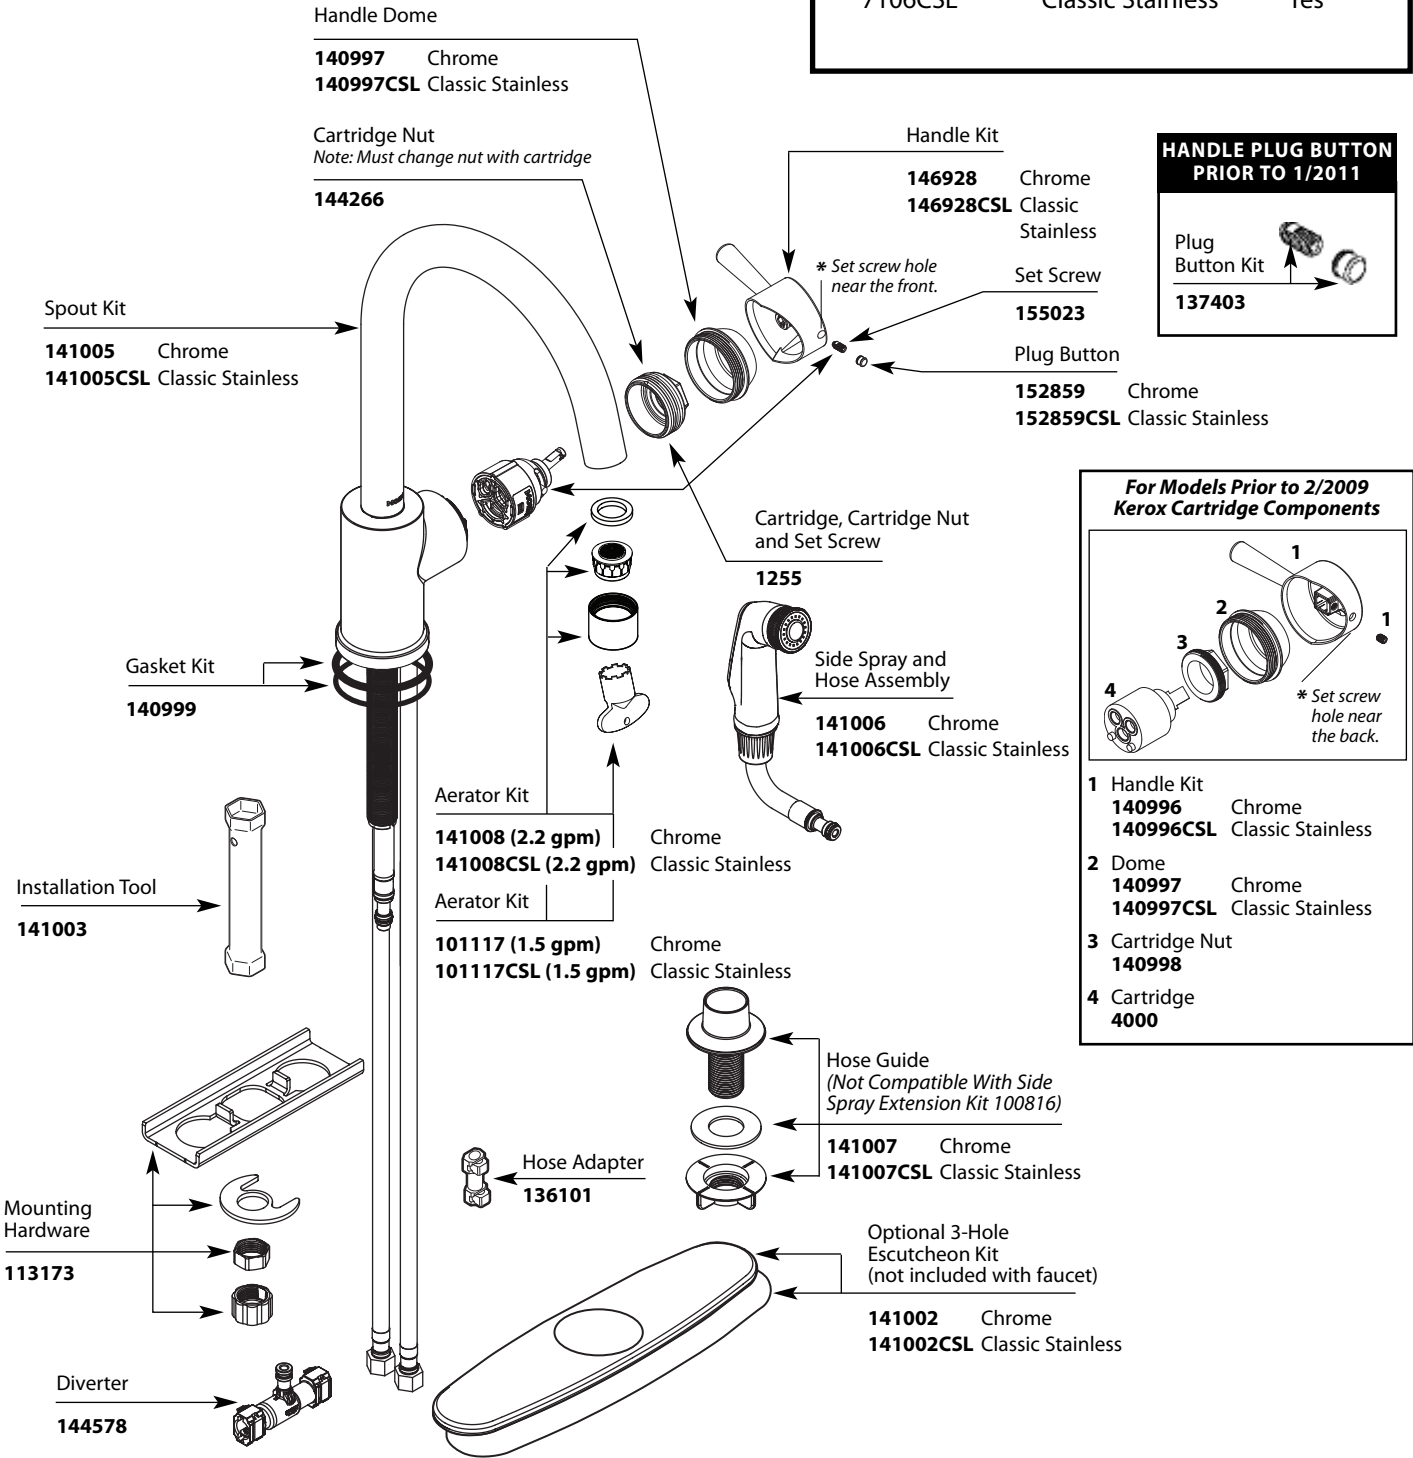

Buy it for looks. Buy it for life.®

Illustrated Parts

■ Order by Part Number

There is more than 1 version of this model.
Page down to identify the version you have.

This page is for models after 02/2009

LEVEL™ Single-Handle Kitchen Faucet		
MODELS	FINISH	w/SPRAY
7100	Chrome	No
7100CSL	Classic Stainless	No
7106	Chrome	Yes
7106CSL	Classic Stainless	Yes

HANDLE PLUG BUTTON PRIOR TO 1/2011

For Models Prior to 2/2009 Kerox Cartridge Components

1 Handle Kit	140996 Chrome	140996CSL Classic Stainless
2 Dome	140997 Chrome	140997CSL Classic Stainless
3 Cartridge Nut	140998	
4 Cartridge	4000	

Buy it for looks. Buy it for life.®

Illustrated Parts

■ Order by Part Number

This page is for models *before 05/2008*

LEVEL™	
Single-Handle Kitchen Faucet	
MODELS	FINISH
7100	Chrome
7100SL	Stainless