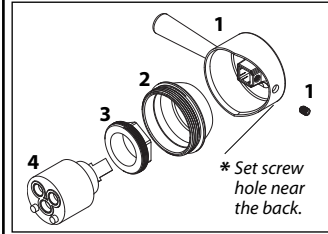

Buy it for looks. Buy it for life.®

Illustrated Parts

■ Order by Part Number

There is more than 1 version of this model.
Page down to identify the version you have.

This page is for models after 02/2009

LEVEL™ Single-Handle Kitchen Faucet		
MODELS	FINISH	w/SPRAY
7100	Chrome	No
7100CSL	Classic Stainless	No
7106	Chrome	Yes
7106CSL	Classic Stainless	Yes

HANDLE PLUG BUTTON PRIOR TO 1/2011

For Models Prior to 2/2009 Kerox Cartridge Components

1 Handle Kit	140996 Chrome	140996CSL Classic Stainless
2 Dome	140997 Chrome	140997CSL Classic Stainless
3 Cartridge Nut	140998	
4 Cartridge	4000	