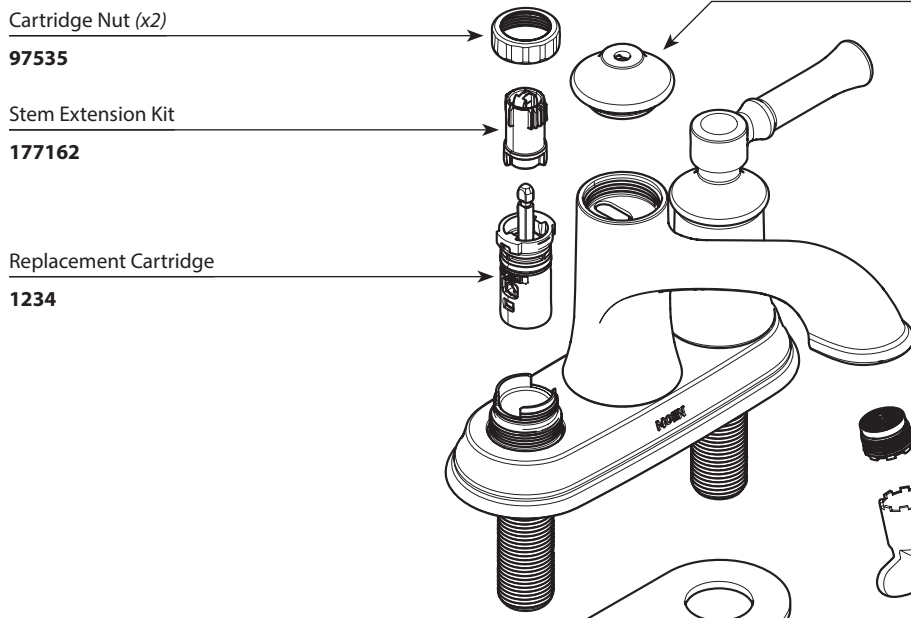

■ Order by Part Number

DARTMOOR™ Two-Handle Centerset Lavatory Faucet		
MODEL	HANDLE	FINISH
6802	Lever	Chrome
6802BN	Lever	Brushed Nickel
6802ORB	Lever	Old Rubbed Bronze
6802BL	Lever	Matte Black
66802 (Bulk)	Lever	Chrome

OPTIONAL	
Red & Blue Temp. Ind. Rings	
<b>190162</b>	

Spout Cap

- 190777** Chrome
- 190777BN** Brushed Nickel
- 190777ORB** Old Rubbed Bronze
- 190777BL** Matte Black

Aerator (1.2gpm) (Includes Tool)

- 180158**

Pop-Up Plug & Seat

- 10709** Chrome
- 10709BN** Brushed Nickel
- 10709ORB** Old Rubbed Bronze
- 10709BL** Matte Black