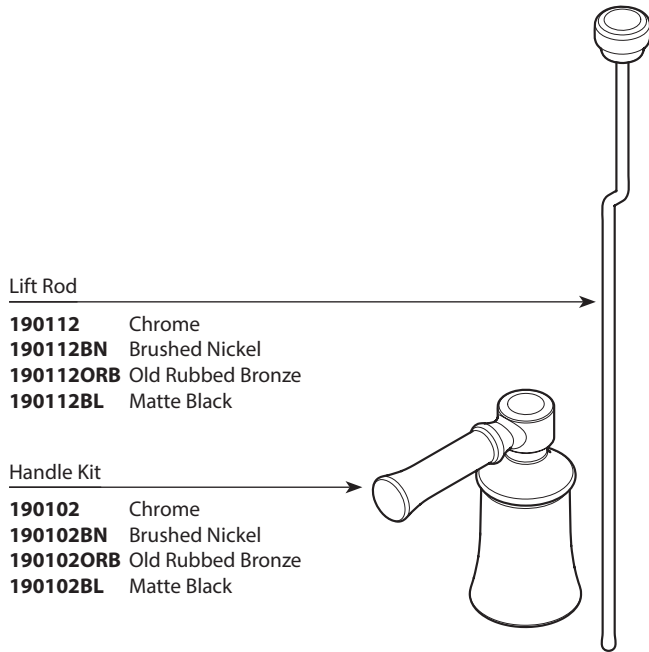

■ Order by Part Number

DARTMOOR™ Two-Handle Centerset Lavatory Faucet		
MODEL	HANDLE	FINISH
6802	Lever	Chrome
6802BN	Lever	Brushed Nickel
6802ORB	Lever	Old Rubbed Bronze
6802BL	Lever	Matte Black
66802 (Bulk)	Lever	Chrome

OPTIONAL	
Red & Blue Temp. Ind. Rings	
<b>190162</b>	

Spout Cap

- 190777** Chrome
- 190777BN** Brushed Nickel
- 190777ORB** Old Rubbed Bronze
- 190777BL** Matte Black

Aerator (1.2gpm) (Includes Tool)

- 180158**

Pop-Up Plug & Seat

- 10709** Chrome
- 10709BN** Brushed Nickel
- 10709ORB** Old Rubbed Bronze
- 10709BL** Matte Black