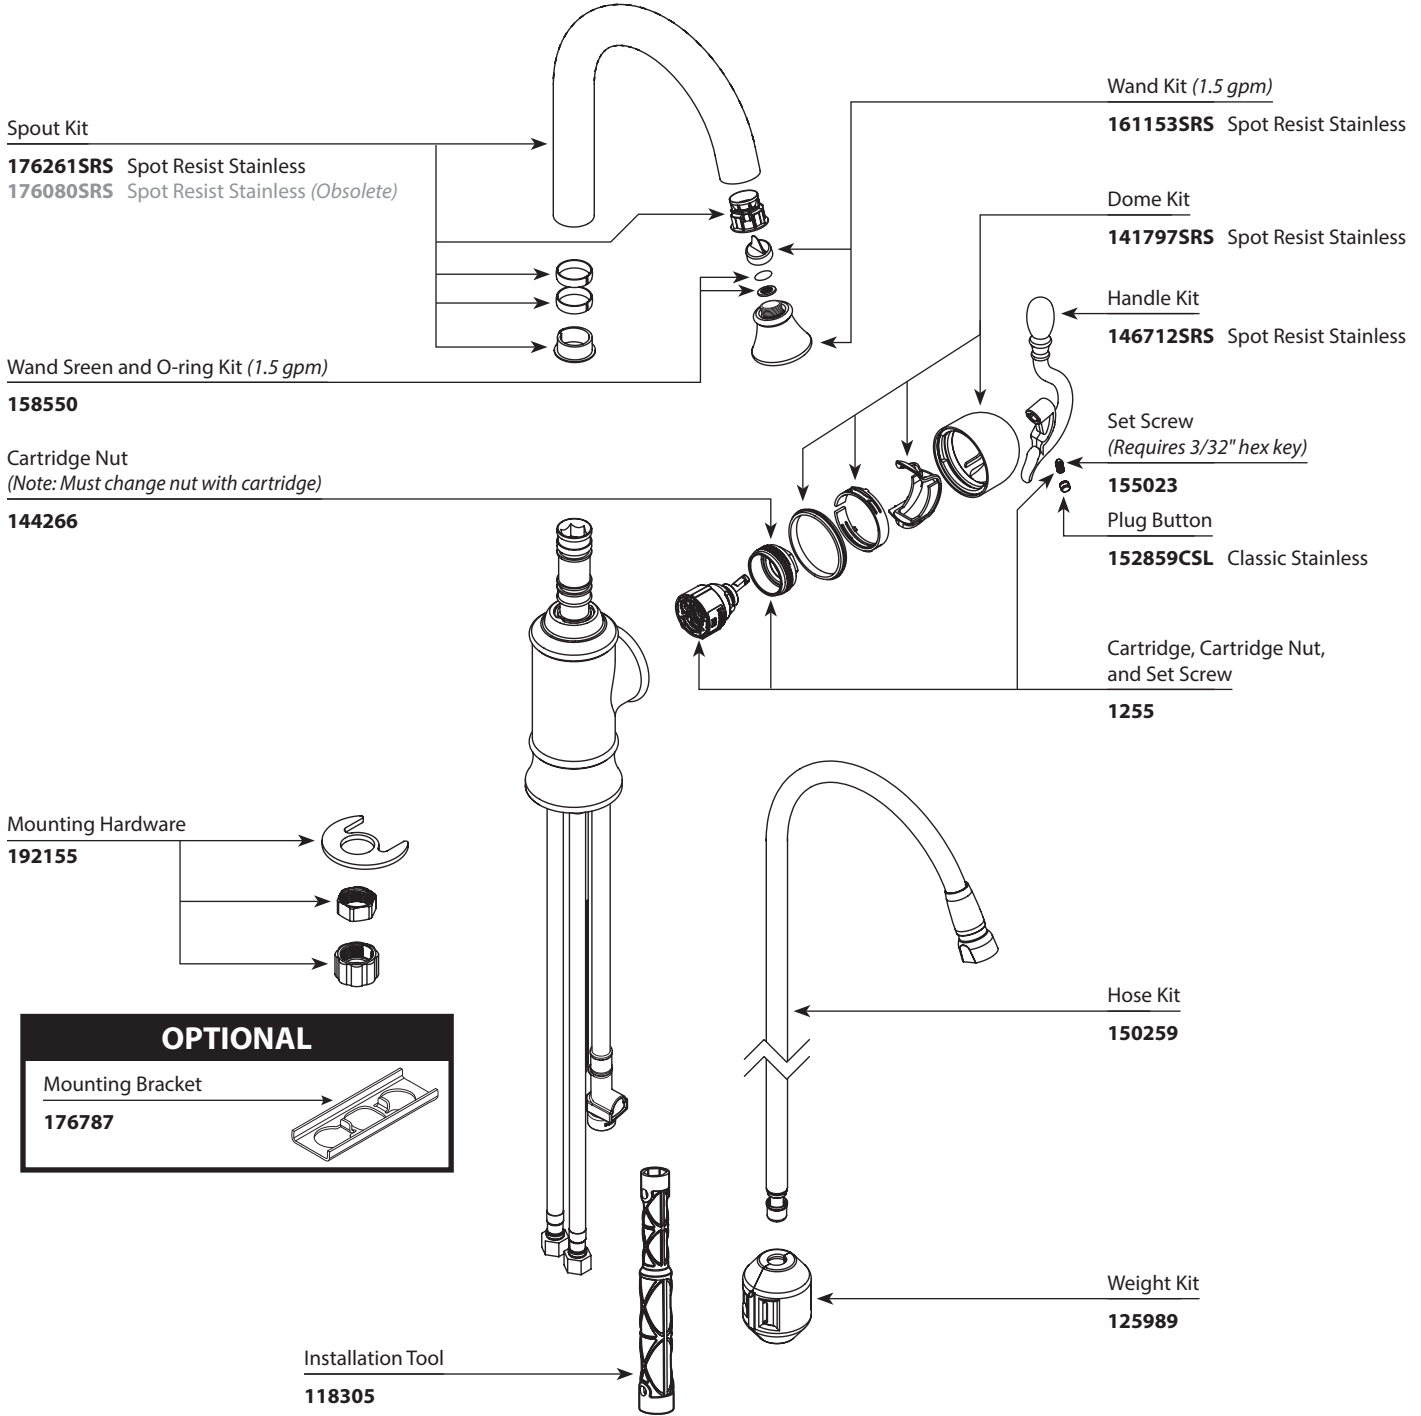

MOEN®

■ Order by Part Number

*There is more than one version of this model.
Page down to identify the version you have.*

Illustrated Parts

WOODMERE™		
Bar Faucet		
MODEL	HANDLE	FINISH
6615SRS	Lever	Spot Resist Stainless

Illustrated Parts

WOODMERE™		
Bar Faucet		
MODEL	HANDLE	FINISH
6615SRS	Lever	Spot Resist Stainless