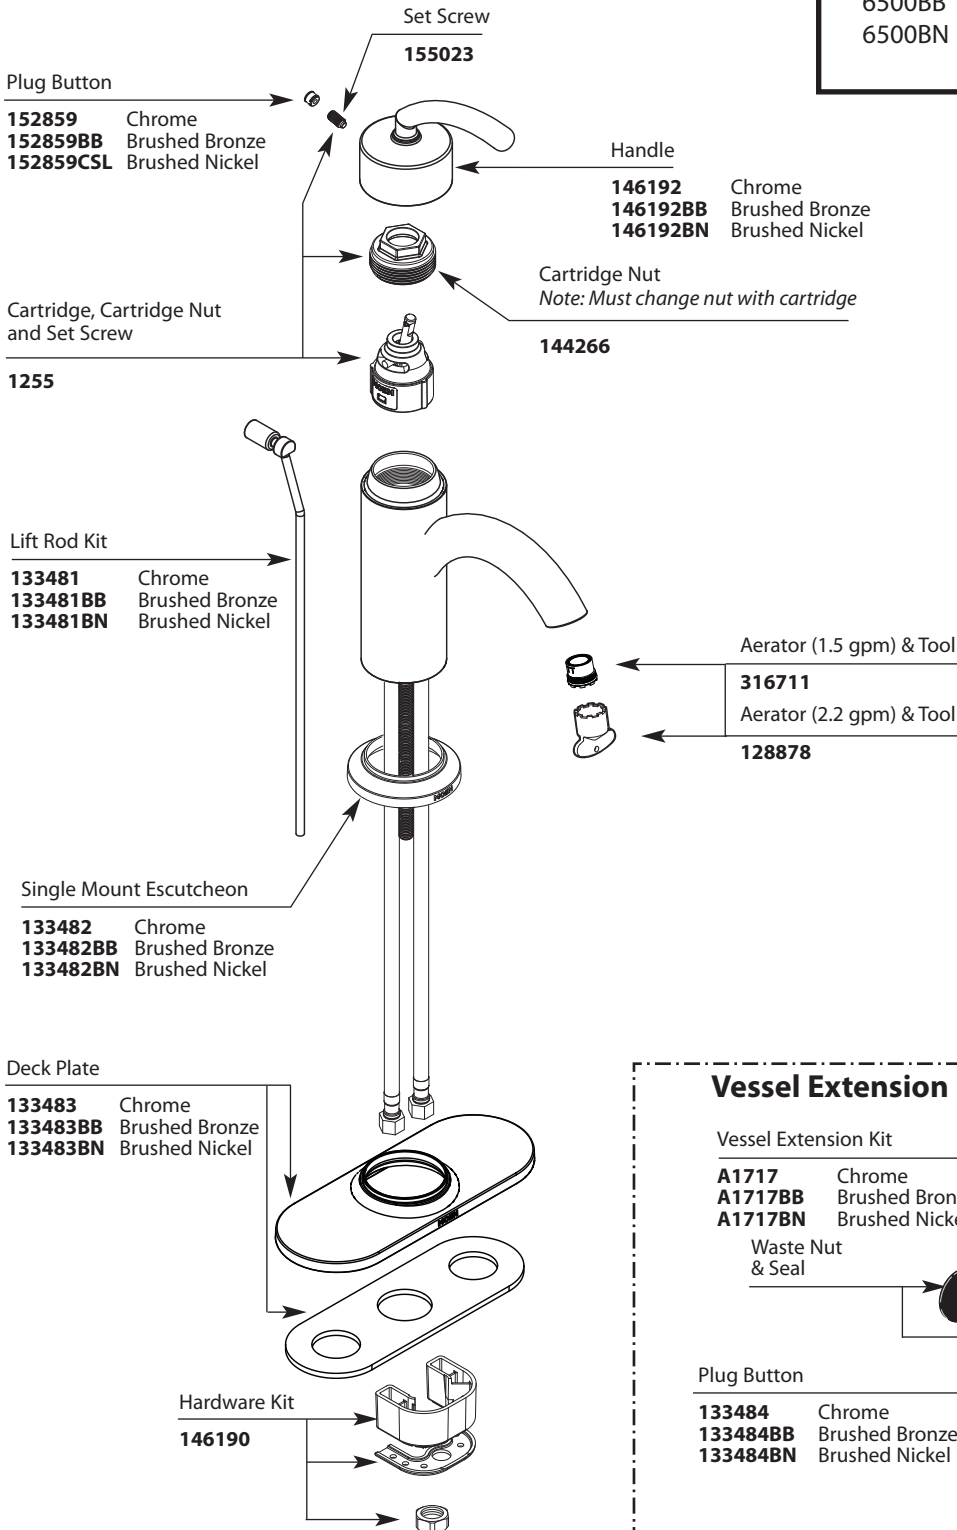

Buy it for looks. Buy it for life.®

Illustrated Parts

■ Order by Part Number

*There is more than 1 version of this model.
Page down to identify the version you have.*

Icon™ Single-Handle Lavatory	
MODELS	FINISH
6500	Chrome
6500BB	Brushed Bronze
6500BN	Brushed Nickel

**HANDLE PLUG BUTTON
PRIOR TO 1/2011**

Plug Button Kit
137403

Vessel Extension Kit - Not included with faucet

Vessel Extension Kit
A1717 Chrome
A1717BB Brushed Bronze
A1717BN Brushed Nickel

Waste Nut & Seal

Plug Button
133484 Chrome
133484BB Brushed Bronze
133484BN Brushed Nickel

Grid Strainer
125752 Chrome
125752BN Brushed Nickel

Buy it for looks. Buy it for life.®

Illustrated Parts

■ Order by Part Number

Retainer Clip
SK1711

Dome

133487 Chrome
133487BB Brushed Bronze
133487BN Brushed Nickel

Vessel Extension Kit - Not included with faucet

Vessel Extension Kit
A1717 Chrome
A1717BB Brushed Bronze
A1717BN Brushed Nickel

Waste Nut & Seal