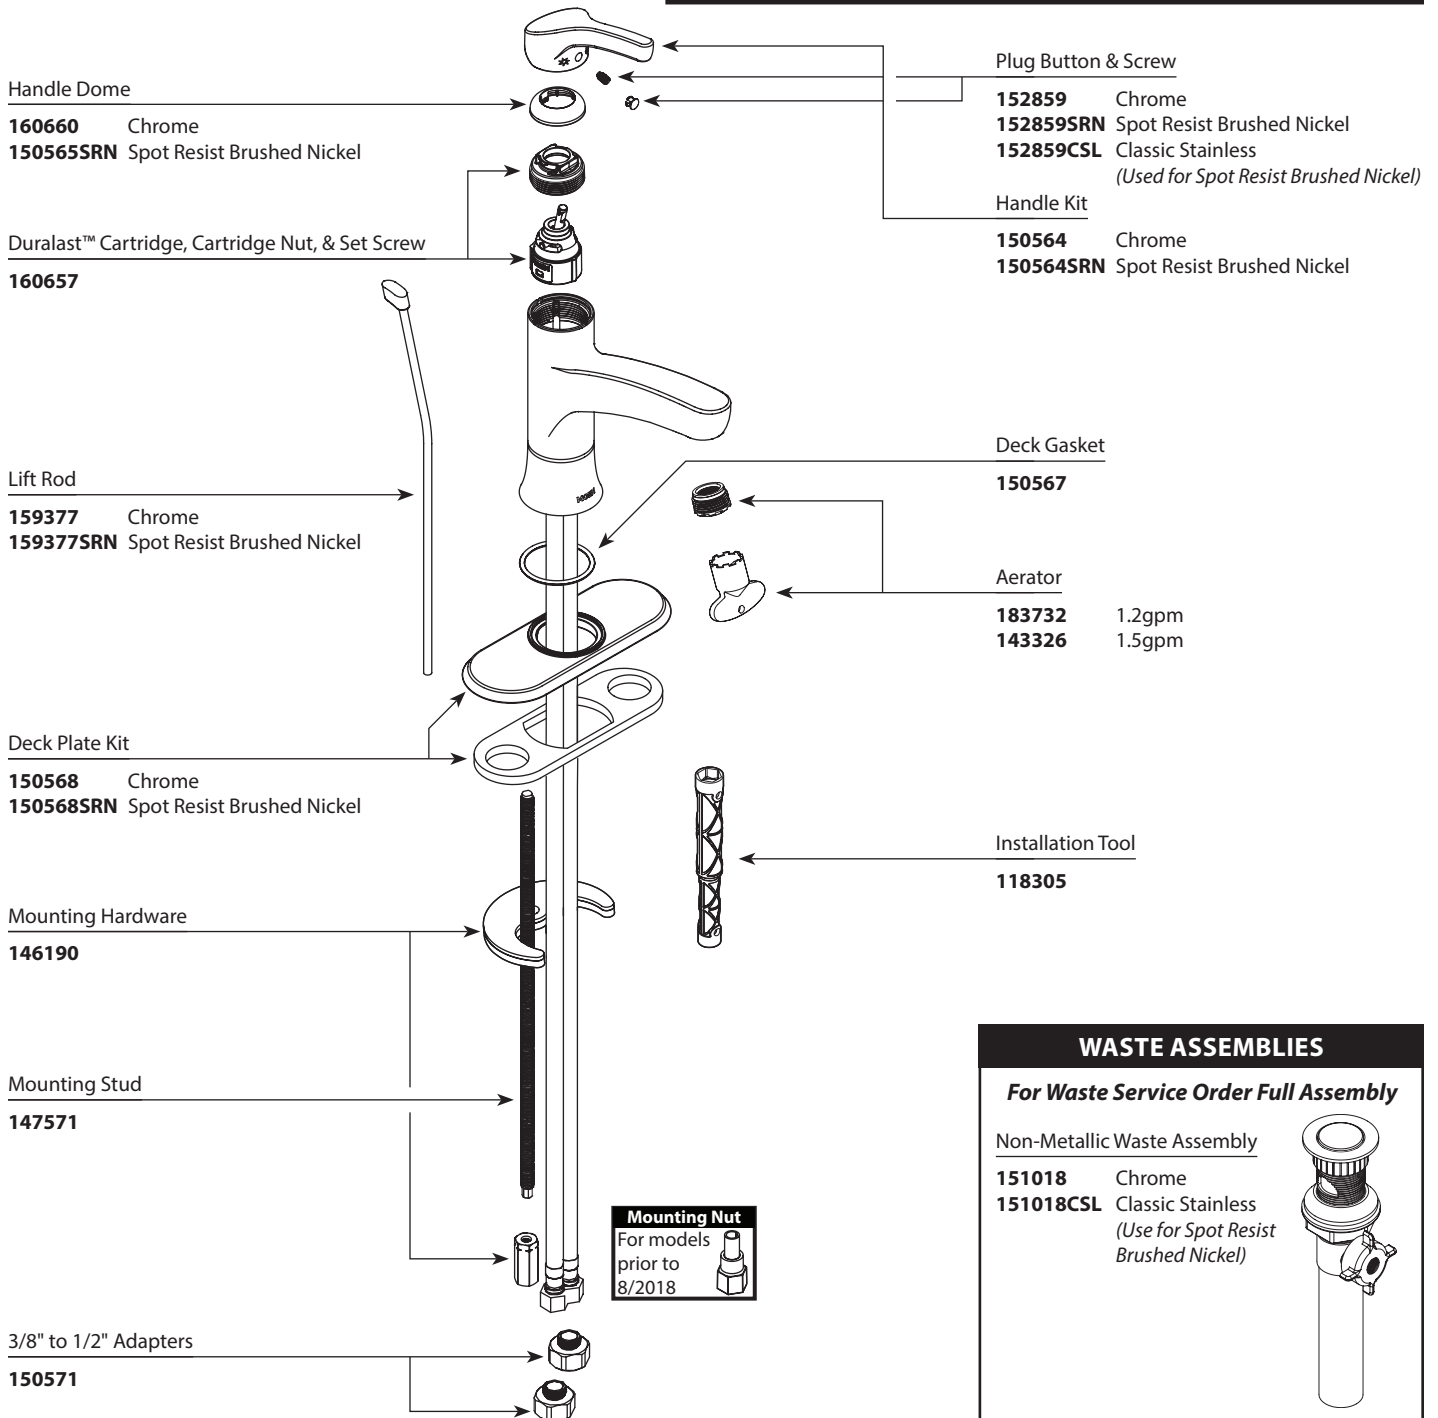

There is more than 1 version of this model.  
Page down to identify the version you have.

■ Order by Part Number

DANIKA™		
Single-Handle Lavatory Faucet		
MODEL	FINISH	NOTES
64733	Chrome	Non-Metallic Waste
64733SRN	Spot Resist Brushed Nickel	Non-Metallic Waste
L84733	Chrome	Non-Metallic Waste
L84733SRN	Spot Resist Brushed Nickel	Non-Metallic Waste

Note: 160660SRN is obsolete

**WASTE ASSEMBLIES**

*For Waste Service Order Full Assembly*

Non-Metallic Waste Assembly

**151018** Chrome  
**151018CSL** Classic Stainless  
*(Use for Spot Resist Brushed Nickel)*

■ Order by Part Number

DANIKA™		
Single-Handle Lavatory Faucet		
MODEL	FINISH	NOTES
L84733SRN	Spot Resist Brushed Nickel	Non-Metallic Waste