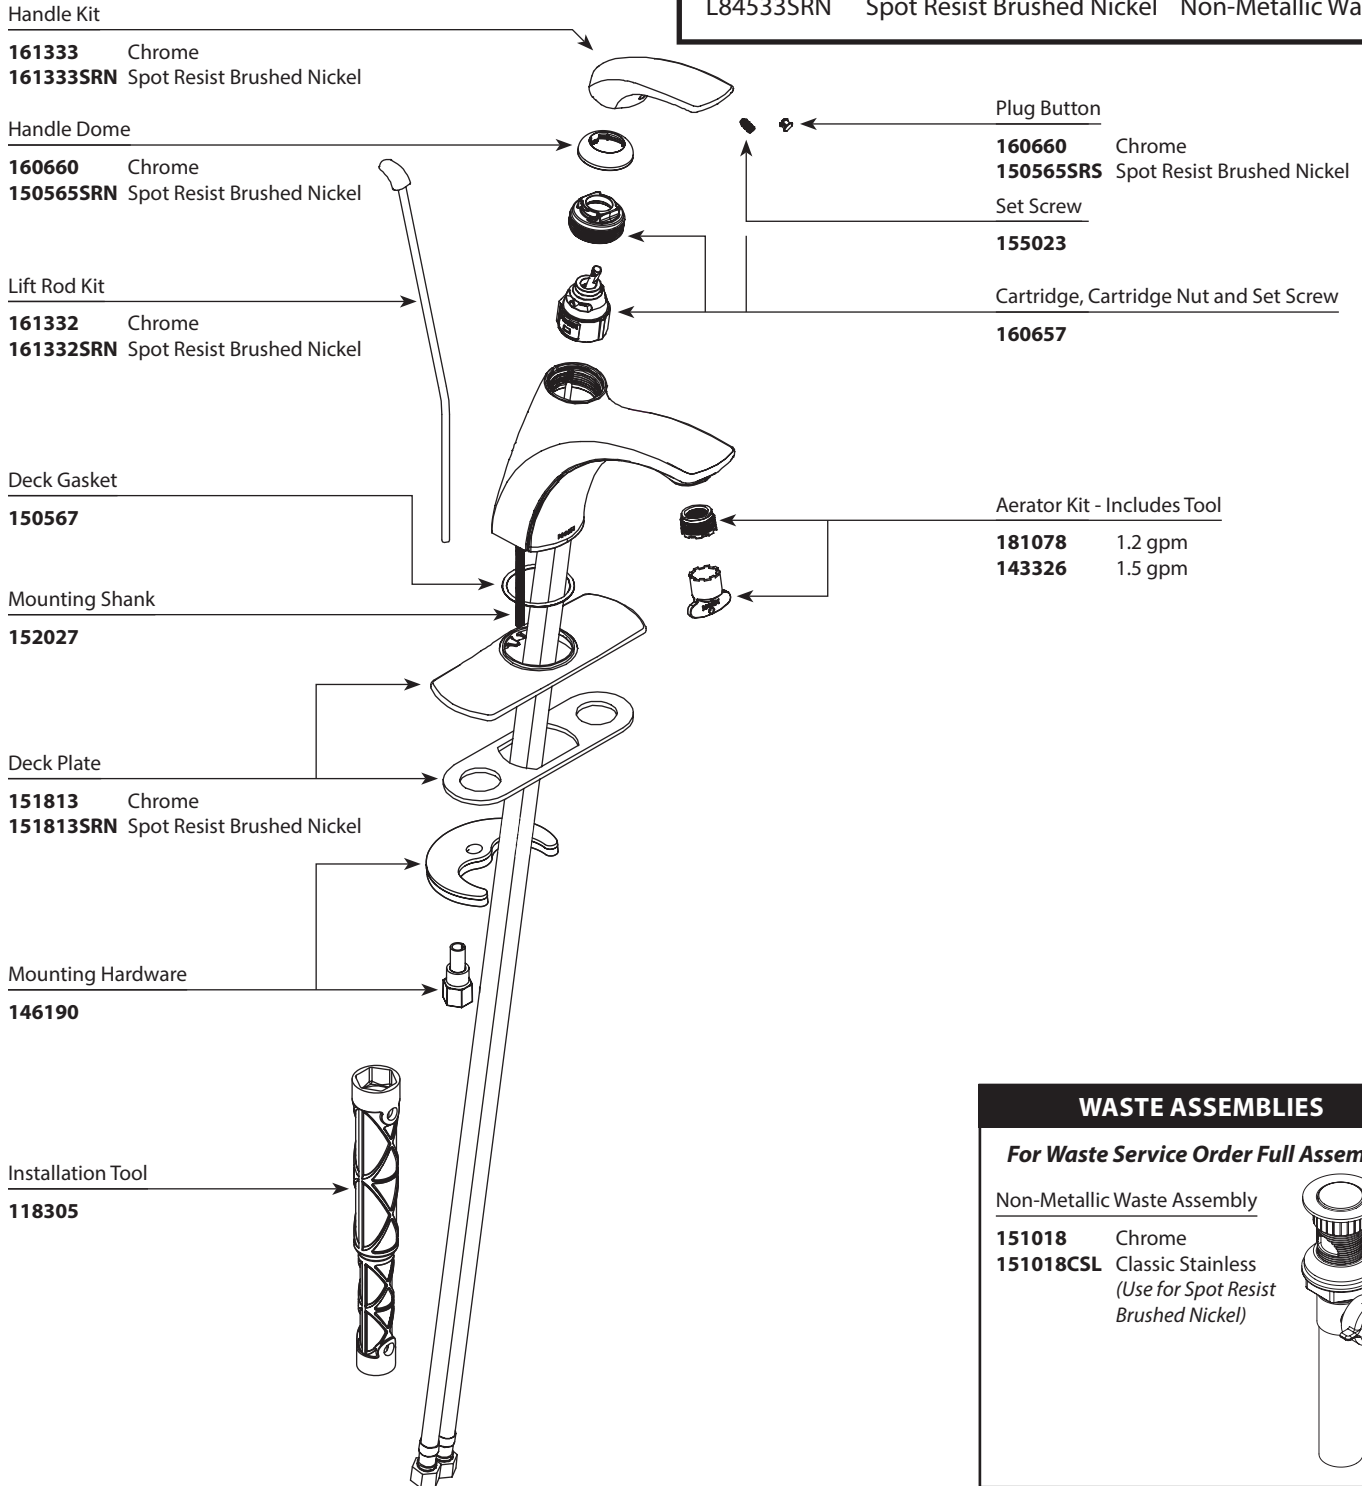

# Illustrated Parts

*There is more than 1 version of this model.  
Page down to identify the version you have.*

■ **Order by Part Number**

<b>ZARINA™</b>		
<b>Single-Handle Lavatory Faucet</b>		
<b>MODEL</b>	<b>FINISH</b>	<b>NOTES</b>
64533	Chrome	Non-Metallic Waste
L84533	Chrome	Non-Metallic Waste
L84533SRN	Spot Resist Brushed Nickel	Non-Metallic Waste

**WASTE ASSEMBLIES**

*For Waste Service Order Full Assembly*

**Non-Metallic Waste Assembly**

**151018** Chrome  
**151018CSL** Classic Stainless  
*(Use for Spot Resist Brushed Nickel)*

151018 02/15/15 300025400  
 Rev. 8/16

##### Set Screw

- 155023**

### WASTE ASSEMBLIES