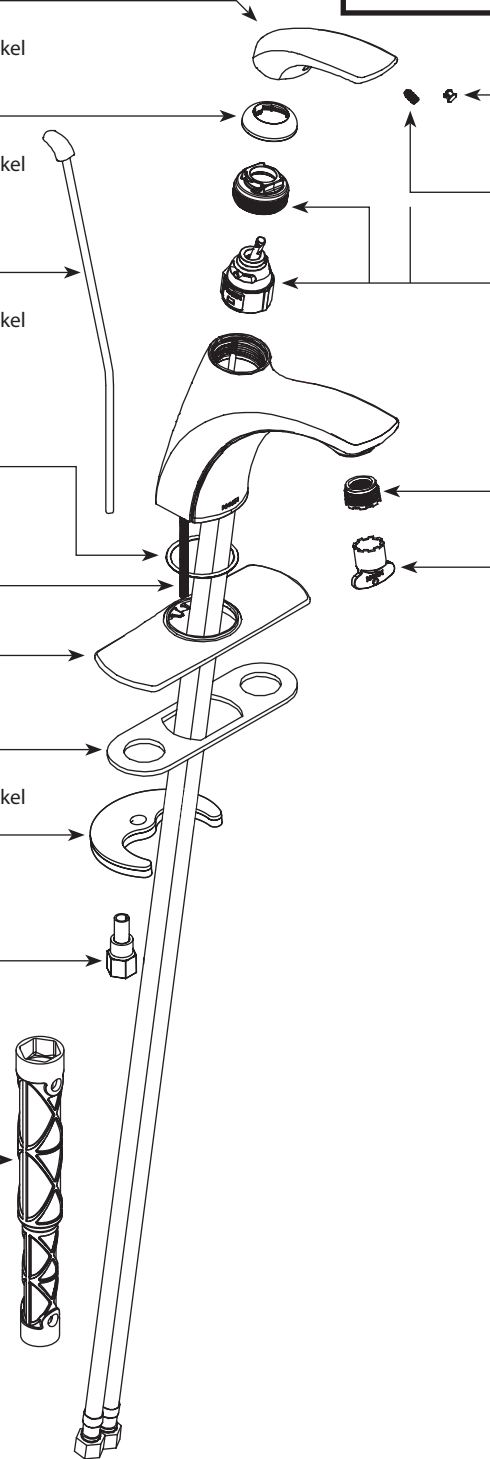

Buy it for looks. Buy it for life.®

Illustrated Parts

ZARINA™

Single-Handle Lavatory Faucet

MODEL	FINISH	NOTES
64533	Chrome	Non-Metallic Waste
L84533	Chrome	Non-Metallic Waste
L84533SRN	Spot Resist Brushed Nickel	Non-Metallic Waste

Order by Part Number

Handle Kit

- **161333** Chrome
- **161333SRN** Spot Resist Brushed Nickel

Handle Dome

- **160660** Chrome
- **150565SRN** Spot Resist Brushed Nickel

Lift Rod Kit

- **161332** Chrome
- **161332SRN** Spot Resist Brushed Nickel

Deck Gasket

- **150567**

Mounting Shank

- **152027**

Deck Plate

- **151813** Chrome
- **151813SRN** Spot Resist Brushed Nickel

Mounting Hardware

- **146190**

Installation Tool

- **118305**

Plug Button

- **160660** Chrome
- **150565SRS** Spot Resist Brushed Nickel

Set Screw

- **155023**

Cartridge, Cartridge Nut and Set Screw

- **160657**

Aerator Kit - Includes Tool

- **181078** 1.2 gpm
- **143326** 1.5 gpm

WASTE ASSEMBLIES

Waste Plug

- **12314** Chrome

Waste Assembly (Obsolete)

- **139246** Chrome
- **139246CSL** Classic Stainless
  (Use for Spot Resist Brushed Nickel)