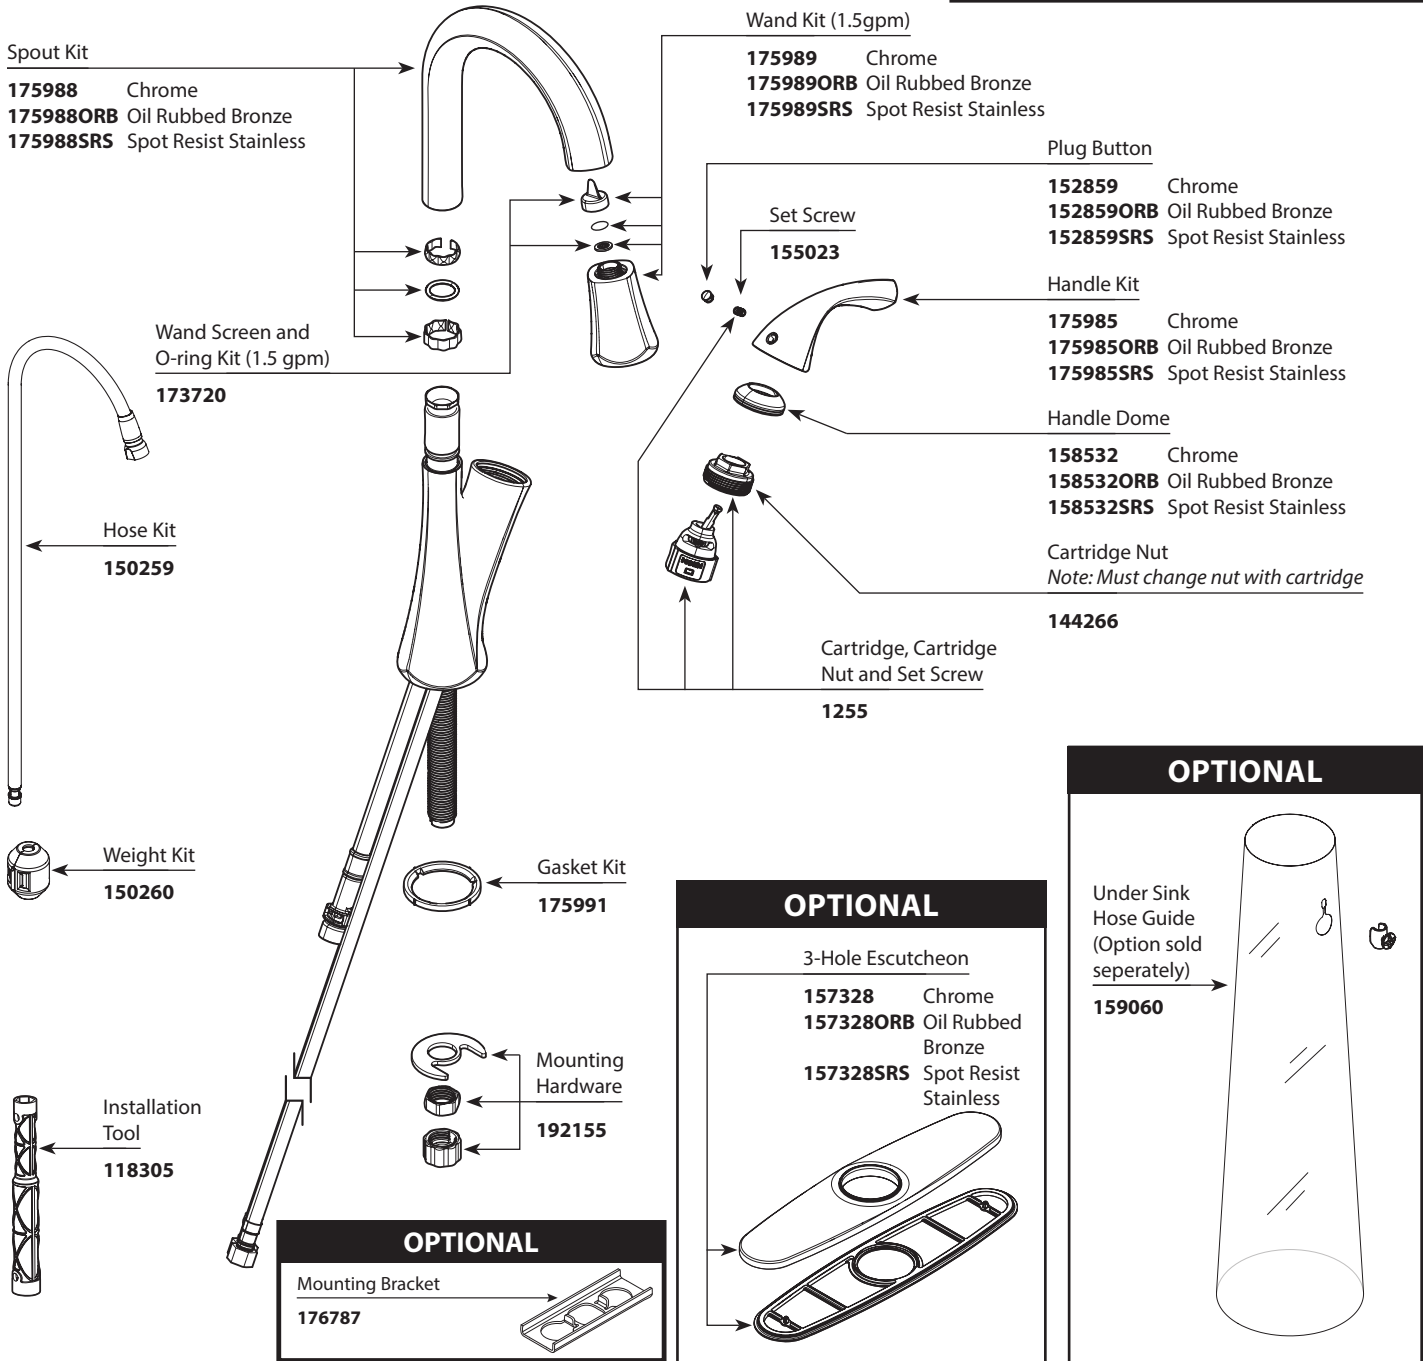

■ Order by Part Number

*There is more than one version of this model.
Page down to identify the version you have.*

NOTCH™ Single-Handle Pulldown Prep/Bar Faucet	
MODEL	FINISH
6124C	Chrome
6124ORB	Oil Rubbed Bronze
6124SRS	Spot Resist Stainless

OPTIONAL

Under Sink
Hose Guide
(Option sold
separately)

- 159060

OPTIONAL

3-Hole Escutcheon

- 157328 Chrome
- 157328ORB Oil Rubbed Bronze
- 157328SRS Spot Resist Stainless

■ Order by Part Number

Illustrated Parts

NOTCH™	
Single-Handle Pulldown Prep/Bar Faucet	
MODEL	FINISH
6124C	Chrome
6124ORB	Oil Rubbed Bronze
6124SRS	Spot Resist Stainless