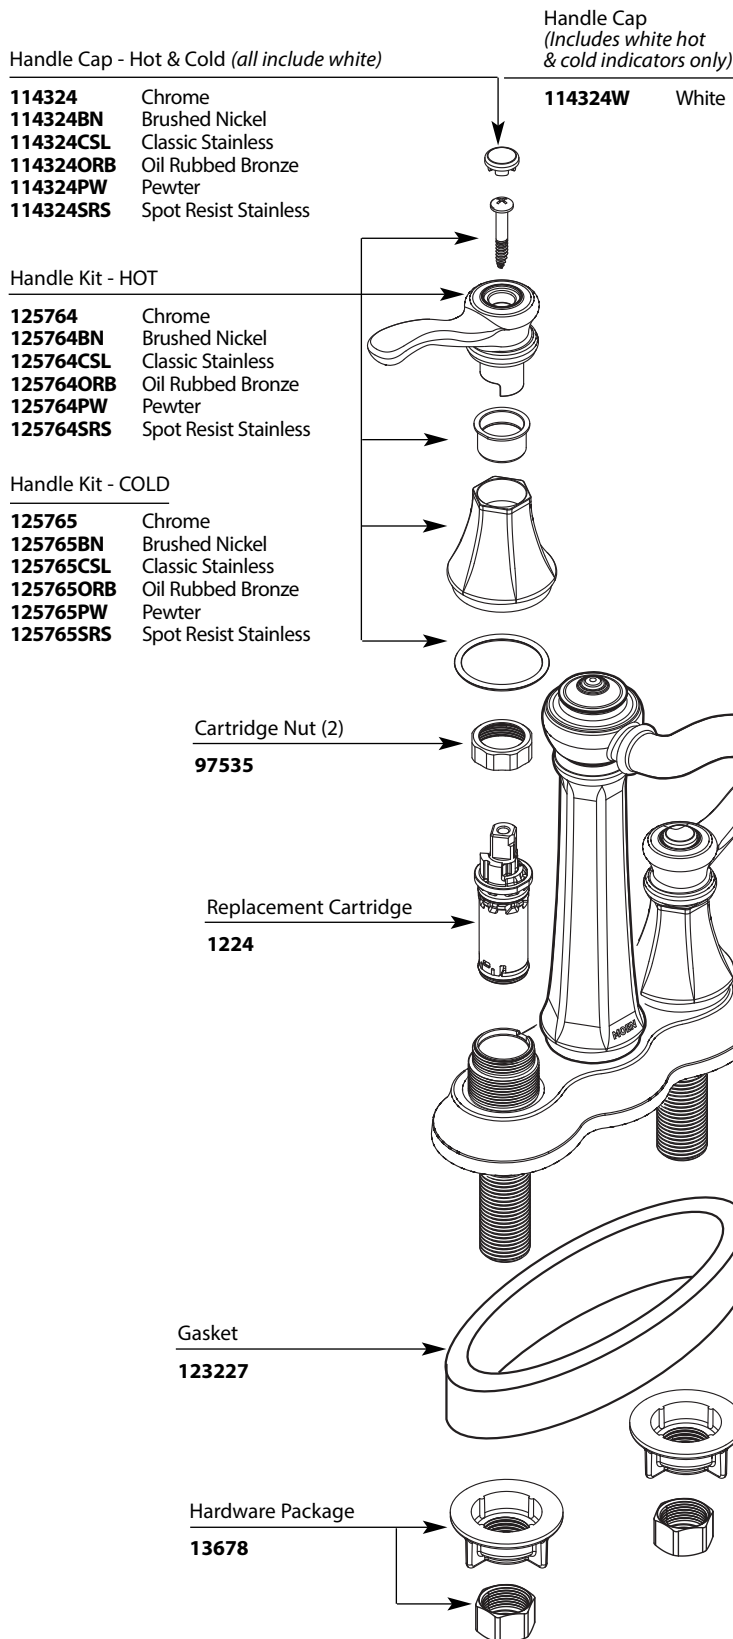

Buy it for looks. Buy it for life.®

Illustrated Parts

■ Order by Part Number

Vestige® Two-Handle Bar Faucet		
MODEL	TYPE	FINISH
5994	Lever	Chrome
5994ORB	Lever	Oil Rubbed Bronze
5994CSL	Lever	Classic Stainless
5994PW	Lever	Pewter
5994SRS	Lever	Spot Resist Stainless
DISCONTINUED		
5994SL	Lever	Stainless