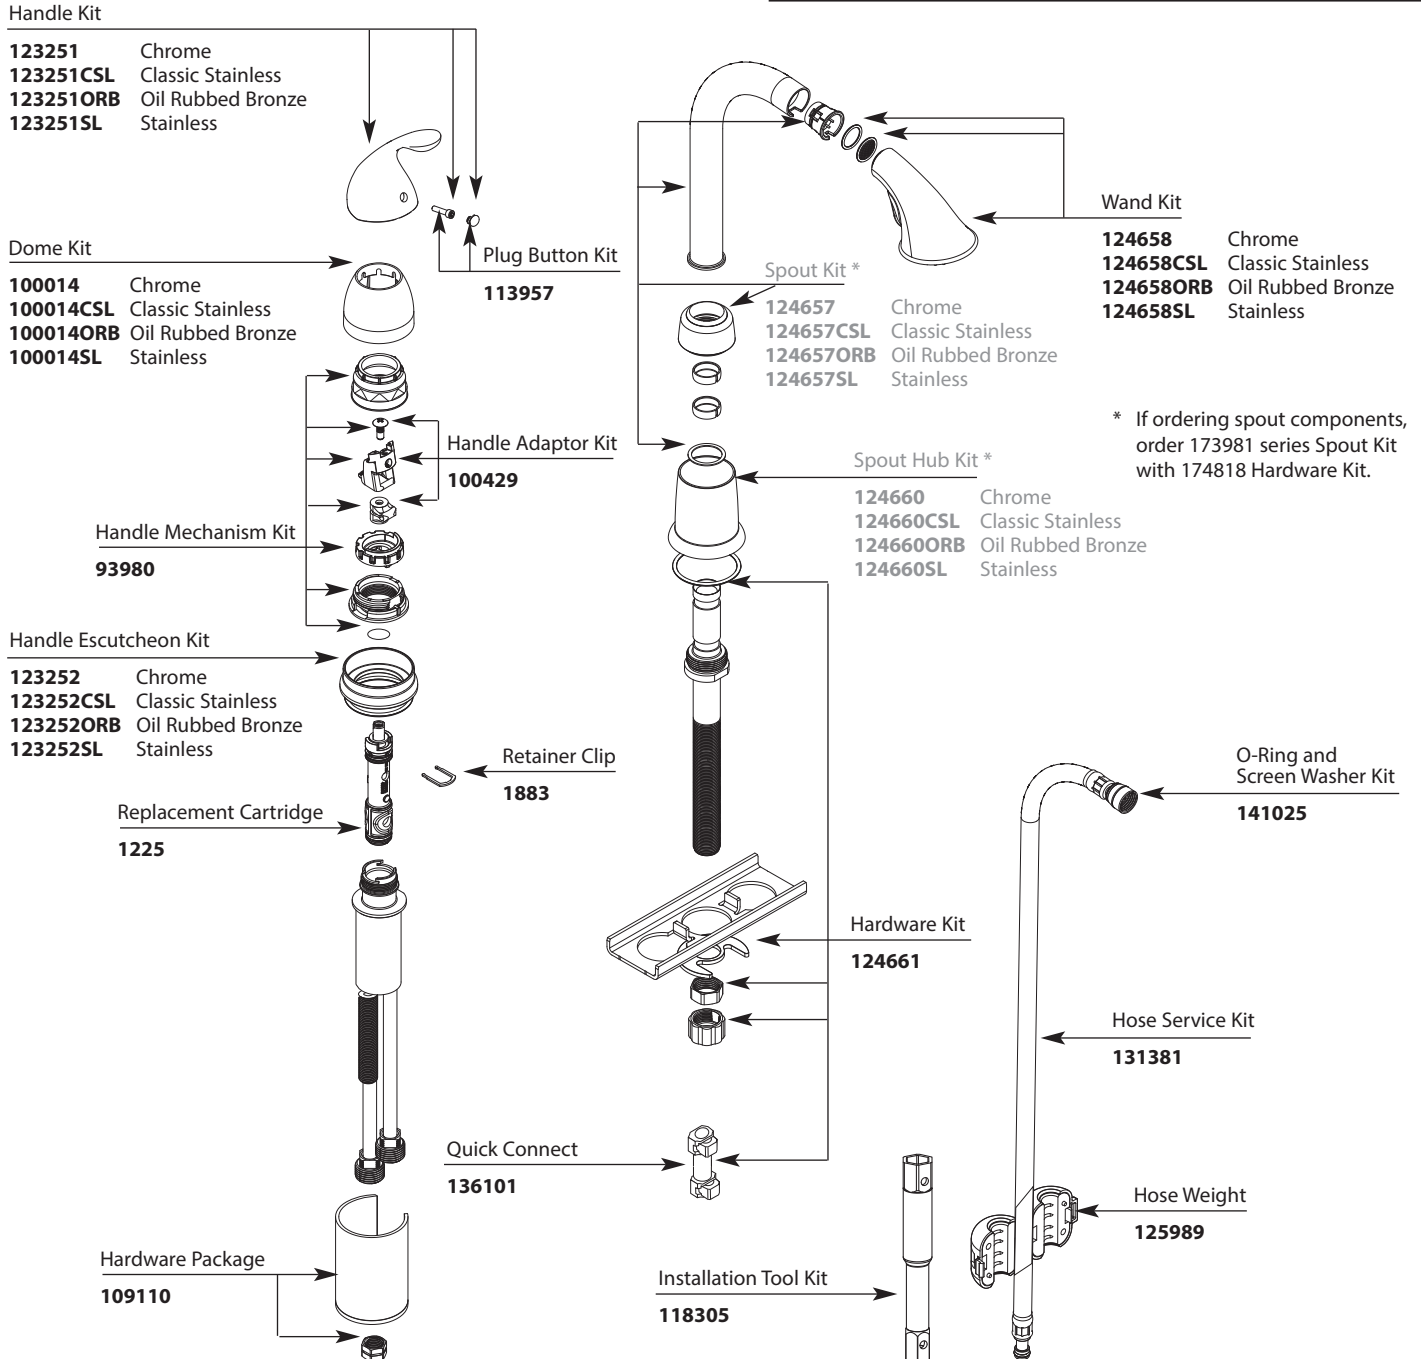

Replacement Cartridge, Nut & Set Screw
1255
Note: Must change nut with cartridge
170206 Upper Bearing Kit

Handle Escutcheon
150667 Chrome
150667CSL Classic Stainless
150667ORB Oil Rubbed Bronze
150667SRS Spot Resist Stainless

Hardware Kit
174818

Hose Service Kit
131381

Hose Weight
125989

Quick Adapter
136101

Buy it for looks. Buy it for life.®

Illustrated Parts

■ Order by Part Number

Camerist™ Single Handle Pull-Down Bar Faucet		
MODEL	HANDLE	FINISH
5955	Lever	Chrome
5955CSL	Lever	Classic Stainless
5955ORB	Lever	Oil Rubbed Bronze
Discontinued		
5955SL	Lever	Stainless

* If ordering spout components, order 173981 series Spout Kit with 174818 Hardware Kit.