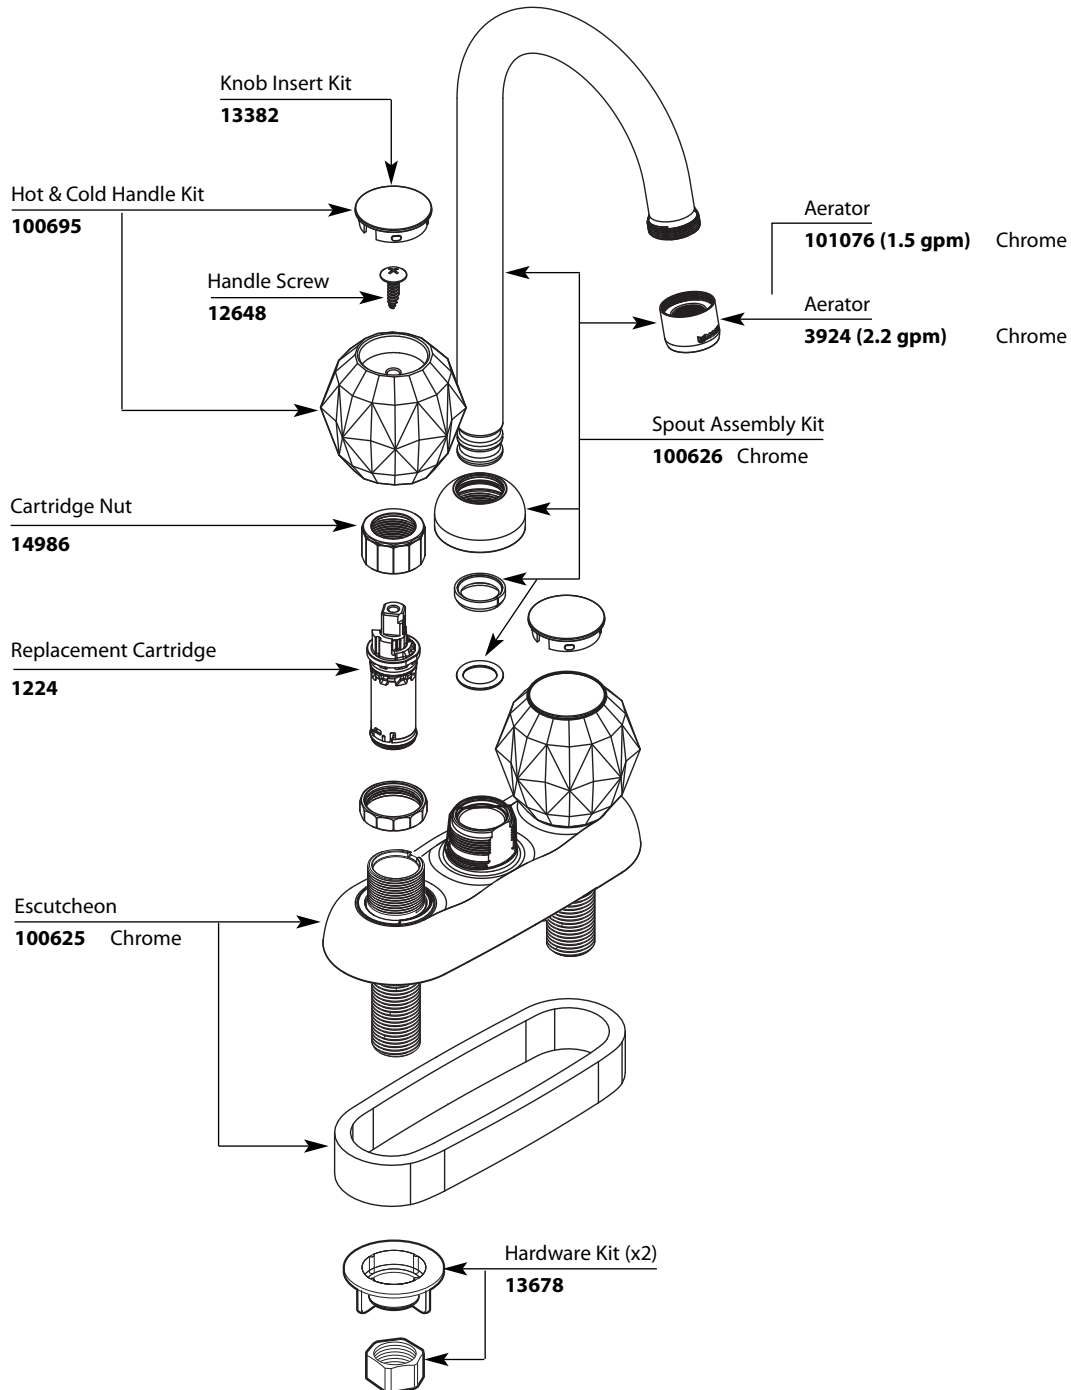

# Illustrated Parts

■ Order by Part Number

*There is more than 1 version of this model.  
Page down to identify the version you have.*

<b>CHATEAU®</b>	
<b>Two Handle Bar Faucet</b>	
<b>MODEL</b>	<b>FINISH</b>
4910	Chrome
<b>DISCONTINUED SKUS</b>	
4910P	Polished Brass

# Illustrated Parts

CHATEAU®		
Two Handle Bar Faucet		
MODEL	HANDLE	FINISH
4910	Knob	Chrome
4910P	Knob	Polished Brass

**Spout Assembly Kit**

- 15234** Chrome
- 16809** Polished Brass

**Handle Screw**

**12648**

**Spout Nut**

- 14939** Chrome
- 14423** Polished Brass

**Retaining Ring, Spout**

**101879**

**Cartridge Nut**

**14986**

**Replacement Cartridge**

**1224**