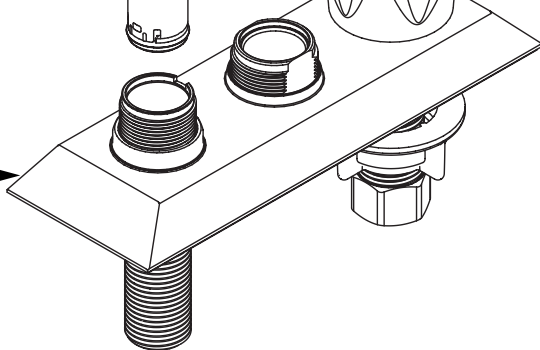

Buy it for looks. Buy it for life.®

Illustrated Parts

■ Order by Part Number

Two-Handle Laundry Faucet		
MODEL	HANDLE	FINISH
4872	Chrome Knob	Chrome
4873	Acrylic Knob	Chrome

Handle Insert Kit

- 103058 HOT
- 103059 COLD

Handle Screw
12648

Spout Assembly
91992

Garden
Hose Adapter
(Obsolete)
92018

Retaining Ring
&
Spout O-Ring
101879

Cartridge Nut
14986

Spout Nut
14939

Replacement Cartridge
1224

Escutcheon
13567